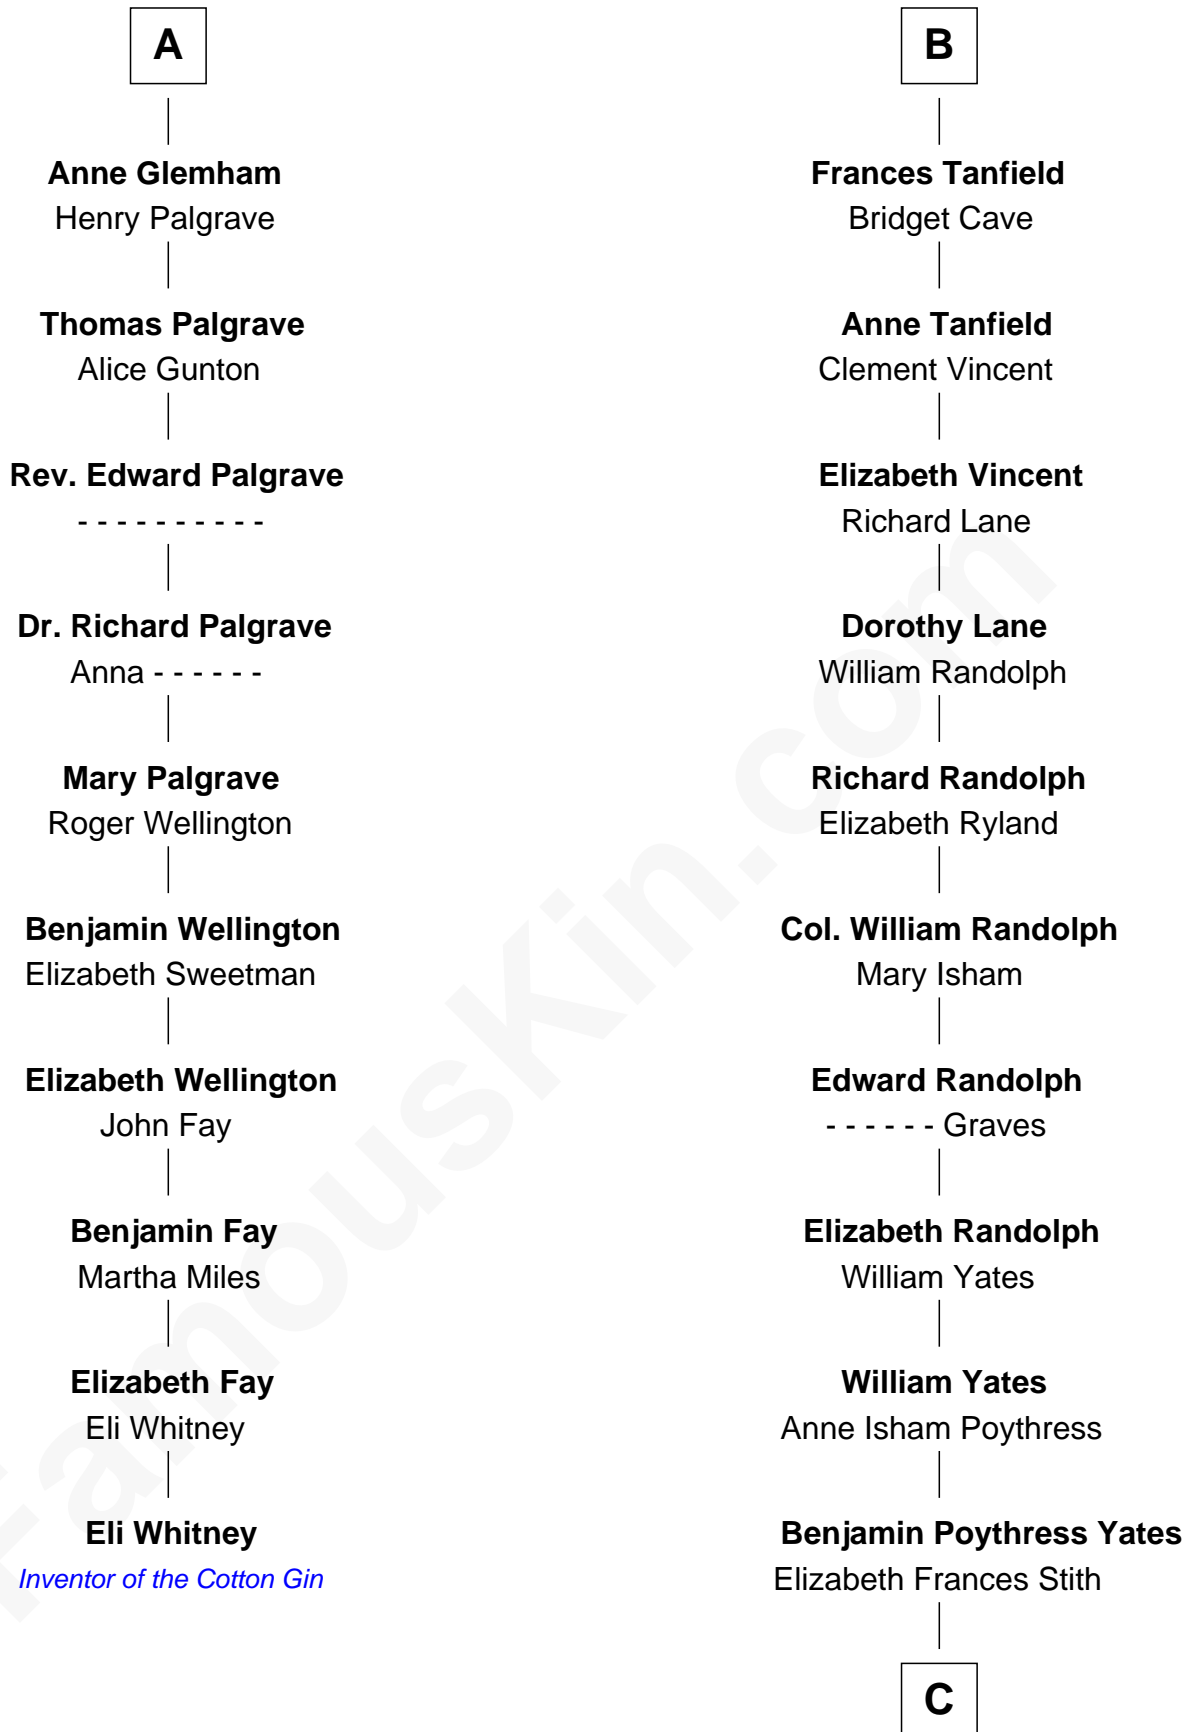

FamousKin.com

Relationship Chart of

Eli Whitney

Inventor of the Cotton Gin

16th cousin 2 times removed of

William Fishback

17th Governor of Arkansas

C

|
Sophia Ann Yates

Frederick Fishback

|
William Fishback

17th Governor of Arkansas

FamousKin.com