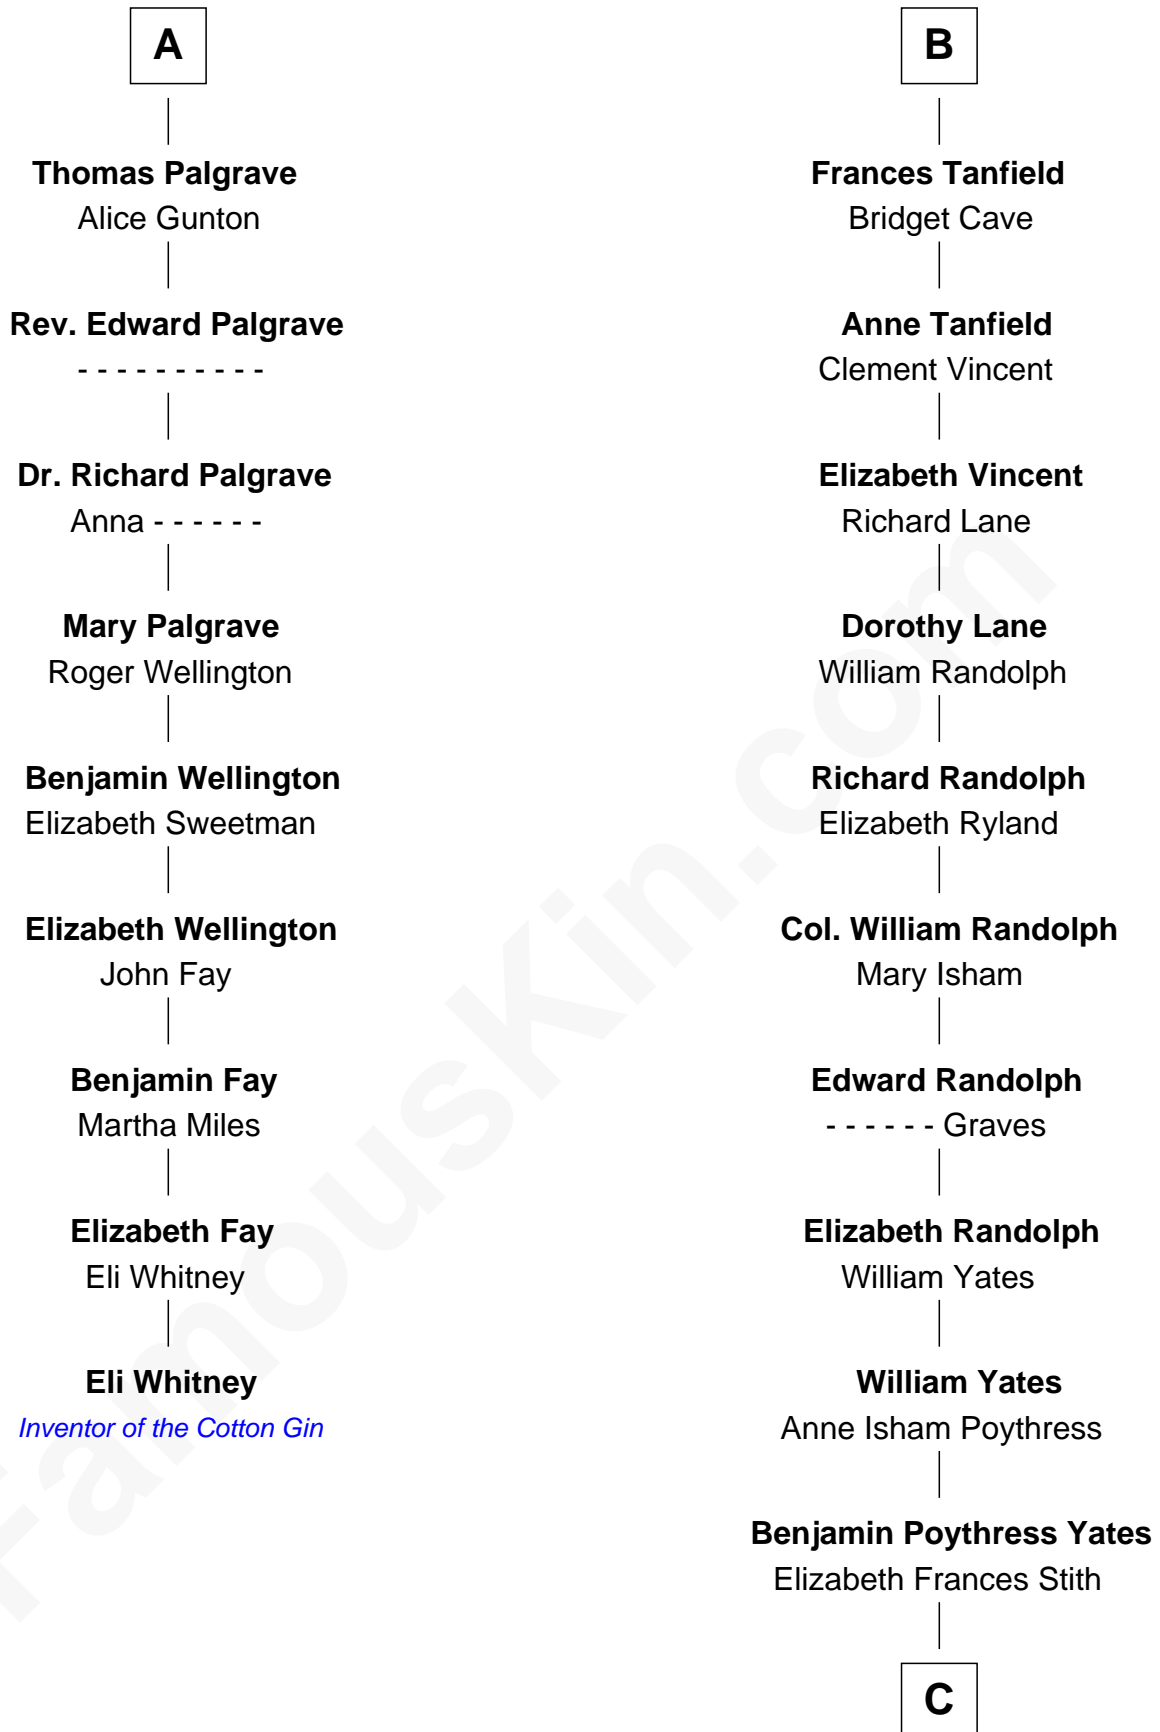

FamousKin.com

Relationship Chart of

Eli Whitney

Inventor of the Cotton Gin

15th cousin 3 times removed of

William Fishback

17th Governor of Arkansas

Henry Plantagenet
Maud de Chaworth

Eleanor Plantagenet
Richard Fitzalan

Sir Richard Fitzalan
Elizabeth de Bohun

Elizabeth Fitzalan
Sir Robert Goushill

Elizabeth Goushill
Sir Robert Wingfield

Elizabeth Wingfield
Sir William Brandon

Eleanor Brandon
John Glemham

Anne Glemham
Henry Palgrave

A

Joan of Lancaster
John de Mowbray

John de Mowbray
Elizabeth de Segrave

Sir Thomas Mowbray
Elizabeth Fitzalan

Margaret Mowbray
Sir Robert Howard

Katherine Howard
Sir Edward Neville

Catherine Neville
Robert Tanfield

William Tanfield
Elizabeth Stavely

B

C

|
Sophia Ann Yates

Frederick Fishback

|
William Fishback

17th Governor of Arkansas