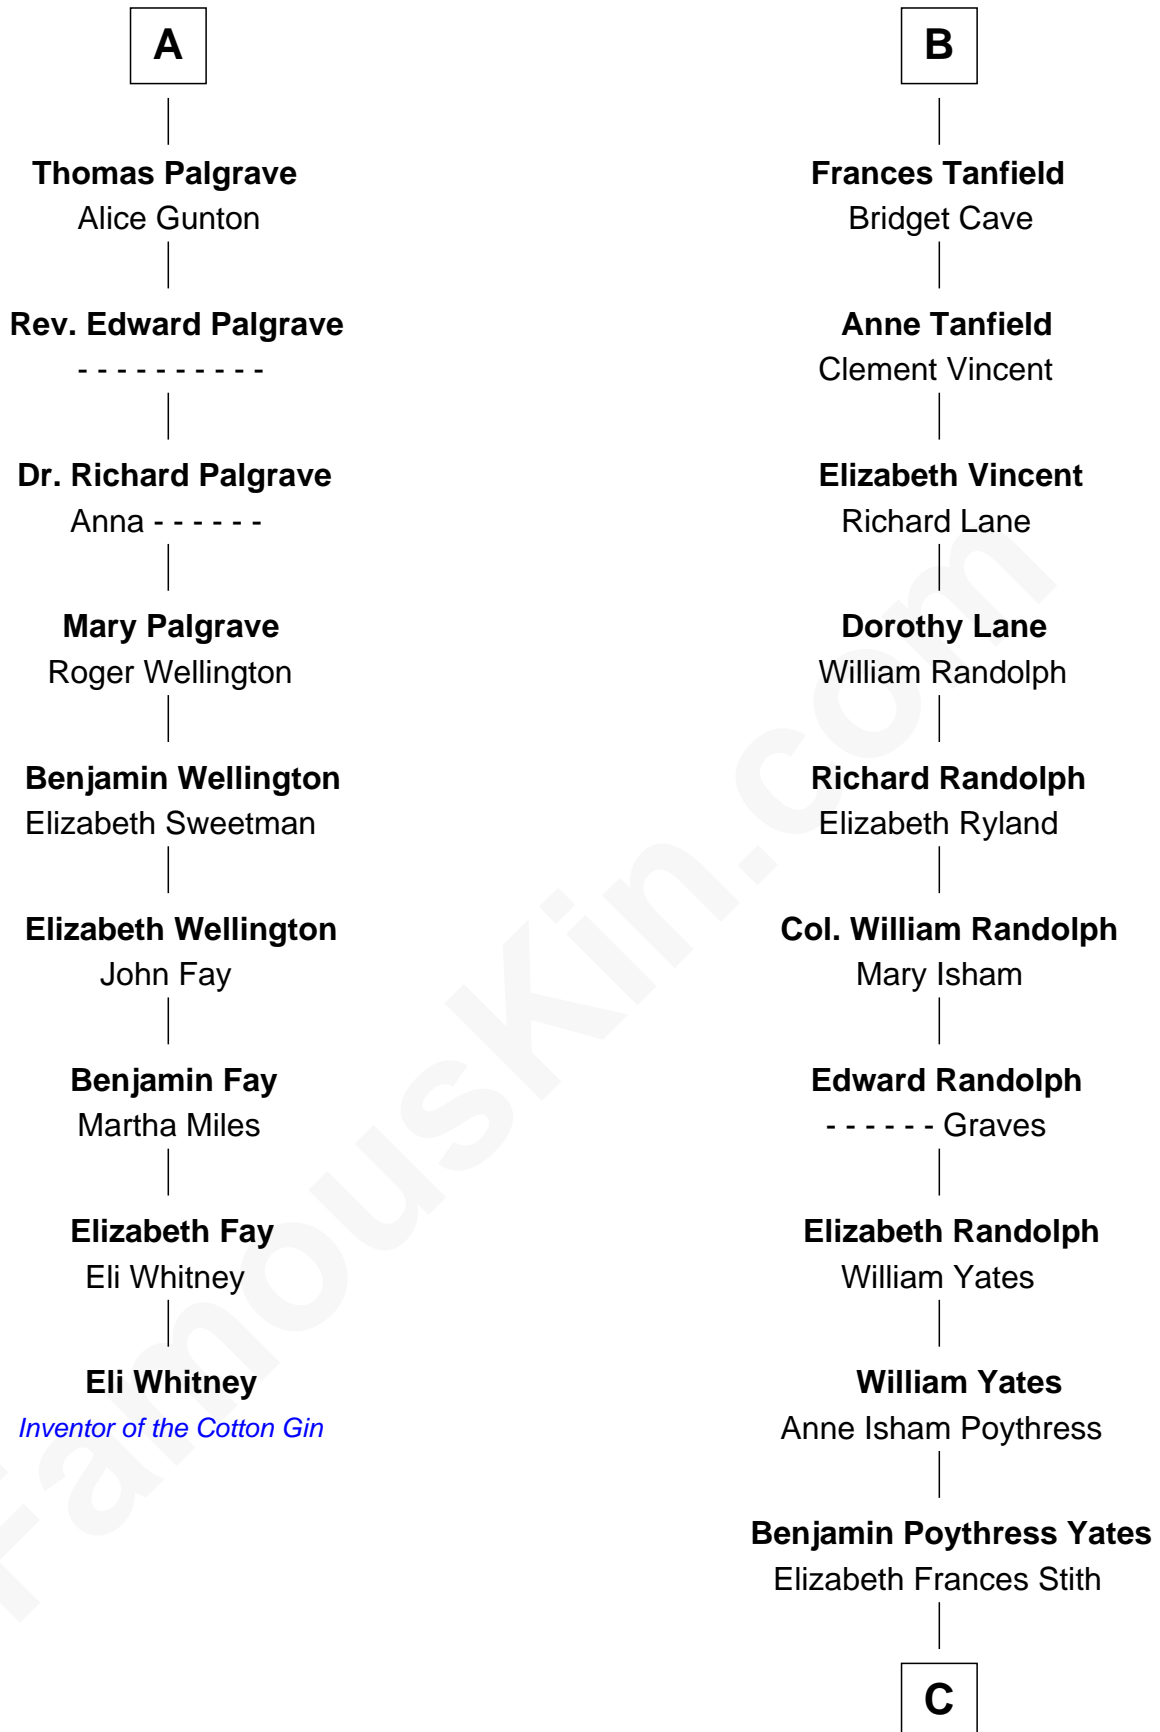

FamousKin.com

Relationship Chart of

Eli Whitney

Inventor of the Cotton Gin

15th cousin 3 times removed of

William Fishback

17th Governor of Arkansas

Bartholomew de Badlesmere

Elizabeth de Badlesmere

Sir William de Bohun

Elizabeth de Bohun

Sir Richard Fitzalan

Elizabeth Fitzalan

Sir Thomas Mowbray

Margaret Mowbray

Sir Robert Howard

Katherine Howard

Sir Edward Neville

Catherine Neville

Robert Tanfield

William Tanfield

Elizabeth Stavelly

B

C

—
Sophia Ann Yates

Frederick Fishback

—
William Fishback

17th Governor of Arkansas

FamousKin.com