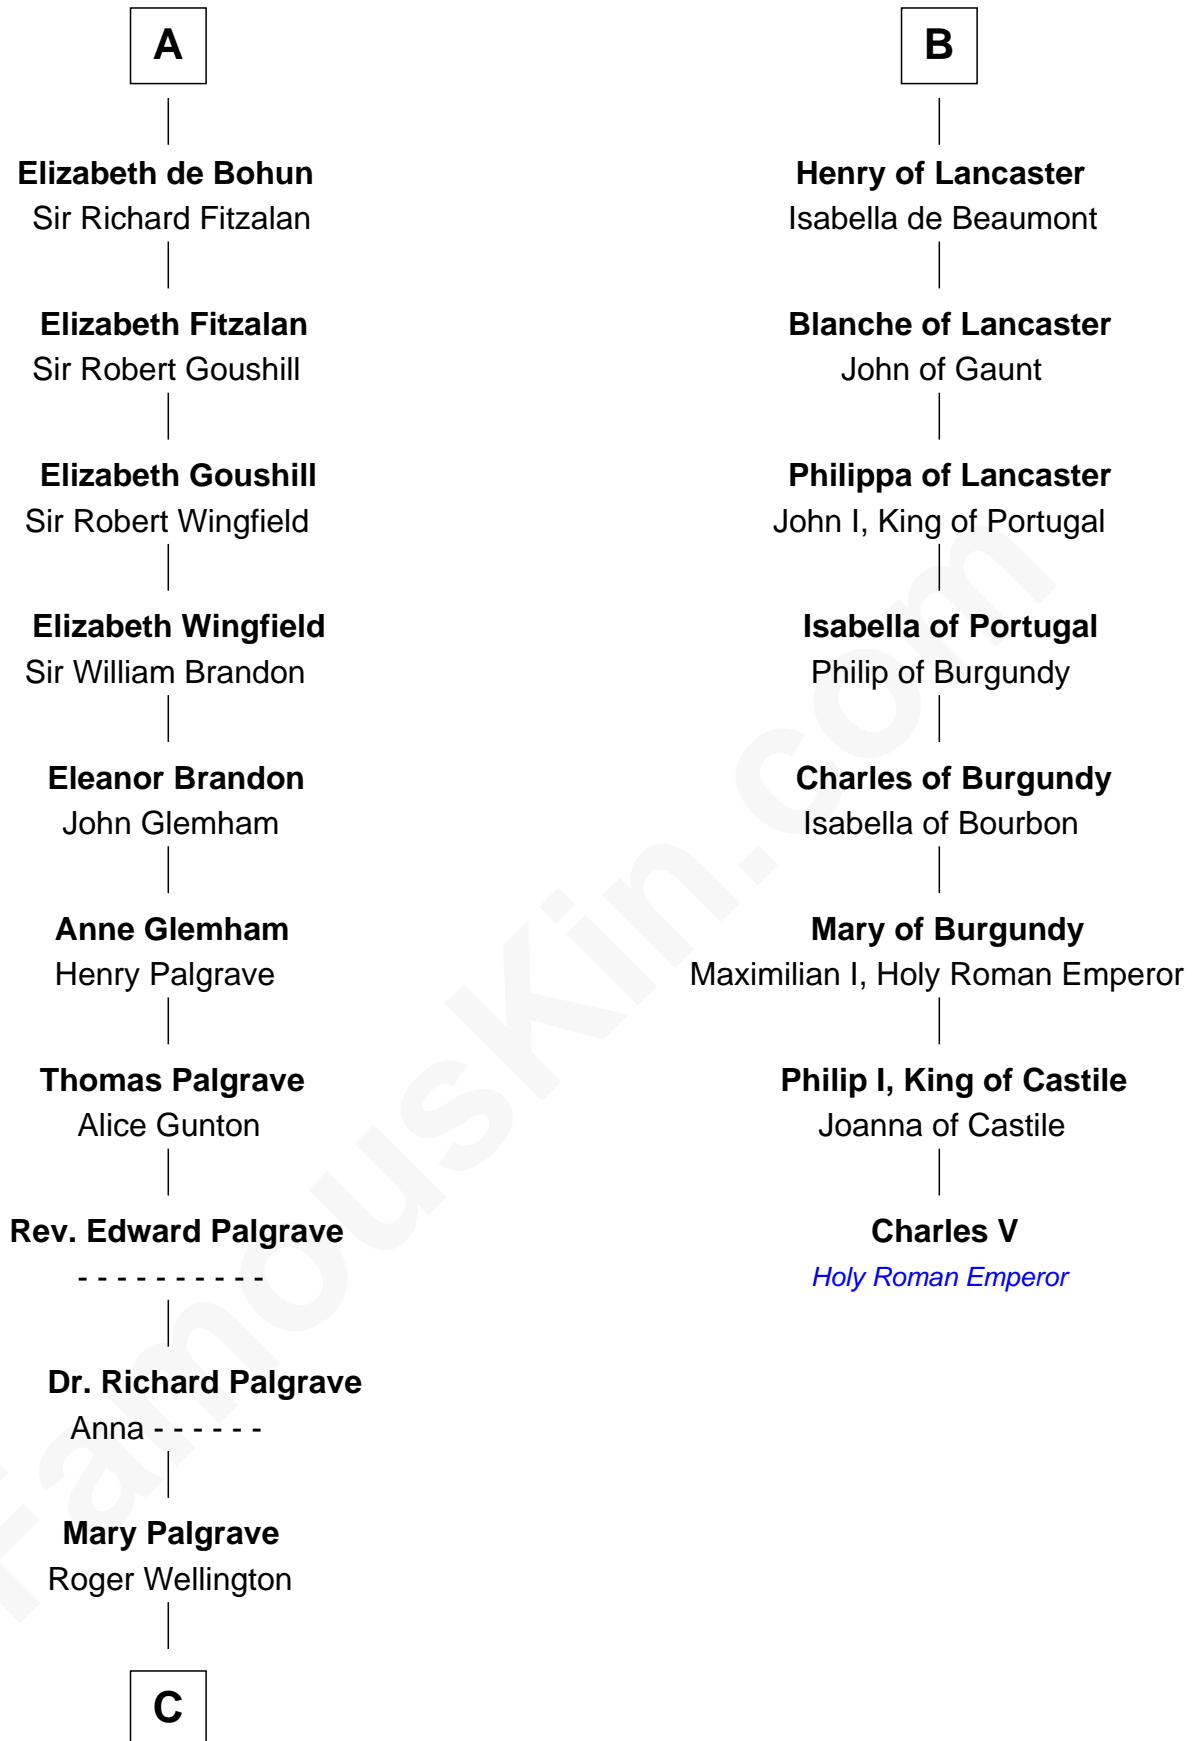

FamousKin.com

Relationship Chart of

Eli Whitney

Inventor of the Cotton Gin

14th cousin 7 times removed of

Charles V

Holy Roman Emperor

Dermot MacMurrough

Mor O'Toole

C

Benjamin Wellington

Elizabeth Sweetman

Elizabeth Wellington

John Fay

Benjamin Fay

Martha Miles