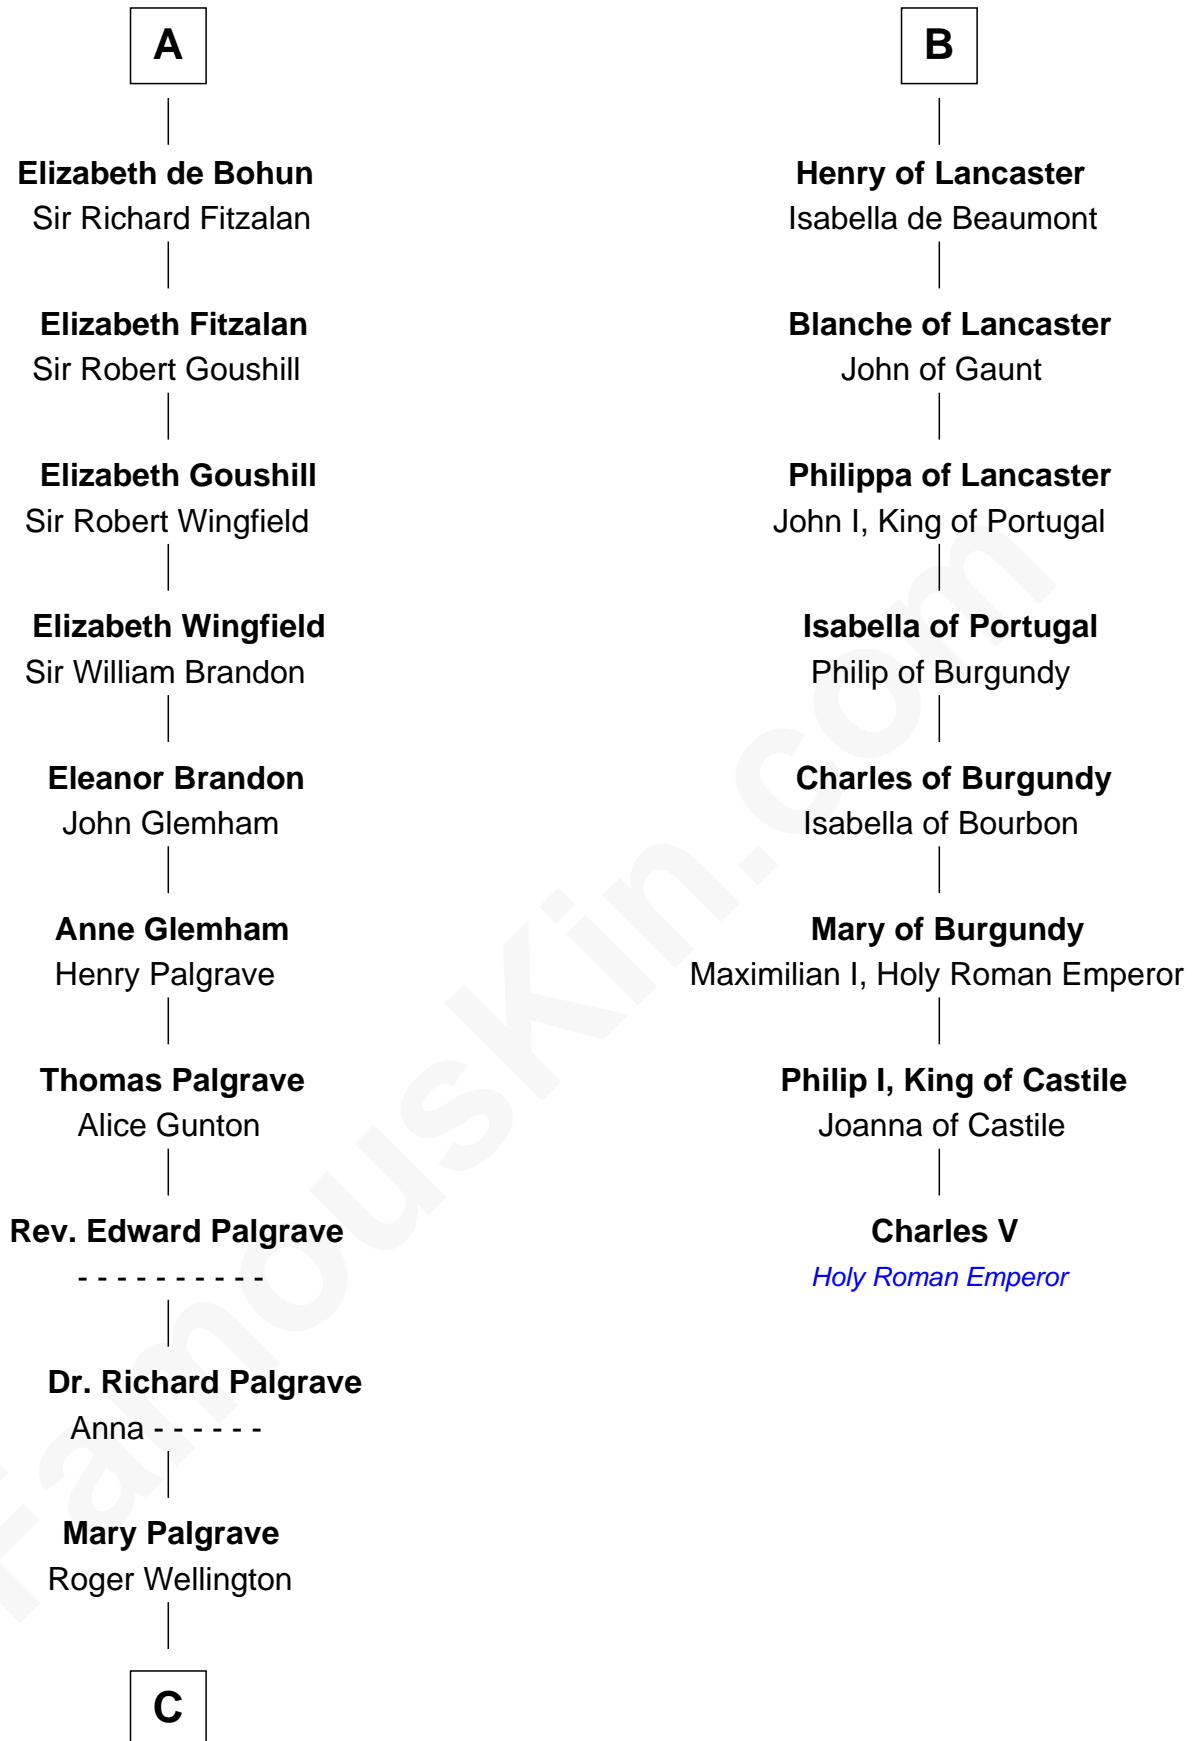

FamousKin.com

Relationship Chart of

Eli Whitney

Inventor of the Cotton Gin

14th cousin 7 times removed of

Charles V

Holy Roman Emperor

Gilbert Fitzgilbert de Clare

Isabel de Beaumont

C

Benjamin Wellington
Elizabeth Sweetman

Elizabeth Wellington
John Fay

Benjamin Fay
Martha Miles

Elizabeth Fay
Eli Whitney

Eli Whitney
Inventor of the Cotton Gin

FamousKin.com