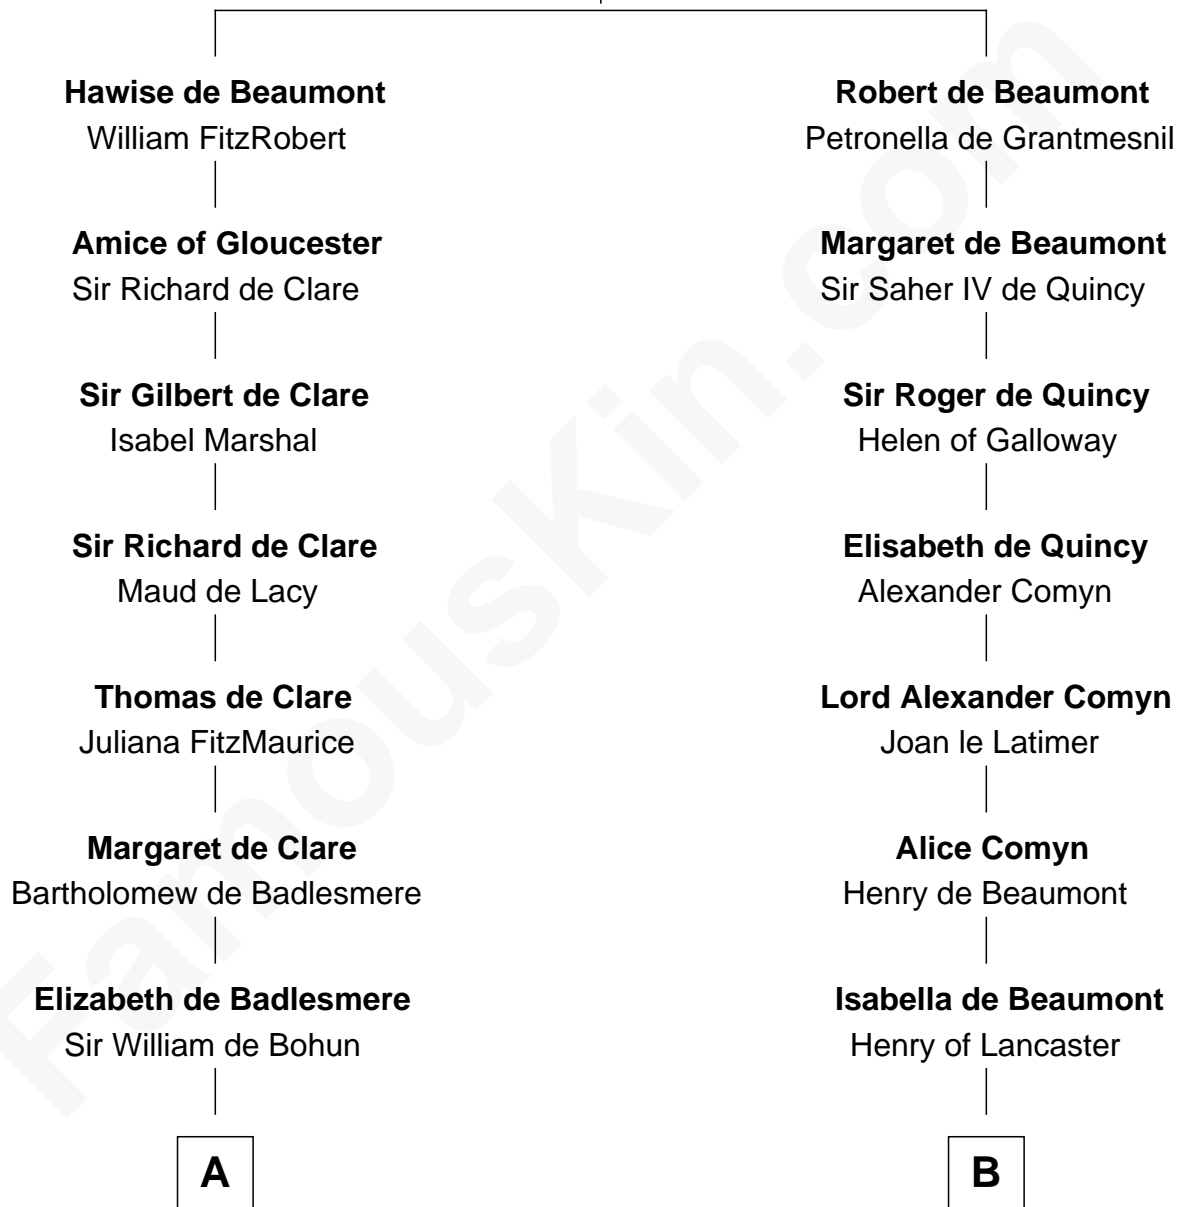

FamousKin.com

Relationship Chart of

Eli Whitney

Inventor of the Cotton Gin

13th cousin 8 times removed of

Charles V

Holy Roman Emperor

Robert de Beaumont

Amicia de Gael

C

Benjamin Wellington

Elizabeth Sweetman

Elizabeth Wellington

John Fay

Benjamin Fay

Martha Miles

Elizabeth Fay

Eli Whitney

Eli Whitney

Inventor of the Cotton Gin

FamousKin.com