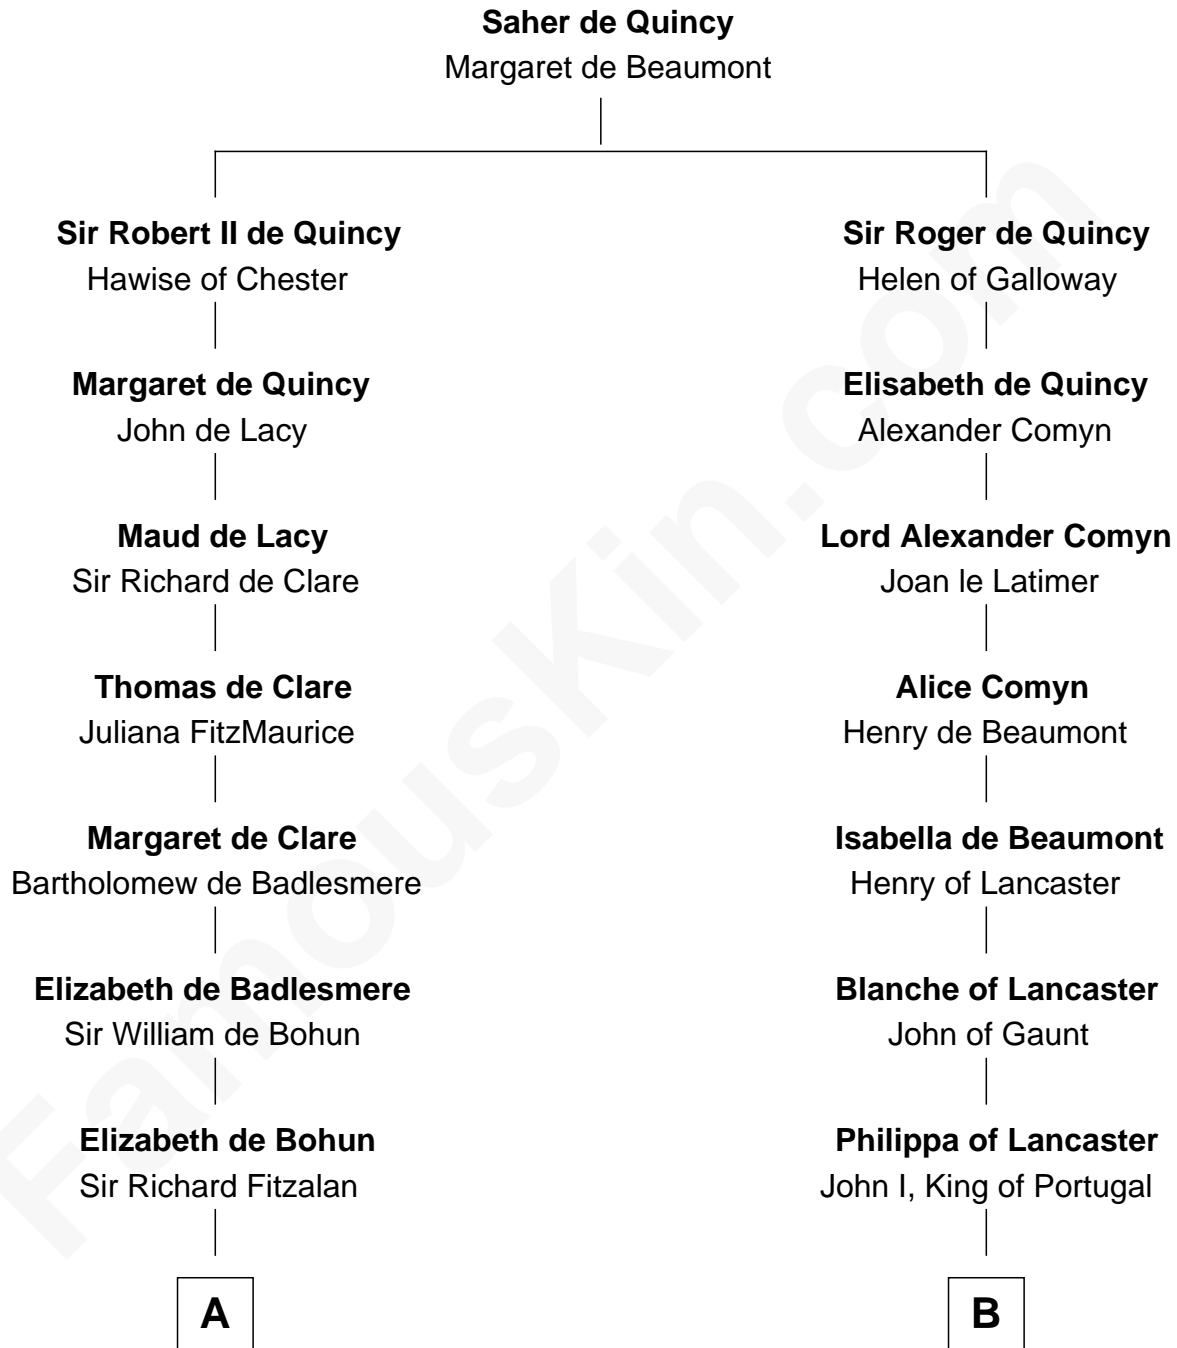

## Relationship Chart of

### Eli Whitney

*Inventor of the Cotton Gin*

11th cousin 9 times removed of

### Charles V

*Holy Roman Emperor*

FamousKin.com