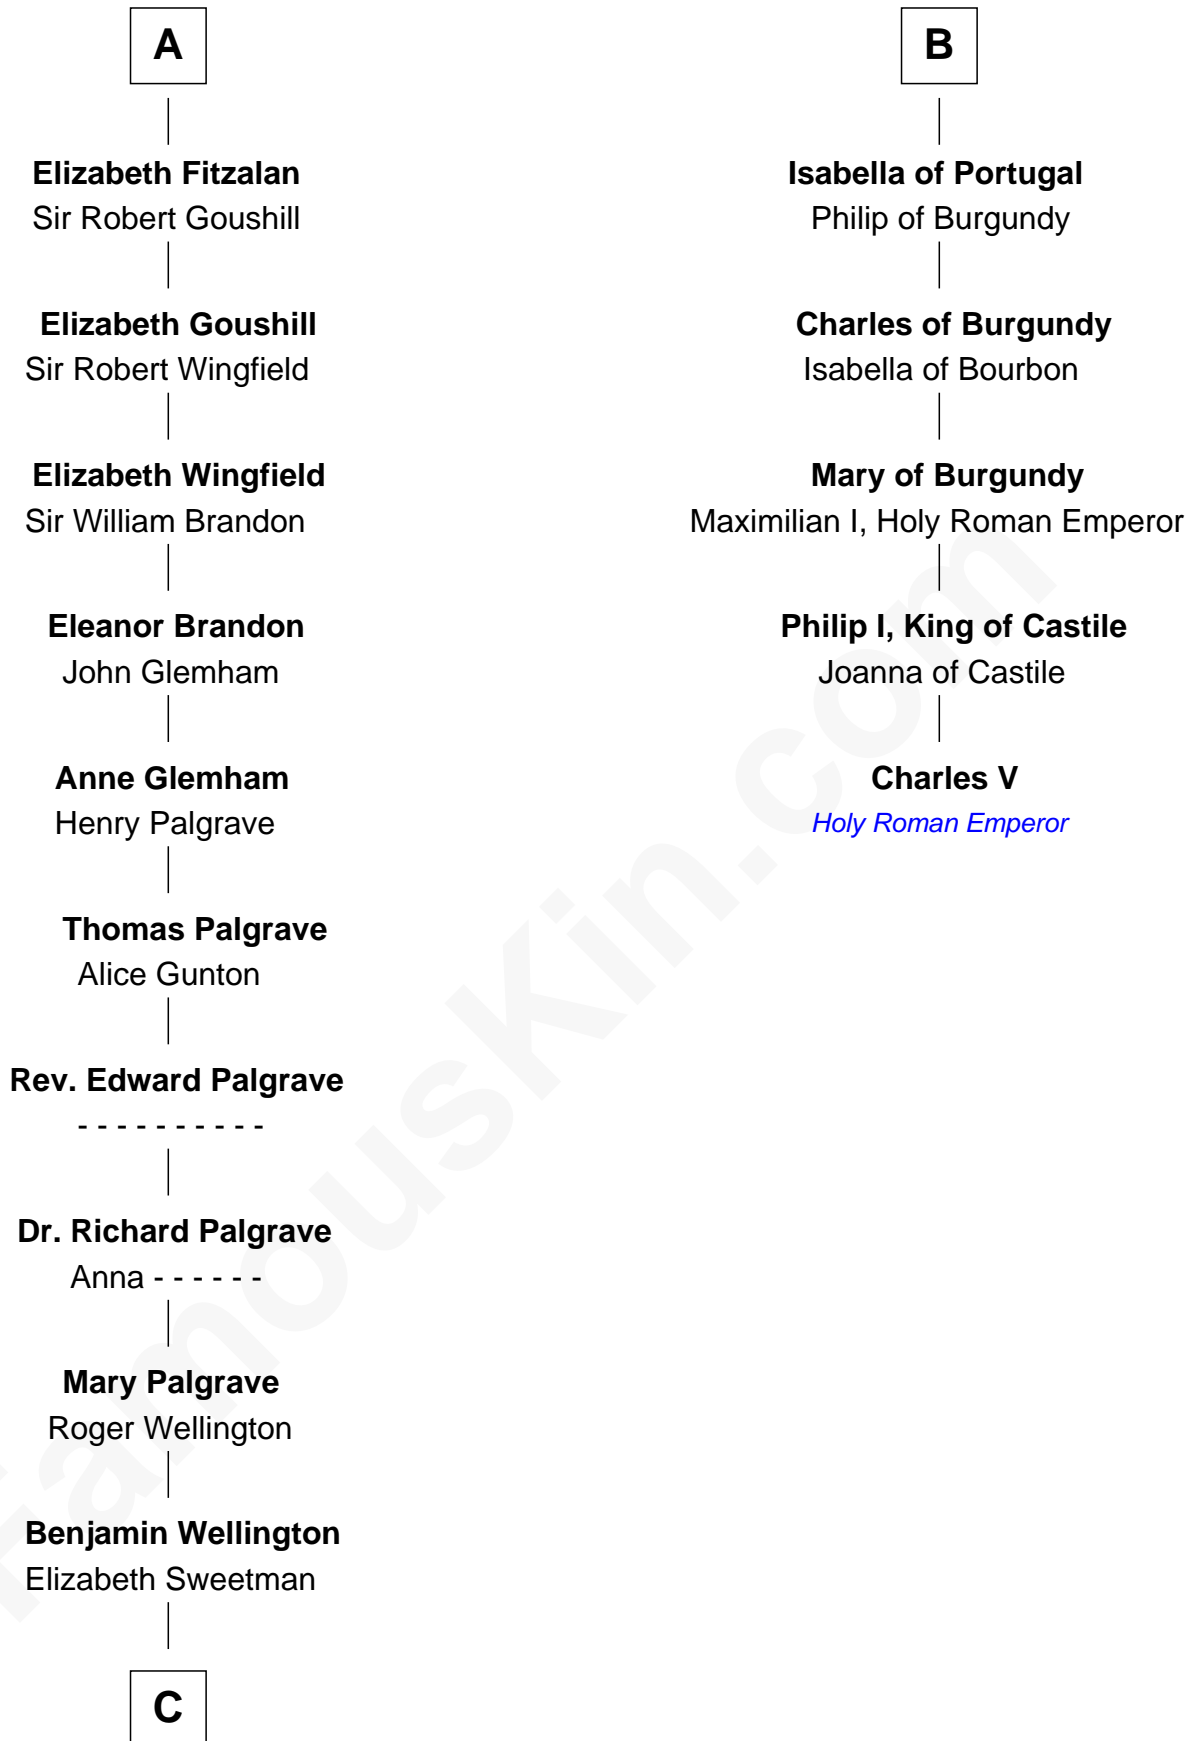

## Relationship Chart of

### Eli Whitney

*Inventor of the Cotton Gin*

11th cousin 9 times removed of

### Charles V

*Holy Roman Emperor*

FamousKin.com