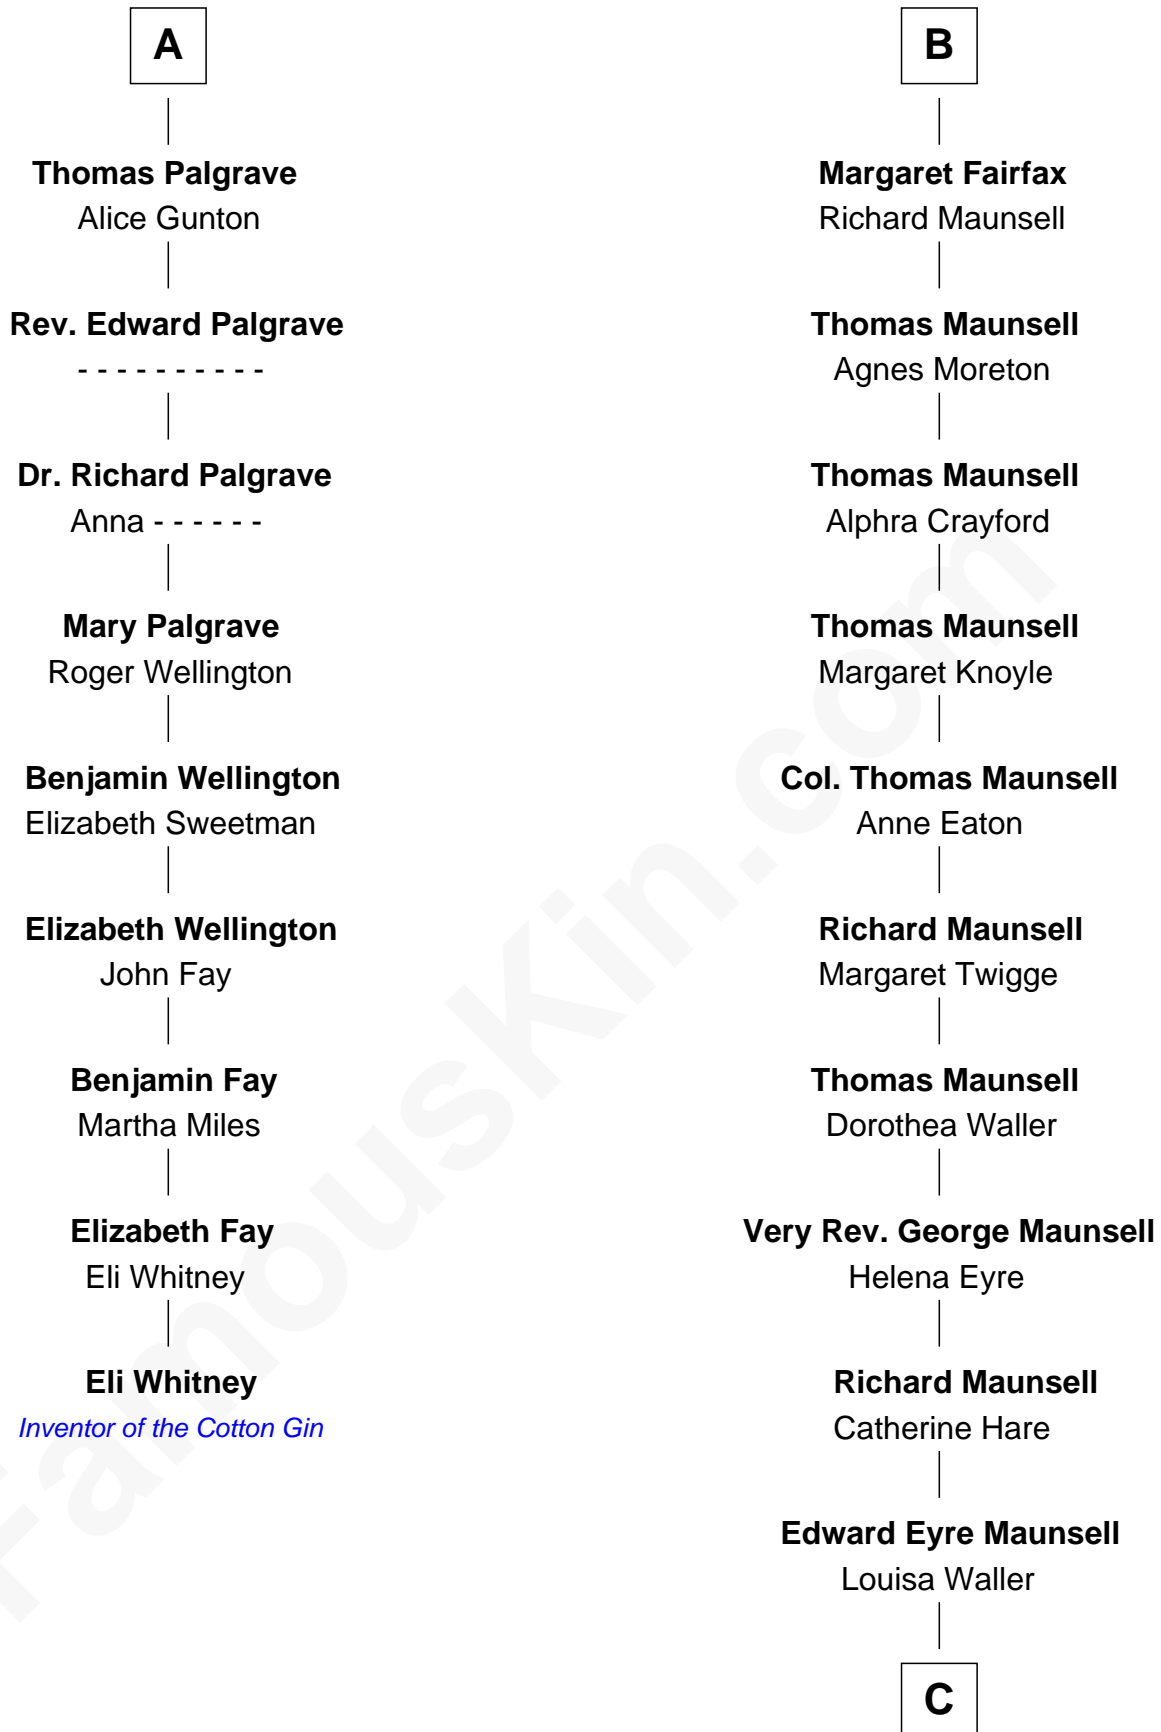

FamousKin.com

Relationship Chart of

Eli Whitney

Inventor of the Cotton Gin

15th cousin 6 times removed of

Phoebe Waller-Bridge

Theatre, TV and Movie Actress

Henry Plantagenet

Maud de Chaworth

Eleanor Plantagenet

Richard Fitzalan

Sir Richard Fitzalan

Elizabeth de Bohun

Elizabeth Fitzalan

Sir Robert Goushill

Elizabeth Goushill

Mary Plantagenet

Henry de Percy

Sir Henry Percy

Margaret de Neville

Sir Henry Percy

Elizabeth Mortimer

Sir Henry Percy

Eleanor Neville

Sir Henry Percy

Eleanor Poynings

Margaret Percy

Sir William Gascoigne

Agnes Gascoigne

Sir Thomas Fairfax

B

C