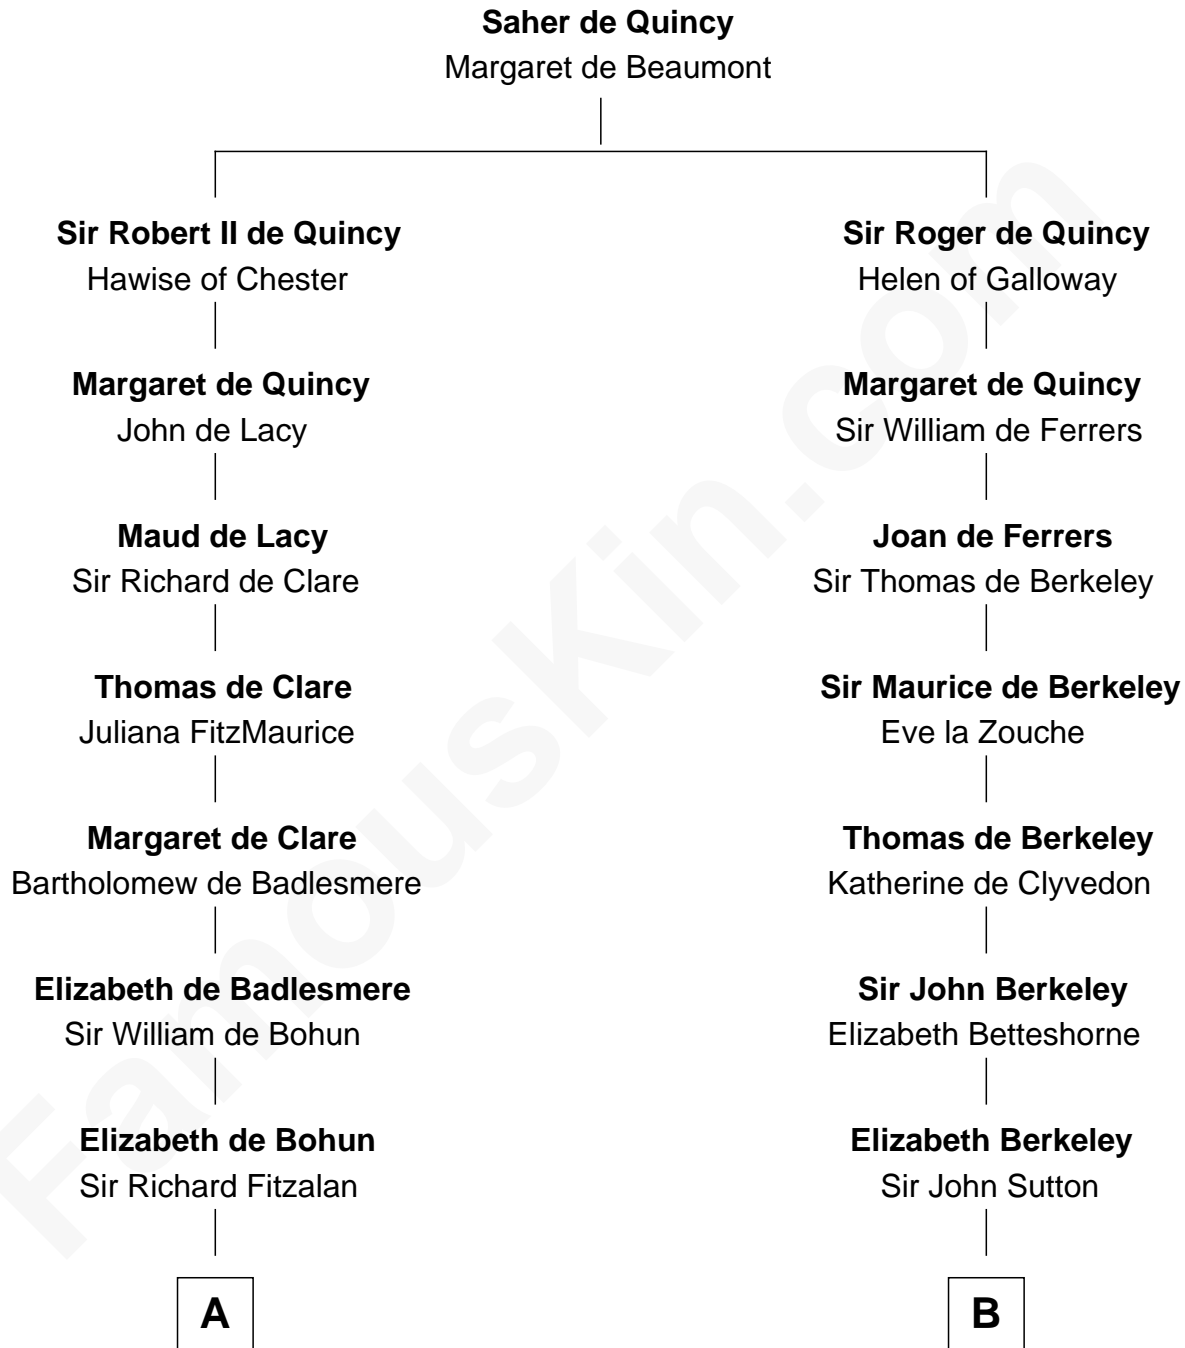

FamousKin.com Relationship Chart of

Eli Whitney

Inventor of the Cotton Gin

20th cousin of

Milton Bradley

Founder, Milton Bradley Company

C

Elizabeth Wellington

John Fay

Benjamin Fay

Martha Miles

Elizabeth Fay

Eli Whitney

Eli Whitney

Inventor of the Cotton Gin

D