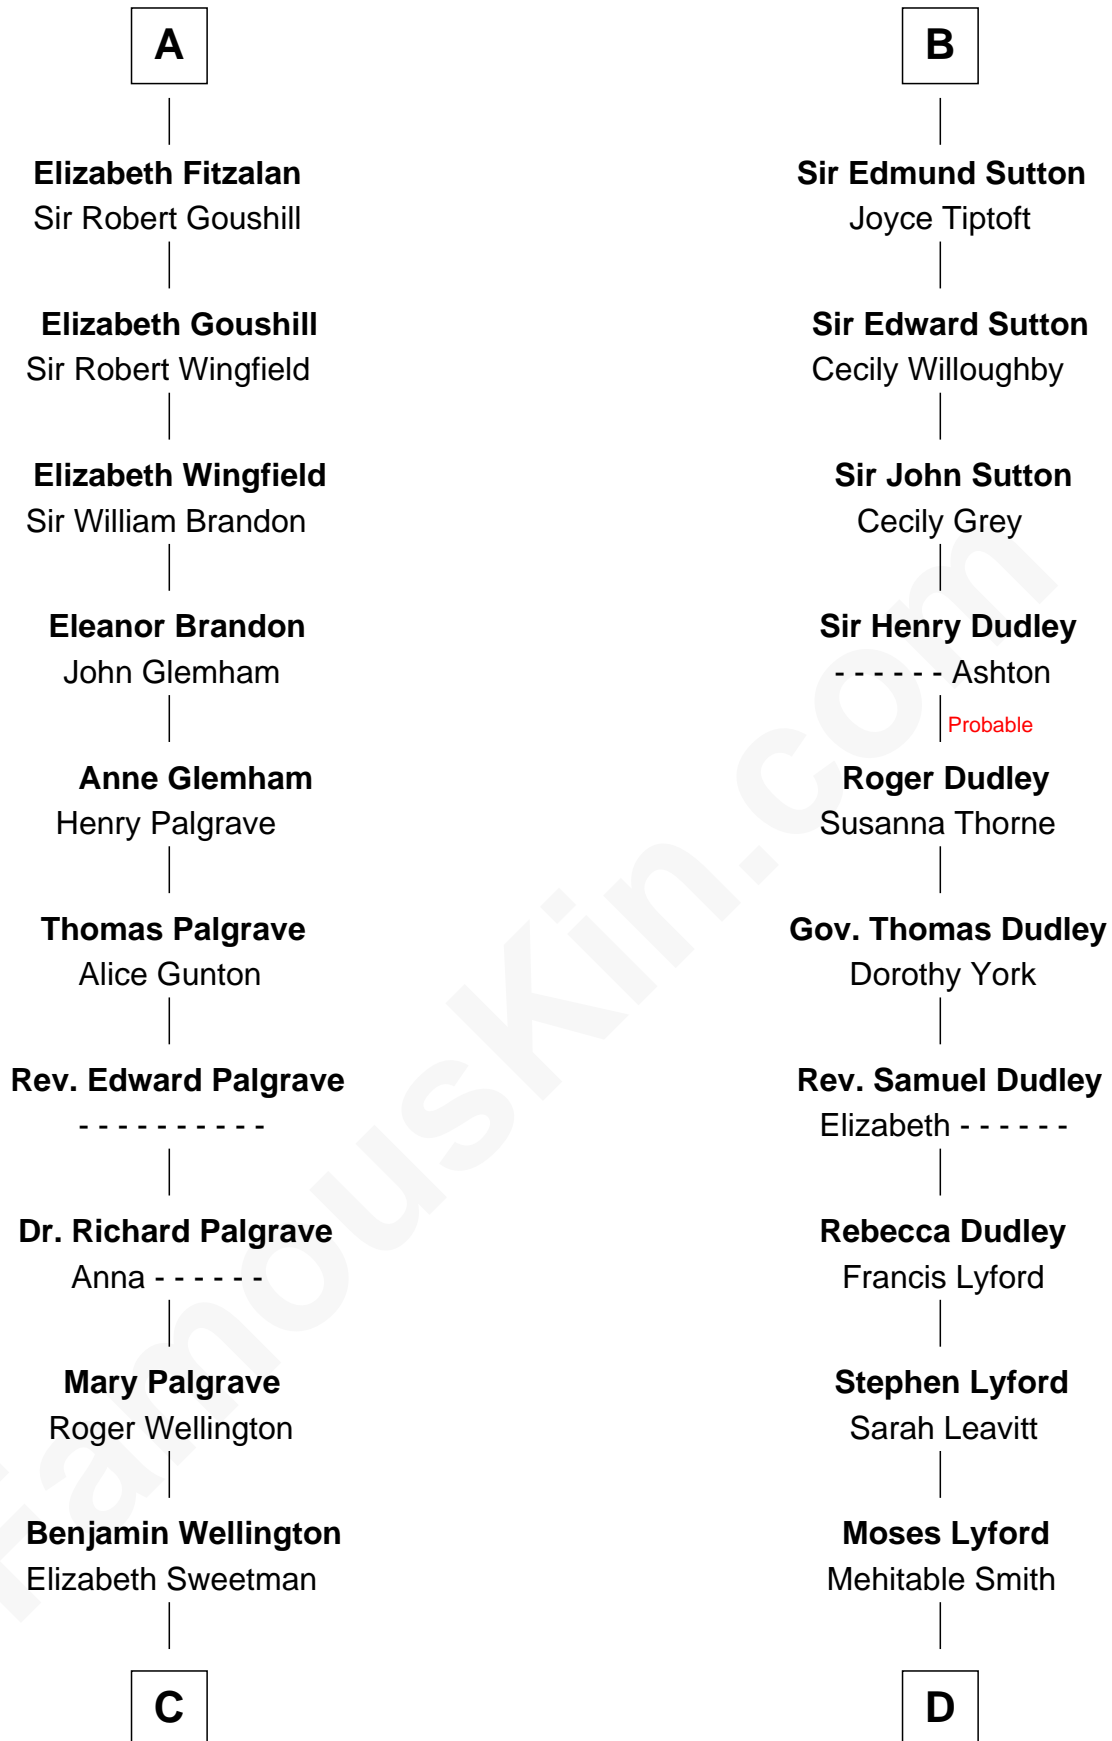

FamousKin.com Relationship Chart of

Eli Whitney

Inventor of the Cotton Gin

20th cousin of

Milton Bradley

Founder, Milton Bradley Company

C

Elizabeth Wellington

John Fay

Benjamin Fay

Martha Miles

Elizabeth Fay

Eli Whitney

Eli Whitney

Inventor of the Cotton Gin

D