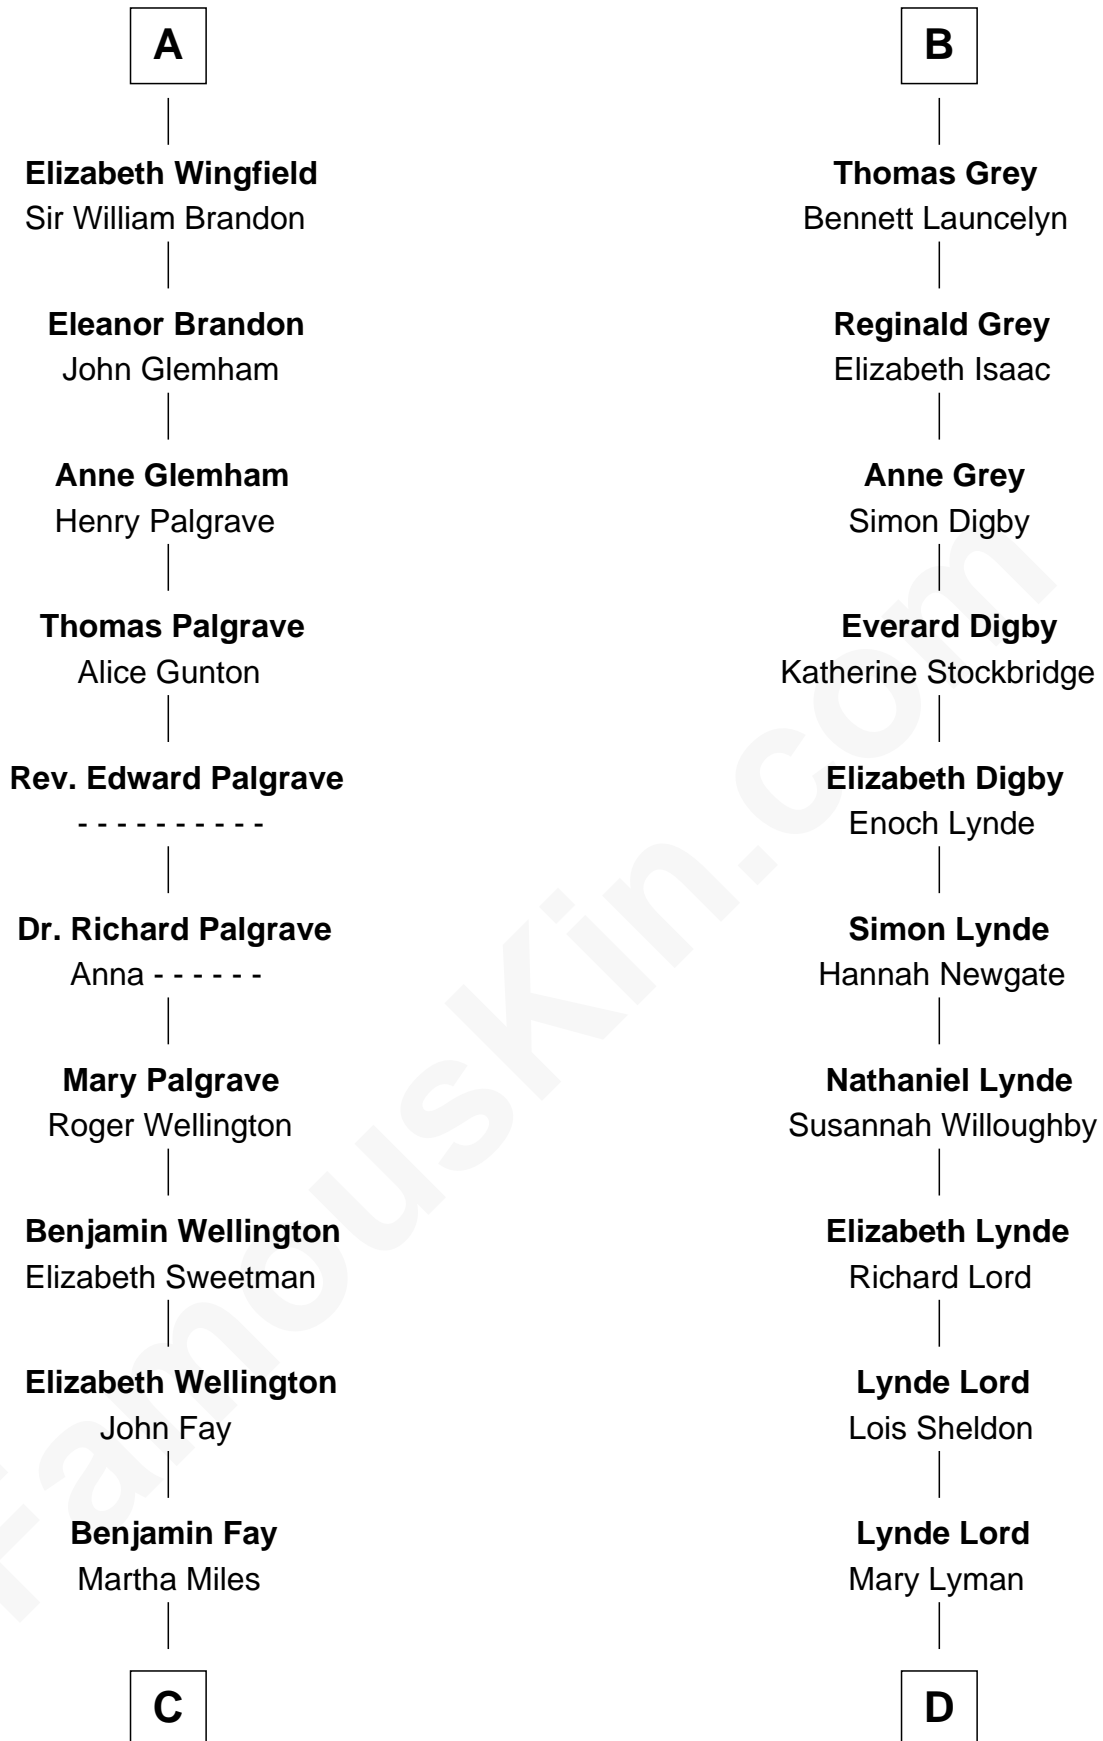

FamousKin.com

Relationship Chart of

Eli Whitney

Inventor of the Cotton Gin

18th cousin 1 time removed of

J.P. Morgan

American Banker and Art Collector

Sir Humphrey de Bohun

Eleanor de Bohun

Sir John de Verdun

Maud de Verdun

Sir John de Grey

Sir Roger de Grey

Elizabeth de Hastings

Sir Reynold de Grey

Eleanor le Strange

Sir Reynold Grey

Joan Astley

John Grey

Elizabeth - - - - -

Reginald Grey

Beatrice - - - - -

B

C

Elizabeth Fay

Eli Whitney

Eli Whitney

Inventor of the Cotton Gin

D

Mary Sheldon Lord

John Pierpont

Juliet Pierpont