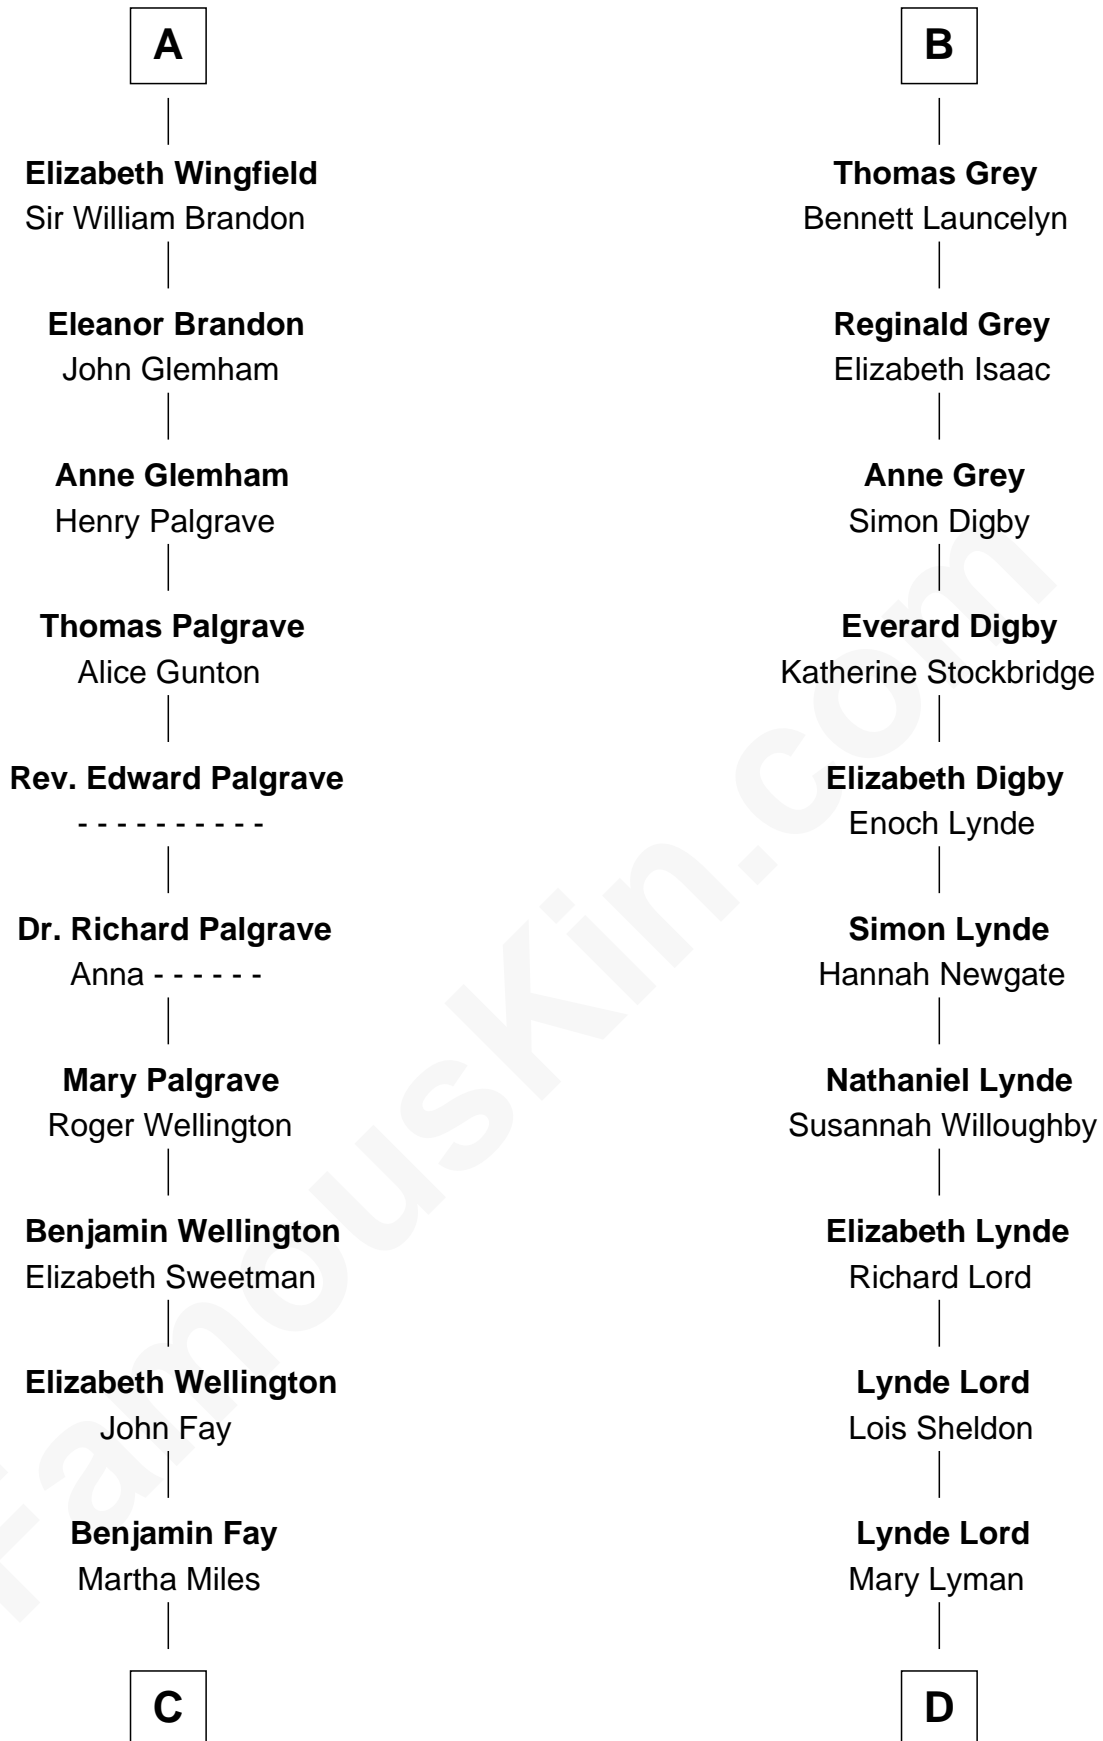

## Relationship Chart of

### Eli Whitney

*Inventor of the Cotton Gin*

18th cousin 1 time removed of

### J.P. Morgan

*American Banker and Art Collector*

**C**

**Elizabeth Fay**

Eli Whitney

**Eli Whitney**

*Inventor of the Cotton Gin*

**D**