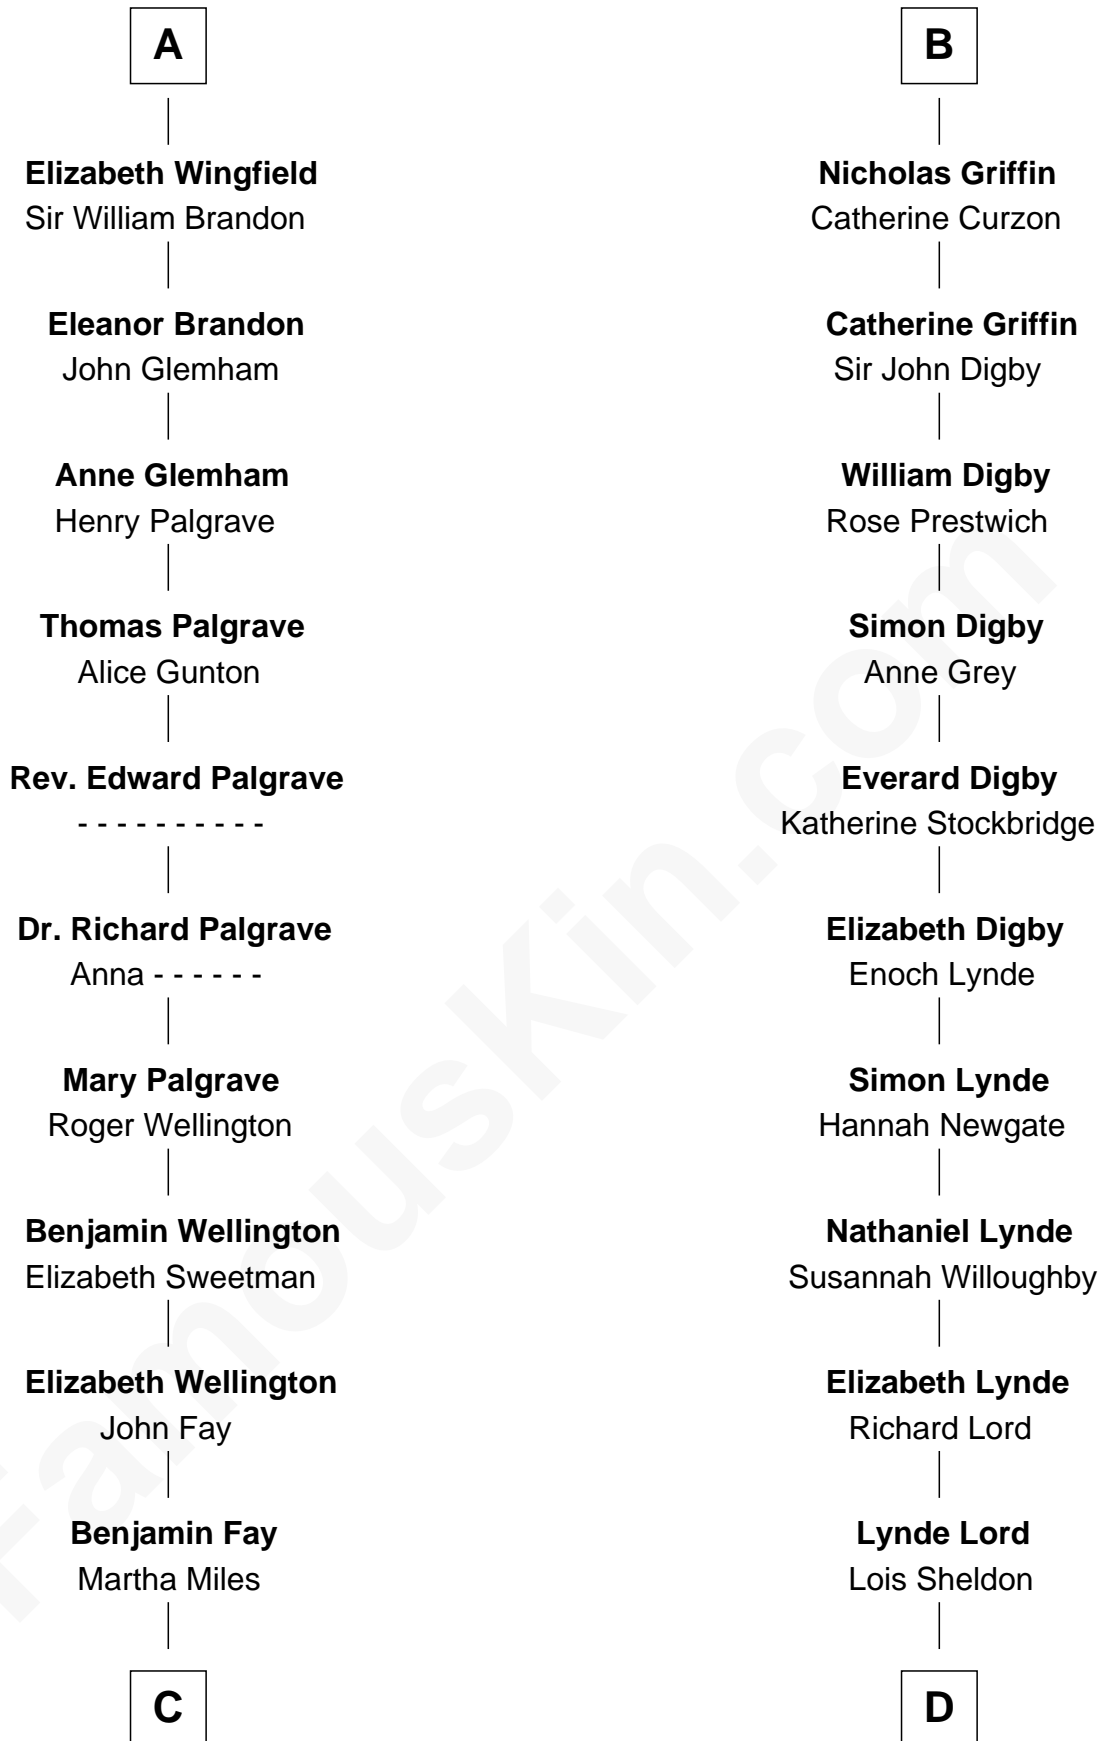

FamousKin.com

Relationship Chart of

Eli Whitney

Inventor of the Cotton Gin

18th cousin 2 times removed of

J.P. Morgan

American Banker and Art Collector

C

Elizabeth Fay

Eli Whitney

Eli Whitney

Inventor of the Cotton Gin

D

Lynde Lord

Mary Lyman

Mary Sheldon Lord