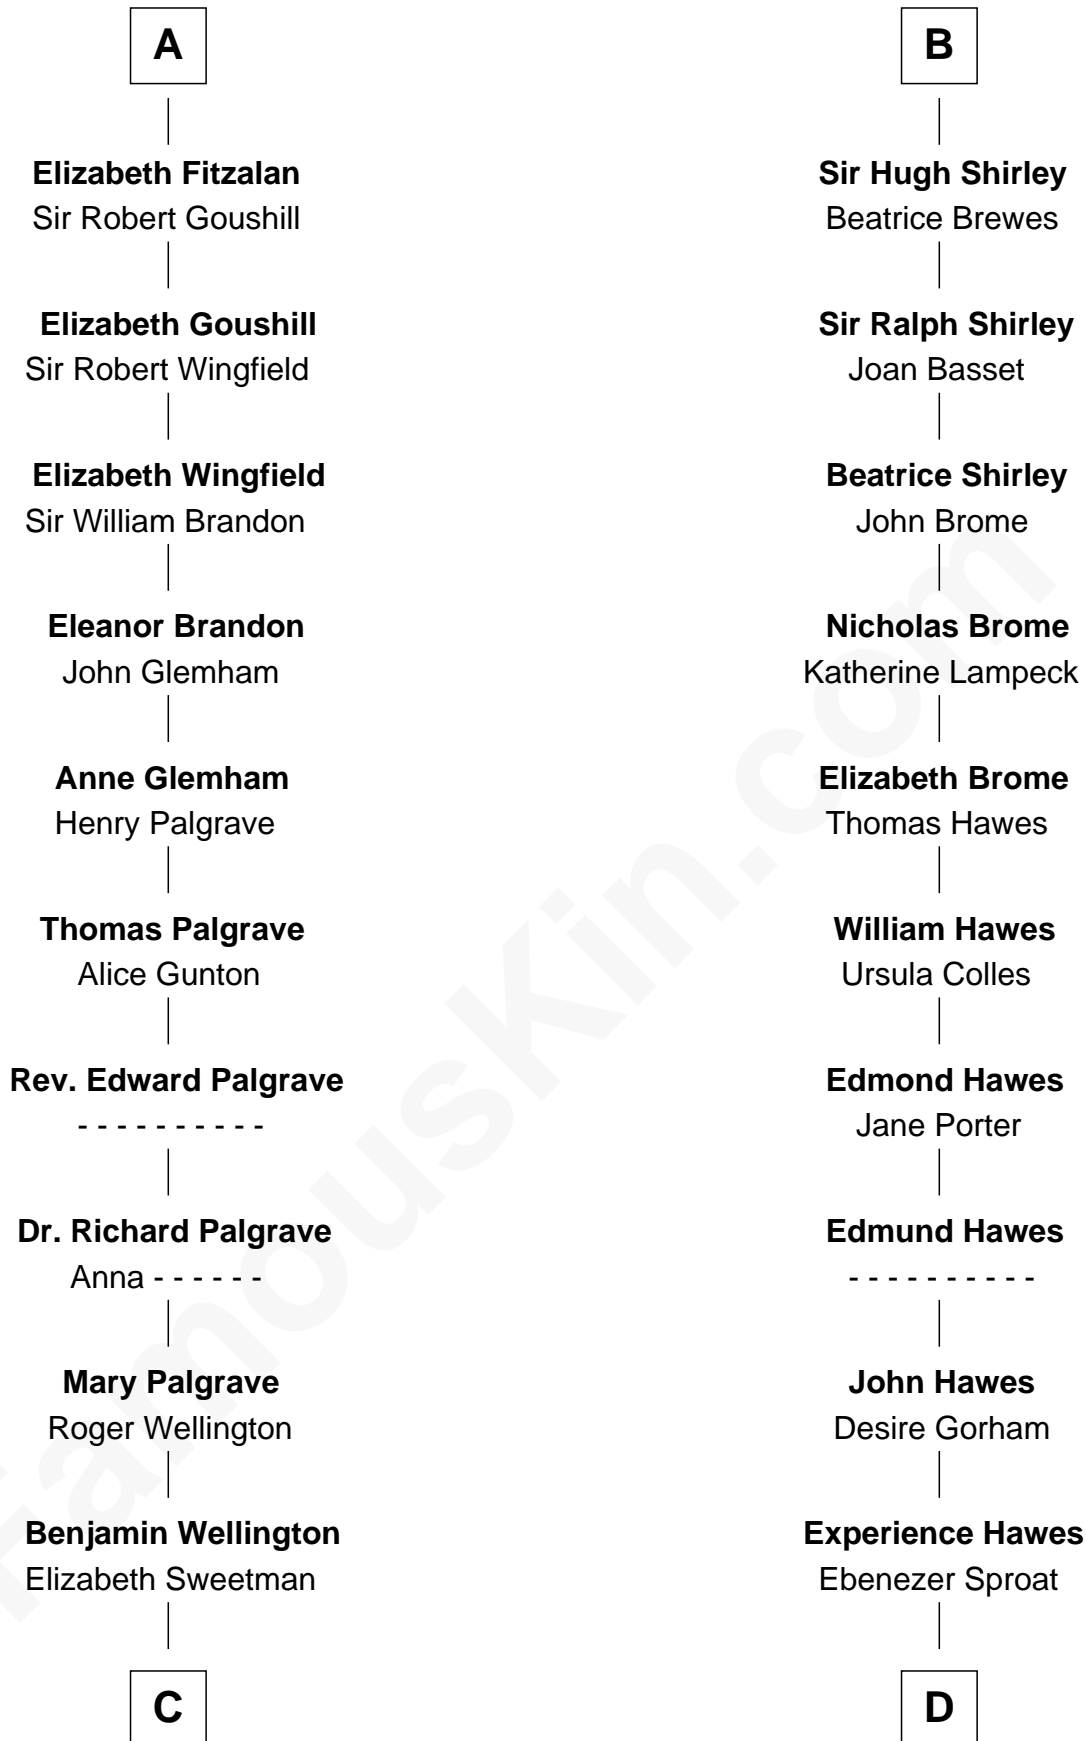

FamousKin.com Relationship Chart of

Eli Whitney

Inventor of the Cotton Gin

20th cousin of

Henry Hastings Sibley

1st Governor of Minnesota

Hugh de Kevelioc

with wife
Bertrade de Montfort

Thomas de Clare
Juliana FitzMaurice

Sir Nicholas de Audley
Katherine Giffard

Margaret de Clare
Bartholomew de Badlesmere

Sir Nicholas Audley
Joan Martin

Elizabeth de Badlesmere
Sir William de Bohun

Alice de Audley
Sir Hugh de Meynell

Elizabeth de Bohun
Sir Richard Fitzalan

Isabel de Meynell
Sir Thomas de Shirley

A

B

C

Elizabeth Wellington

John Fay

Benjamin Fay

Martha Miles

Elizabeth Fay

Eli Whitney

Eli Whitney

Inventor of the Cotton Gin

D

Ebenezer Sproat

Bathsheba Wood