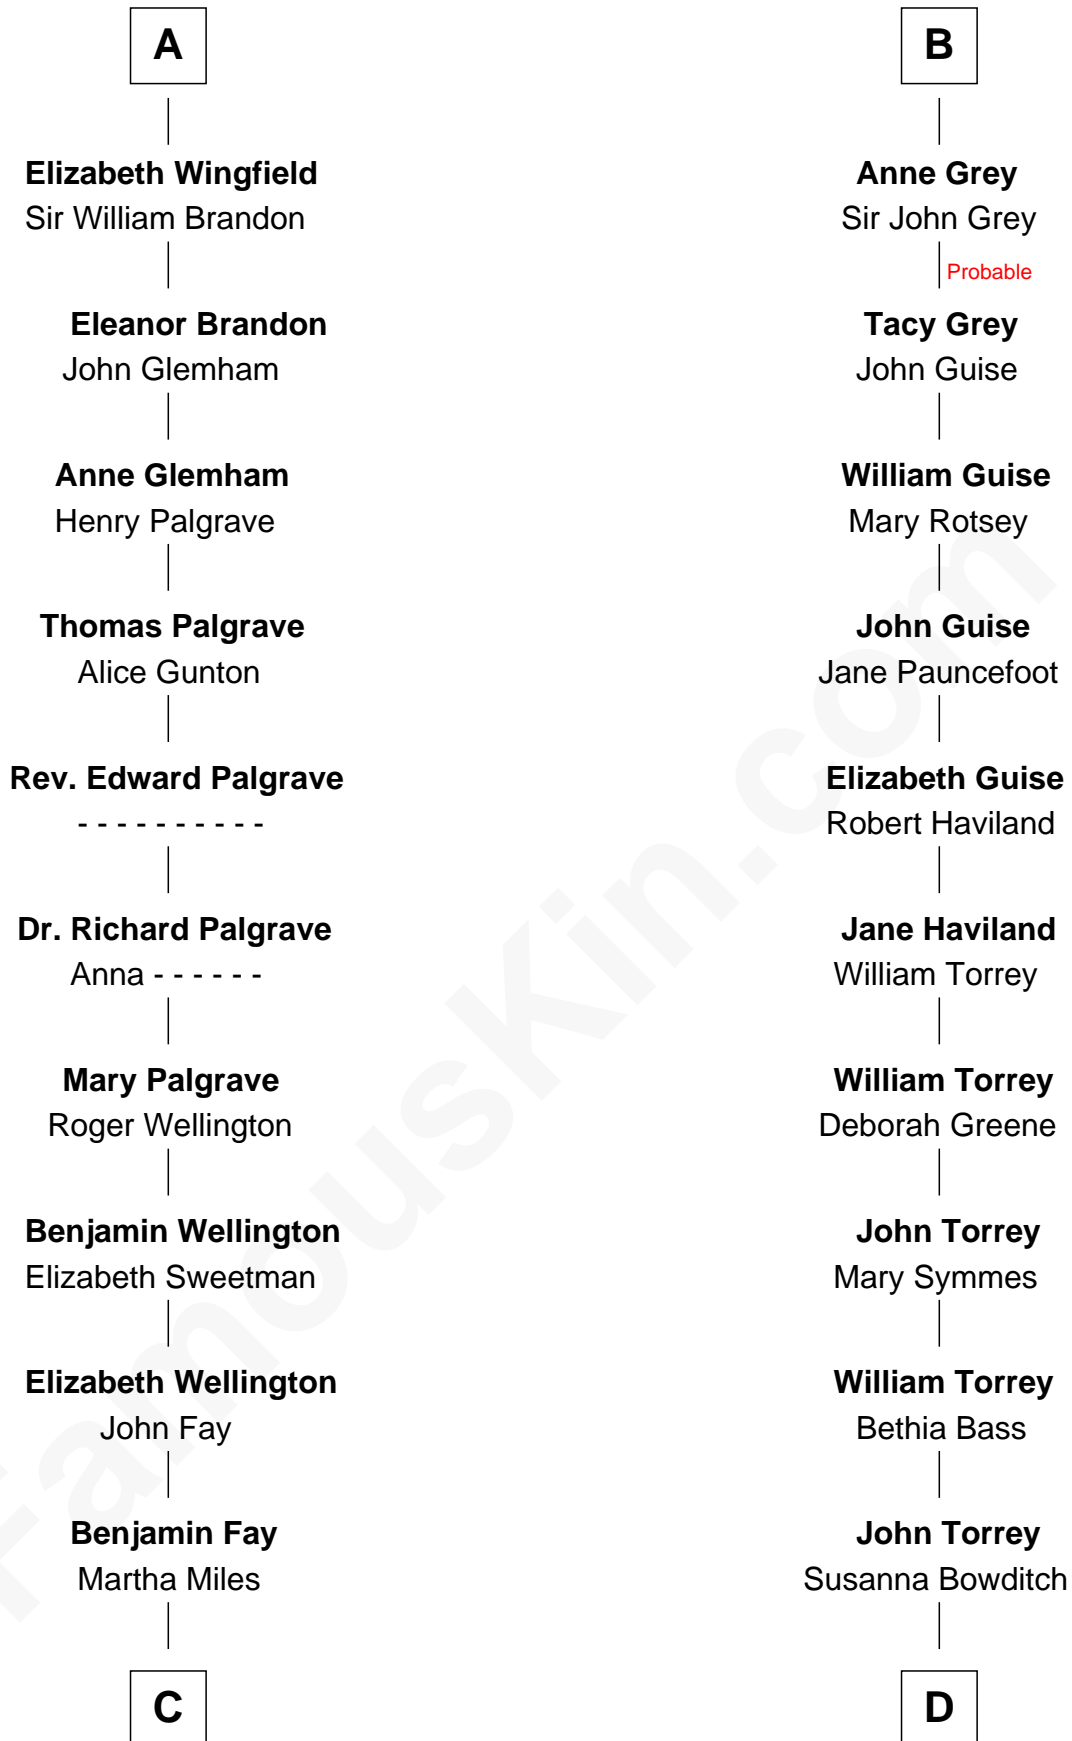

FamousKin.com Relationship Chart of

Eli Whitney

Inventor of the Cotton Gin

18th cousin of

John Torrey

Co-founder, NY Academy of Science

Sir Humphrey de Bohun

Maud of Eu

Sir John de Verdun

Maud de Verdun

Sir John de Grey

Sir Roger de Grey

Elizabeth de Hastings

Sir Reynold de Grey

Eleanor le Strange

Sir Reynold Grey

Margaret de Ros

Sir John Grey

Constance de Holand

Sir Edmund Grey

Katherine Percy

B

C

Elizabeth Fay

Eli Whitney

Eli Whitney

Inventor of the Cotton Gin

D

William Torrey

Margaret Nichols

John Torrey

Co-founder, NY Academy of Science