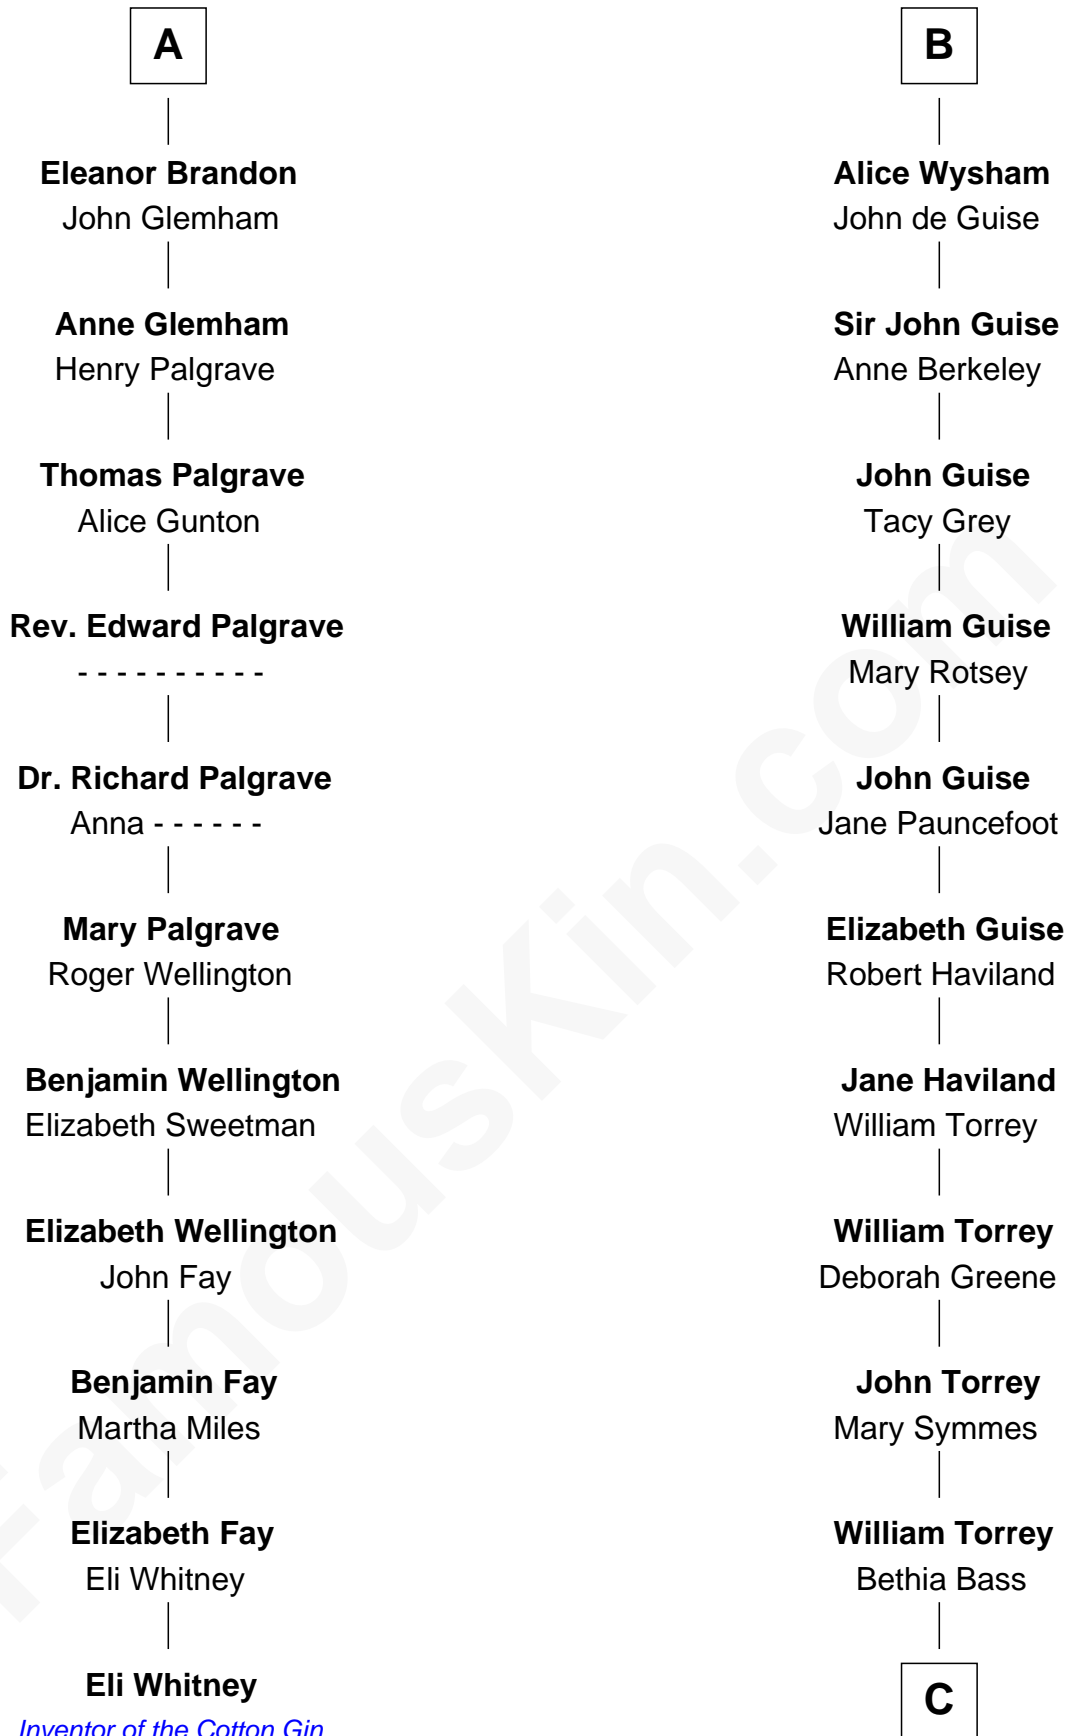

## Relationship Chart of

### Eli Whitney

*Inventor of the Cotton Gin*

17th cousin 2 times removed of

### John Torrey

*Co-founder, NY Academy of Science*

**Sir Humphrey de Bohun**

Eleanor de Braiose

**C**

**John Torrey**  
Susanna Bowditch

**William Torrey**  
Margaret Nichols

**John Torrey**  
*Co-founder, NY Academy of Science*

FamousKin.com