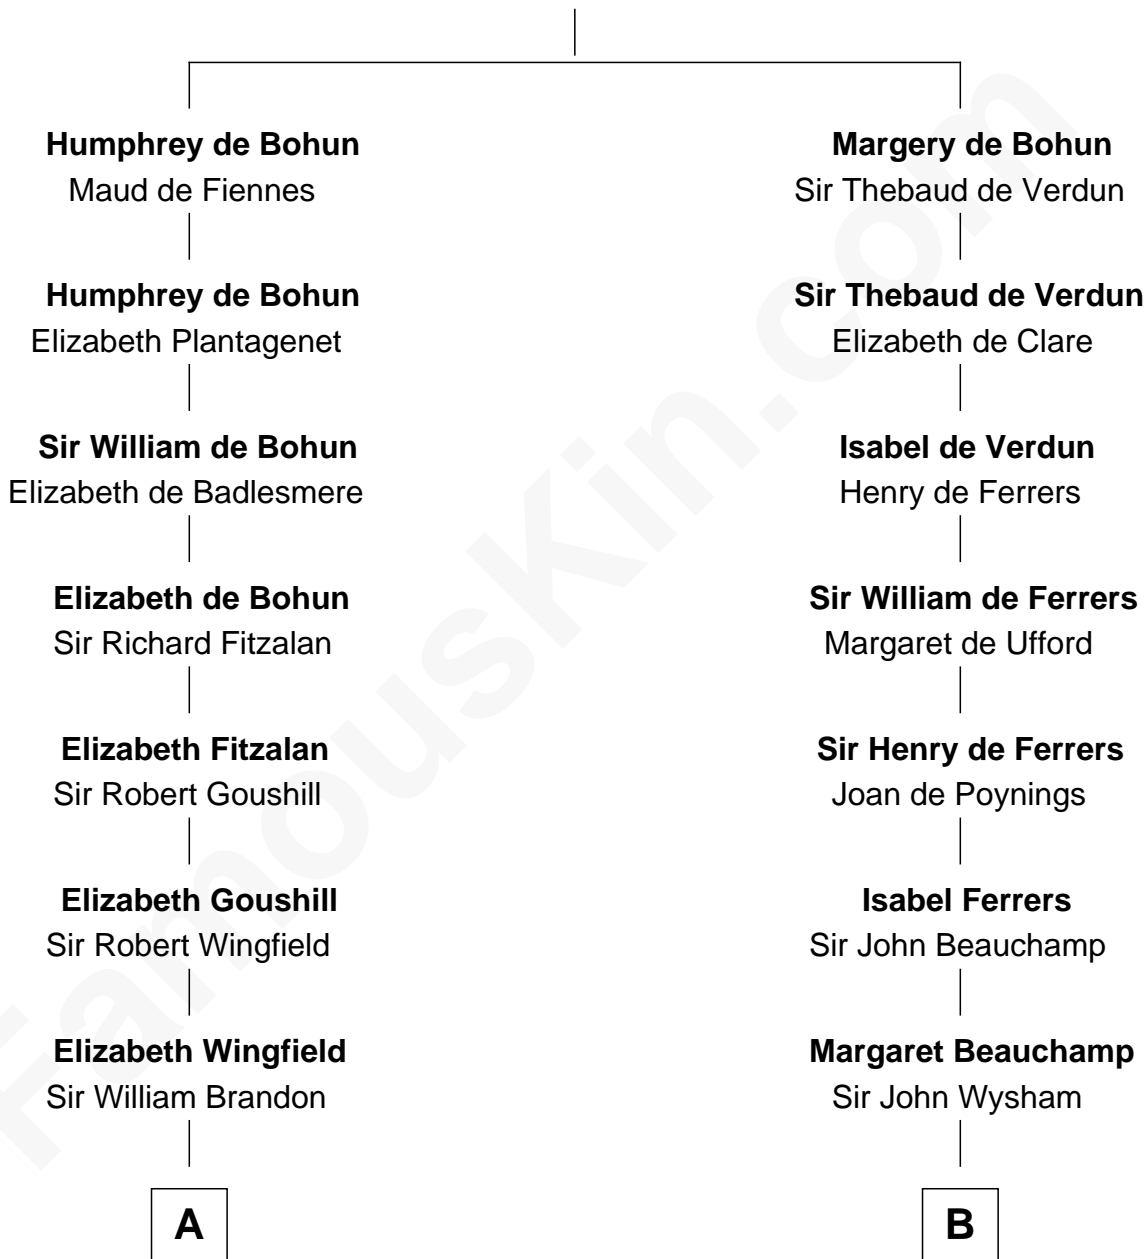

## Relationship Chart of

### Eli Whitney

*Inventor of the Cotton Gin*

17th cousin 2 times removed of

### John Torrey

*Co-founder, NY Academy of Science*

**Sir Humphrey de Bohun**

Eleanor de Braiose

**C**

**John Torrey**  
Susanna Bowditch

**William Torrey**  
Margaret Nichols

**John Torrey**  
*Co-founder, NY Academy of Science*