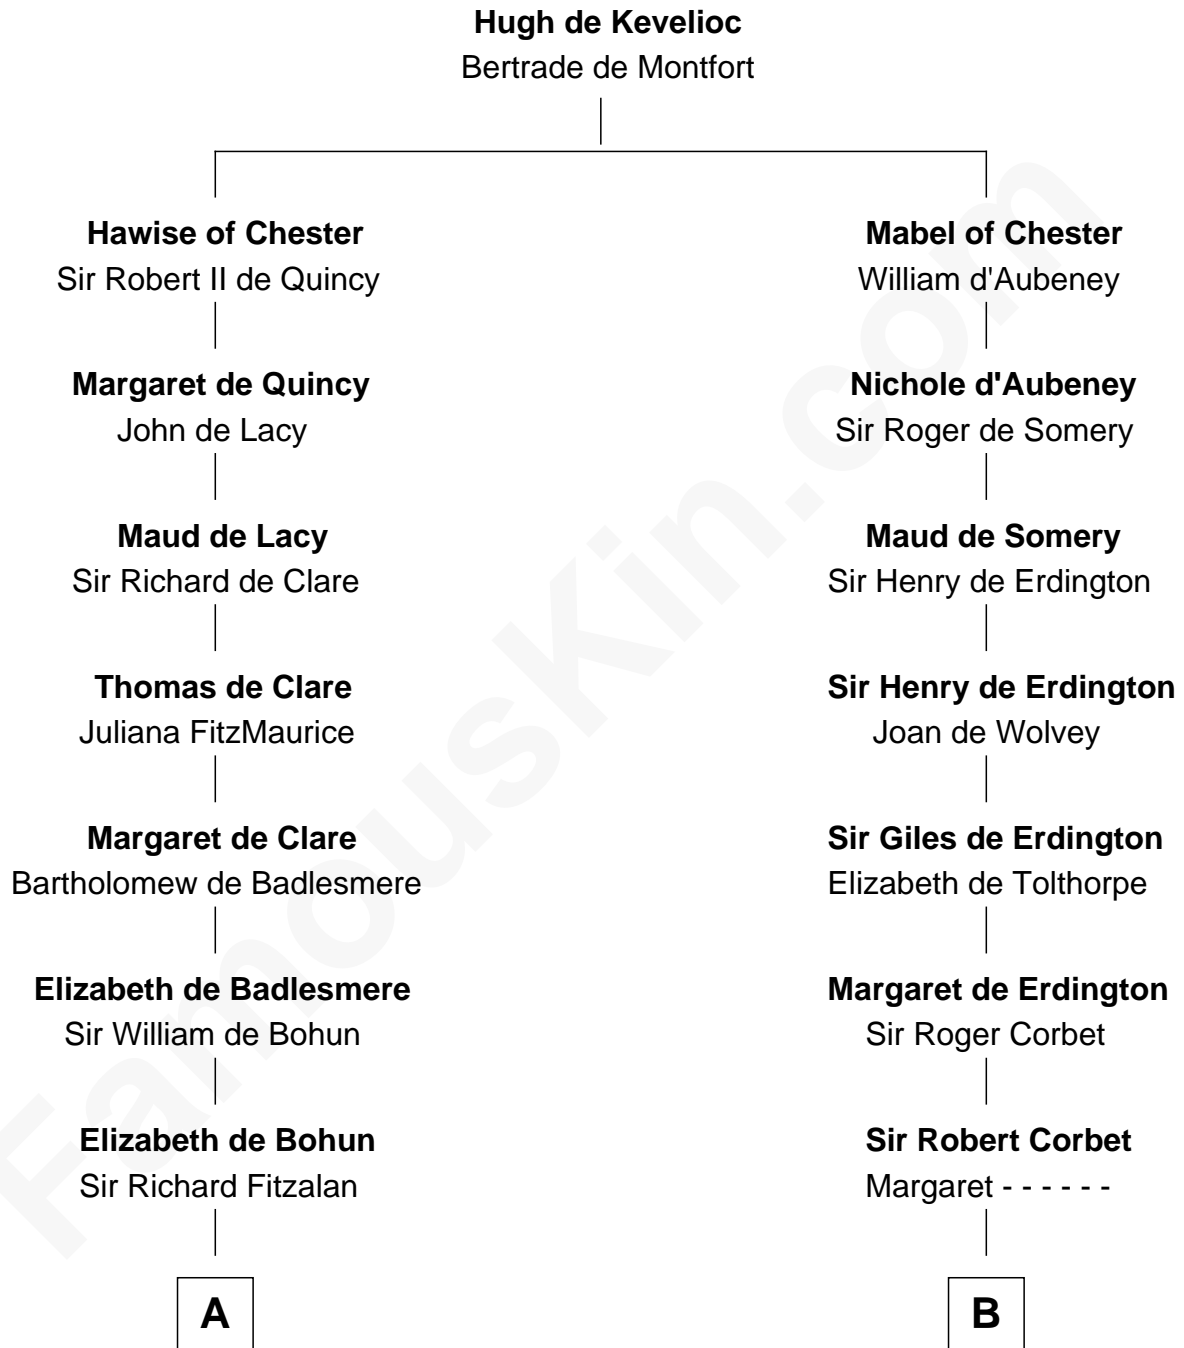

FamousKin.com

Relationship Chart of

Eli Whitney

Inventor of the Cotton Gin

20th cousin 1 time removed of

John Davis Long

32nd Governor of Massachusetts

C

Elizabeth Wellington

John Fay

Benjamin Fay

Martha Miles

Elizabeth Fay

Eli Whitney

Eli Whitney

Inventor of the Cotton Gin