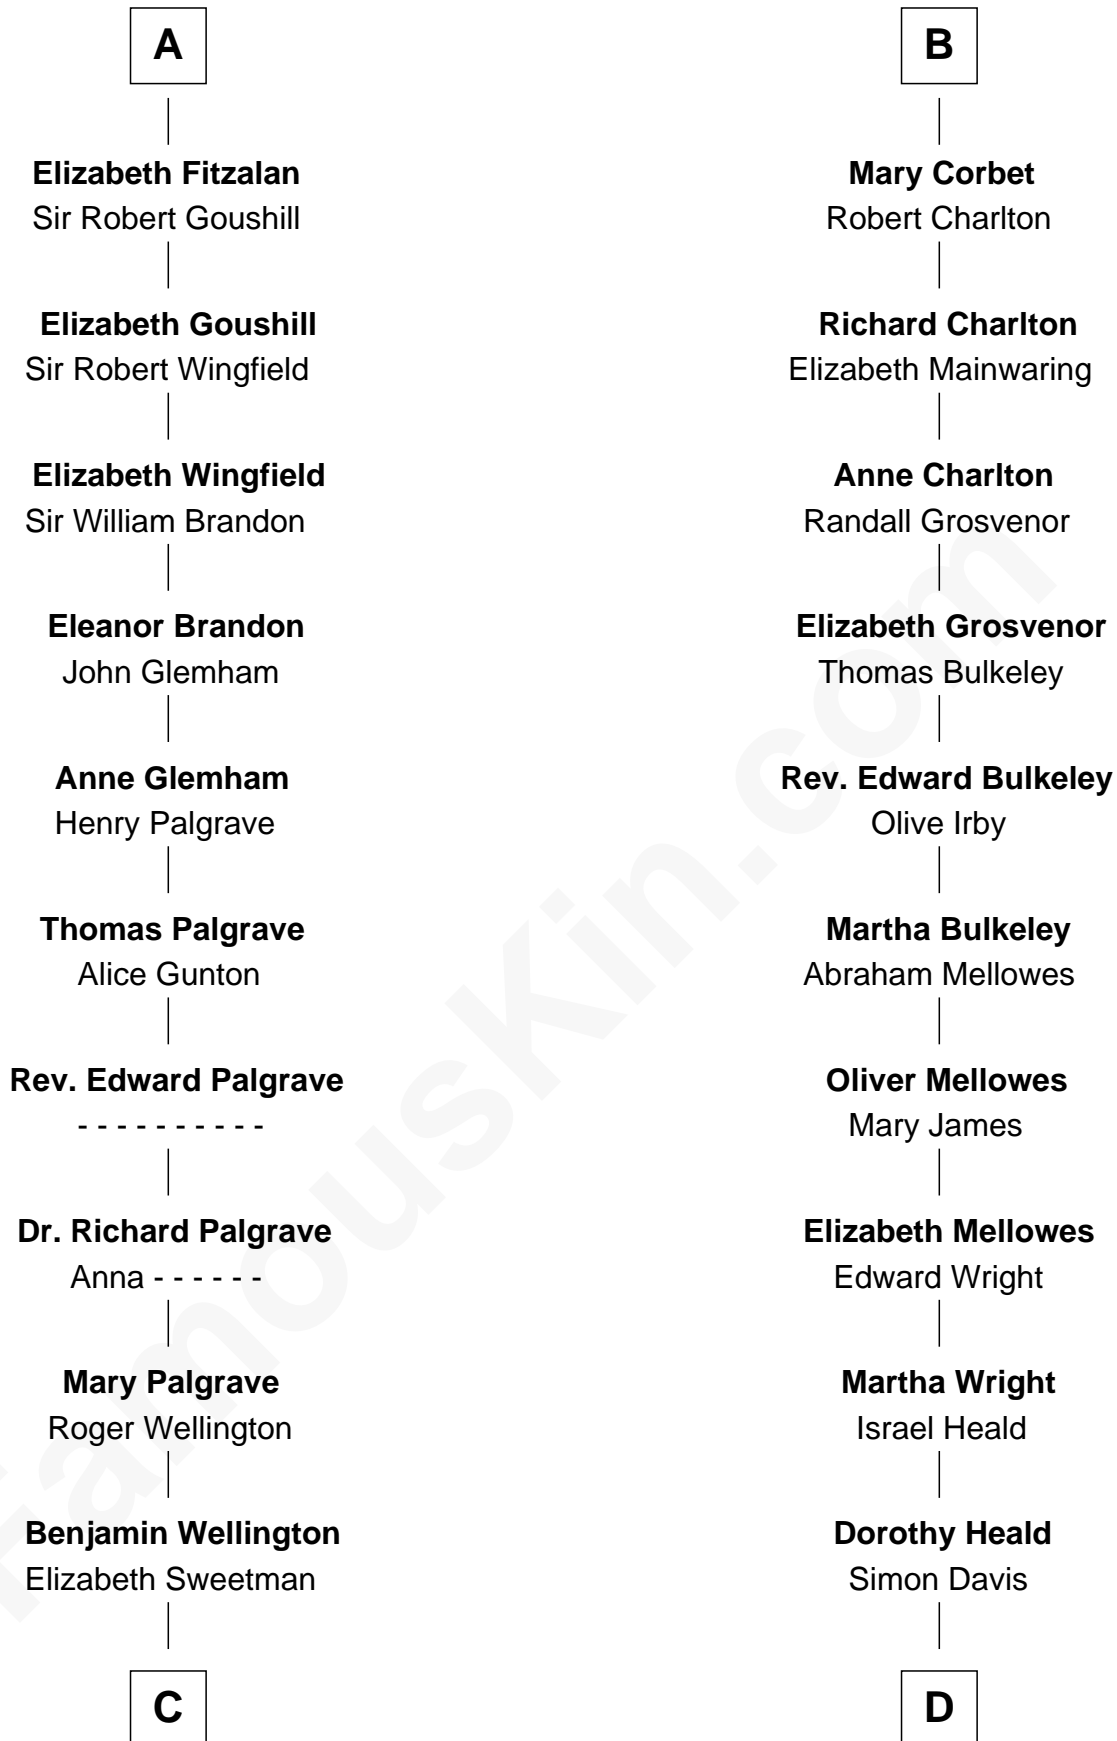

FamousKin.com

Relationship Chart of

Eli Whitney

Inventor of the Cotton Gin

20th cousin 1 time removed of

John Davis Long

32nd Governor of Massachusetts

C

Elizabeth Wellington

John Fay

Benjamin Fay

Martha Miles

Elizabeth Fay

Eli Whitney

Eli Whitney

Inventor of the Cotton Gin