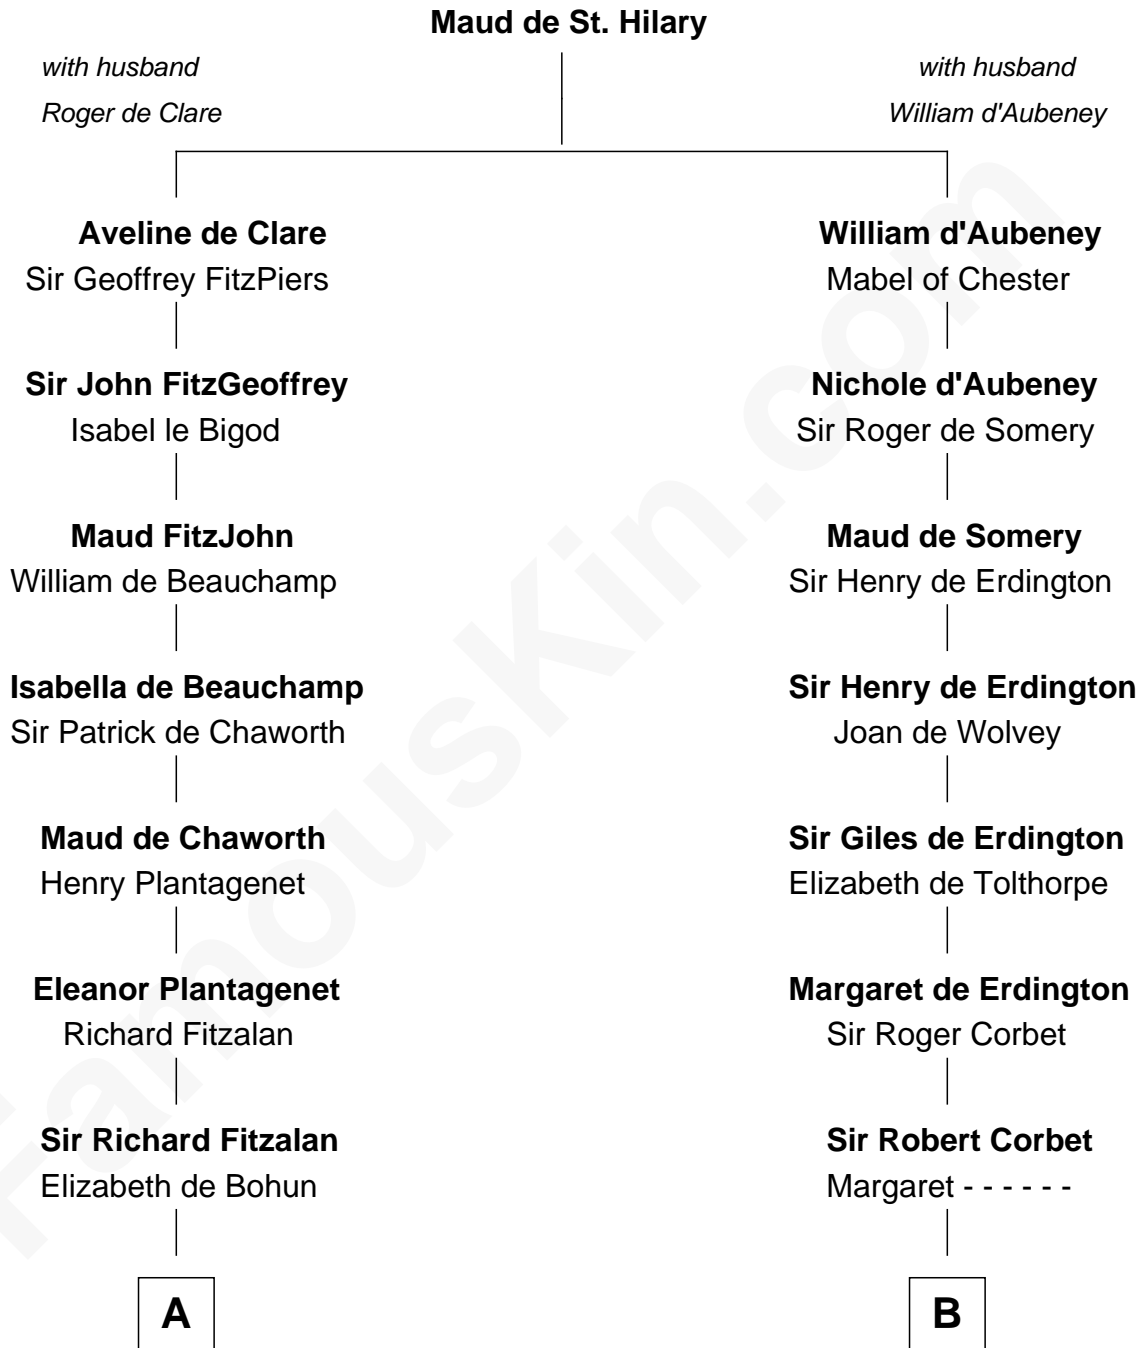

FamousKin.com

Relationship Chart of

Eli Whitney

Inventor of the Cotton Gin

20th cousin 1 time removed of

John Davis Long

32nd Governor of Massachusetts

C

Elizabeth Wellington

John Fay

Benjamin Fay

Martha Miles

Elizabeth Fay

Eli Whitney

Eli Whitney

Inventor of the Cotton Gin