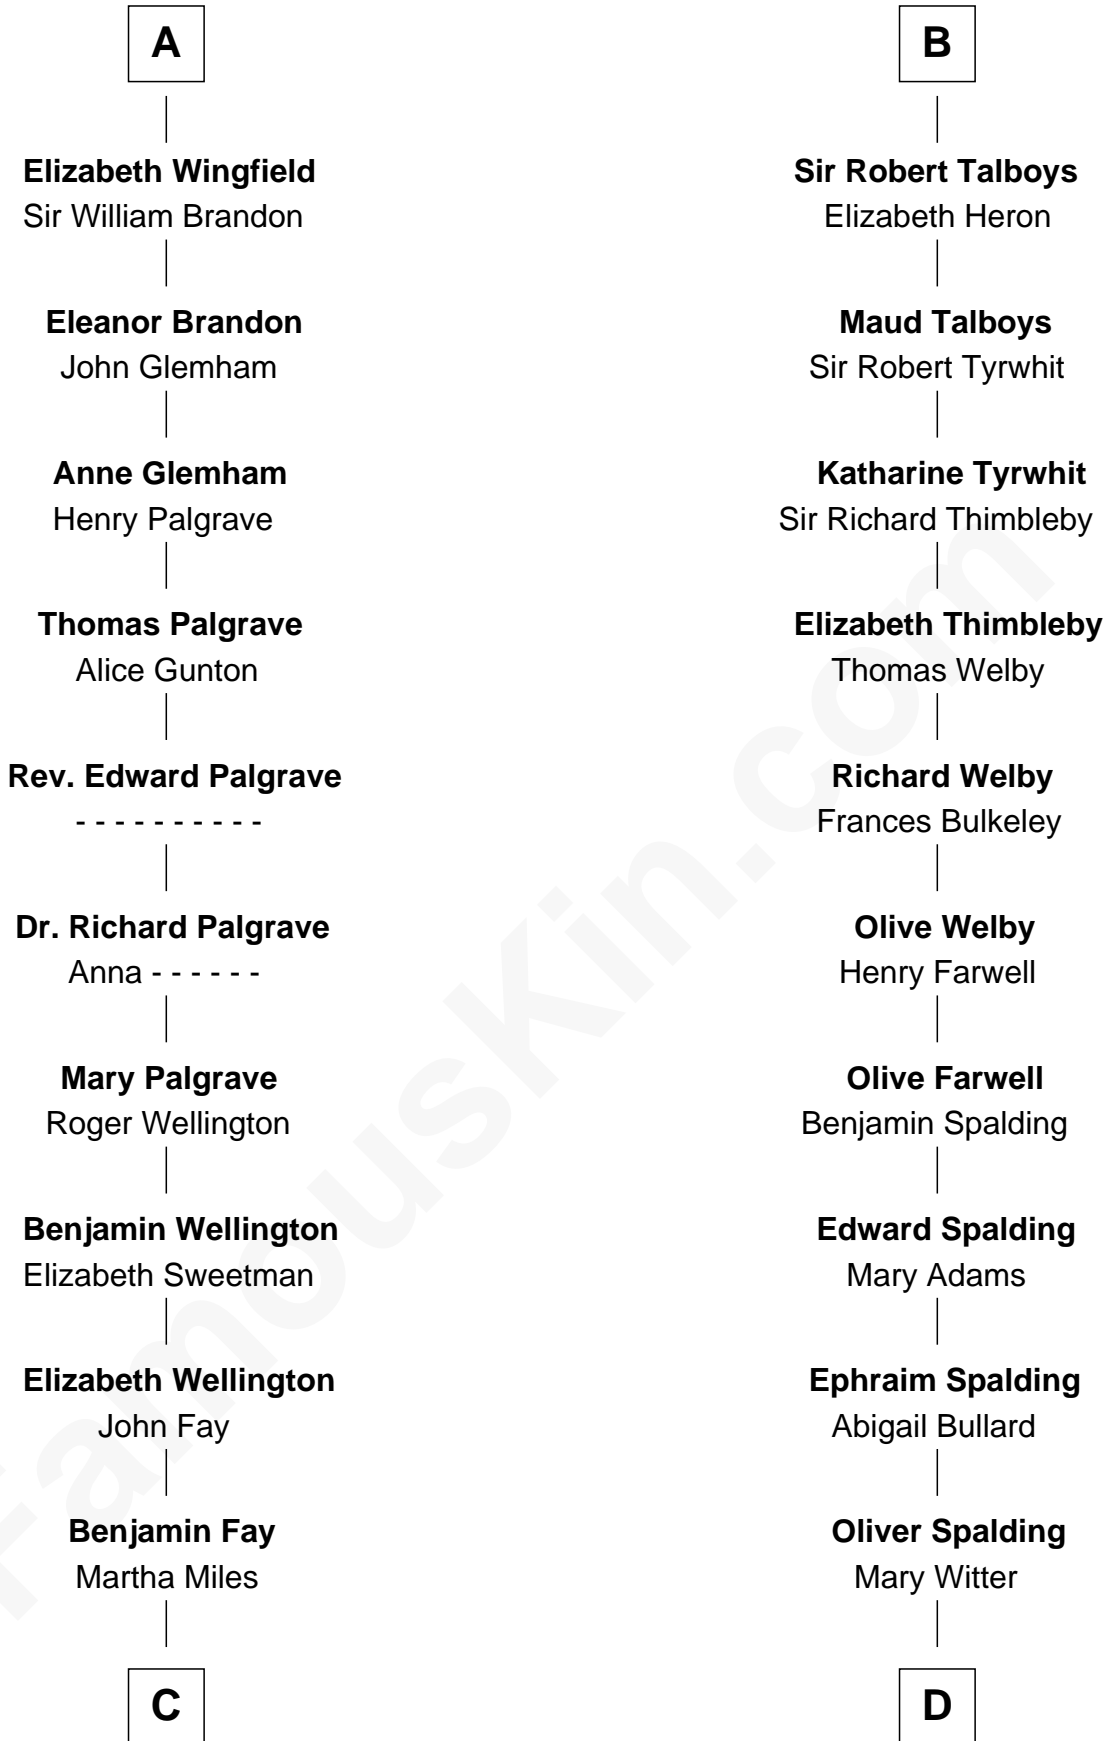

FamousKin.com

Relationship Chart of

Eli Whitney

Inventor of the Cotton Gin

18th cousin 3 times removed of

Katharine Hepburn

Movie Actress

Sir Humphrey de Bohun

Eleanor de Bohun

Sir John de Verdun

Maud de Verdun

Sir John de Grey

Sir Roger de Grey

Elizabeth de Hastings

Sir Reynold de Grey

Eleanor le Strange

Sir Reynold Grey

Margaret de Ros

Margaret Grey

Sir William Bonville

Elizabeth Bonville

William Talboys

B

C

Elizabeth Fay

Eli Whitney

Eli Whitney

Inventor of the Cotton Gin

D

Erastus Spalding

Jennet Mack

Martha Ann Spalding