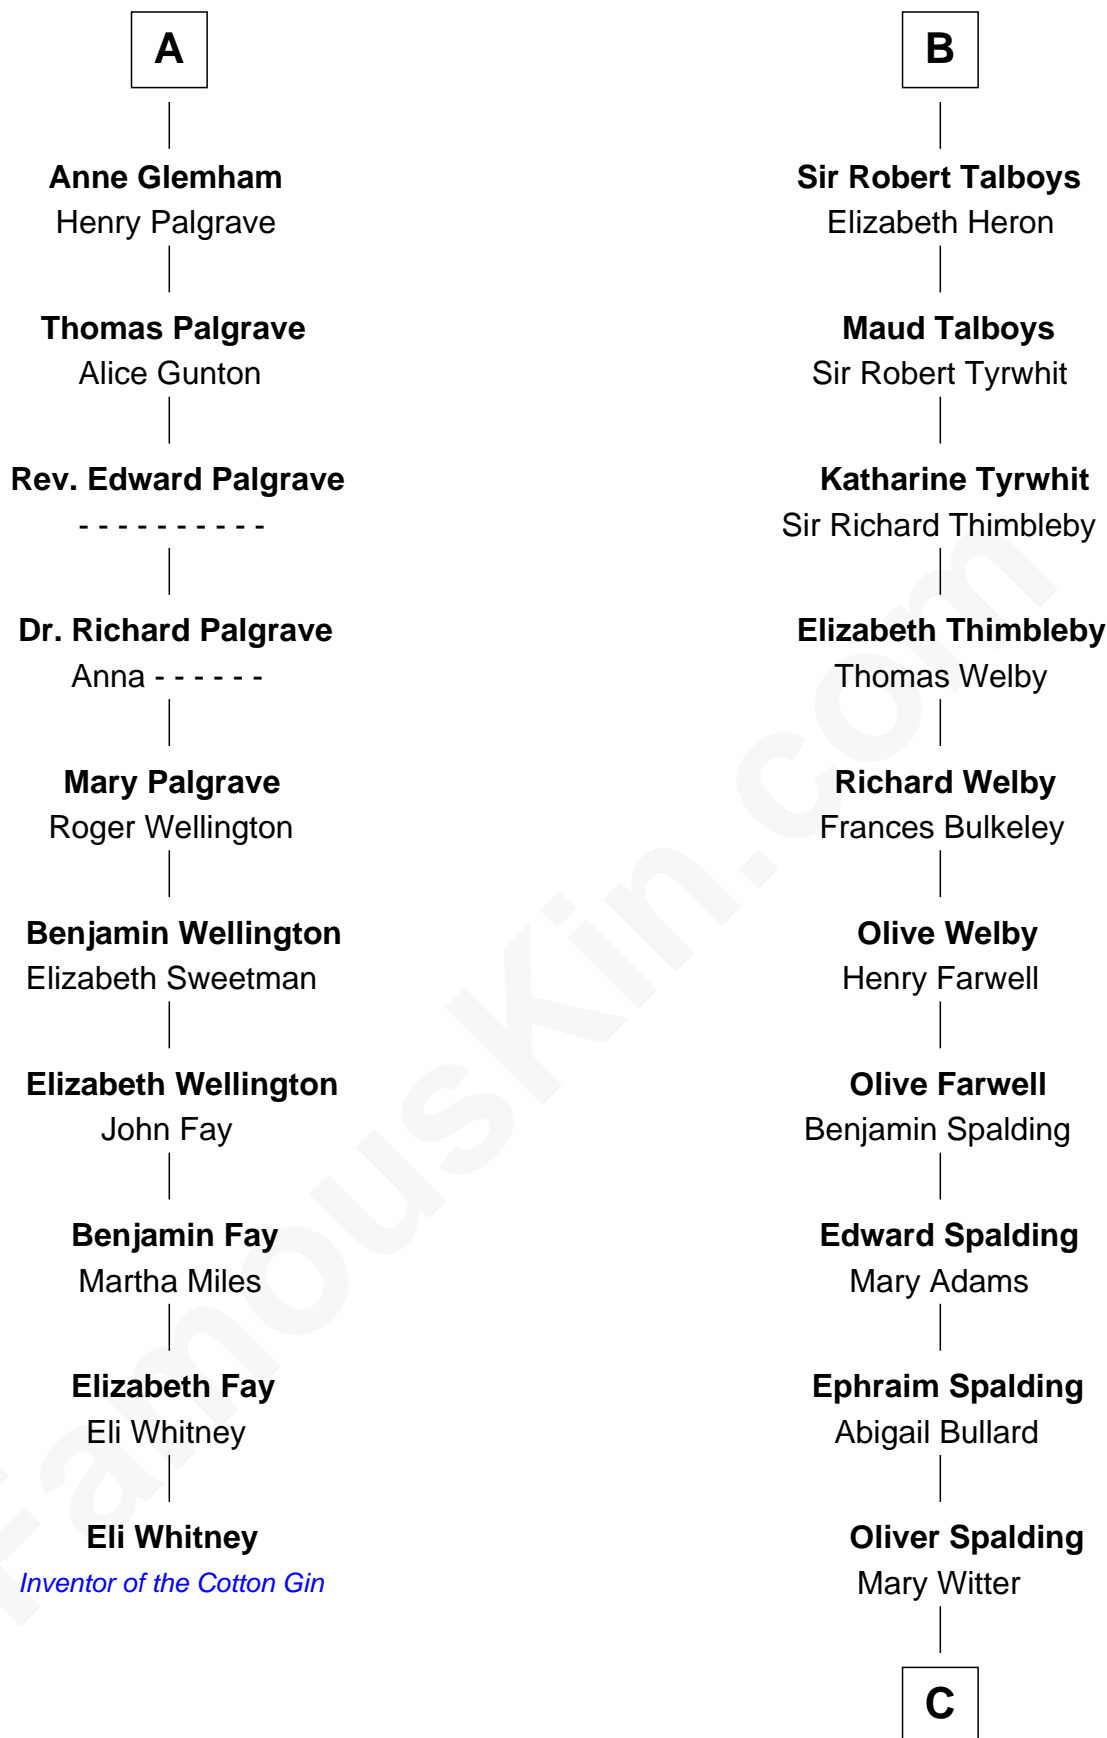

FamousKin.com Relationship Chart of

Eli Whitney

Inventor of the Cotton Gin

16th cousin 5 times removed of

Katharine Hepburn

Movie Actress

King Edward I
Eleanor of Castile

C