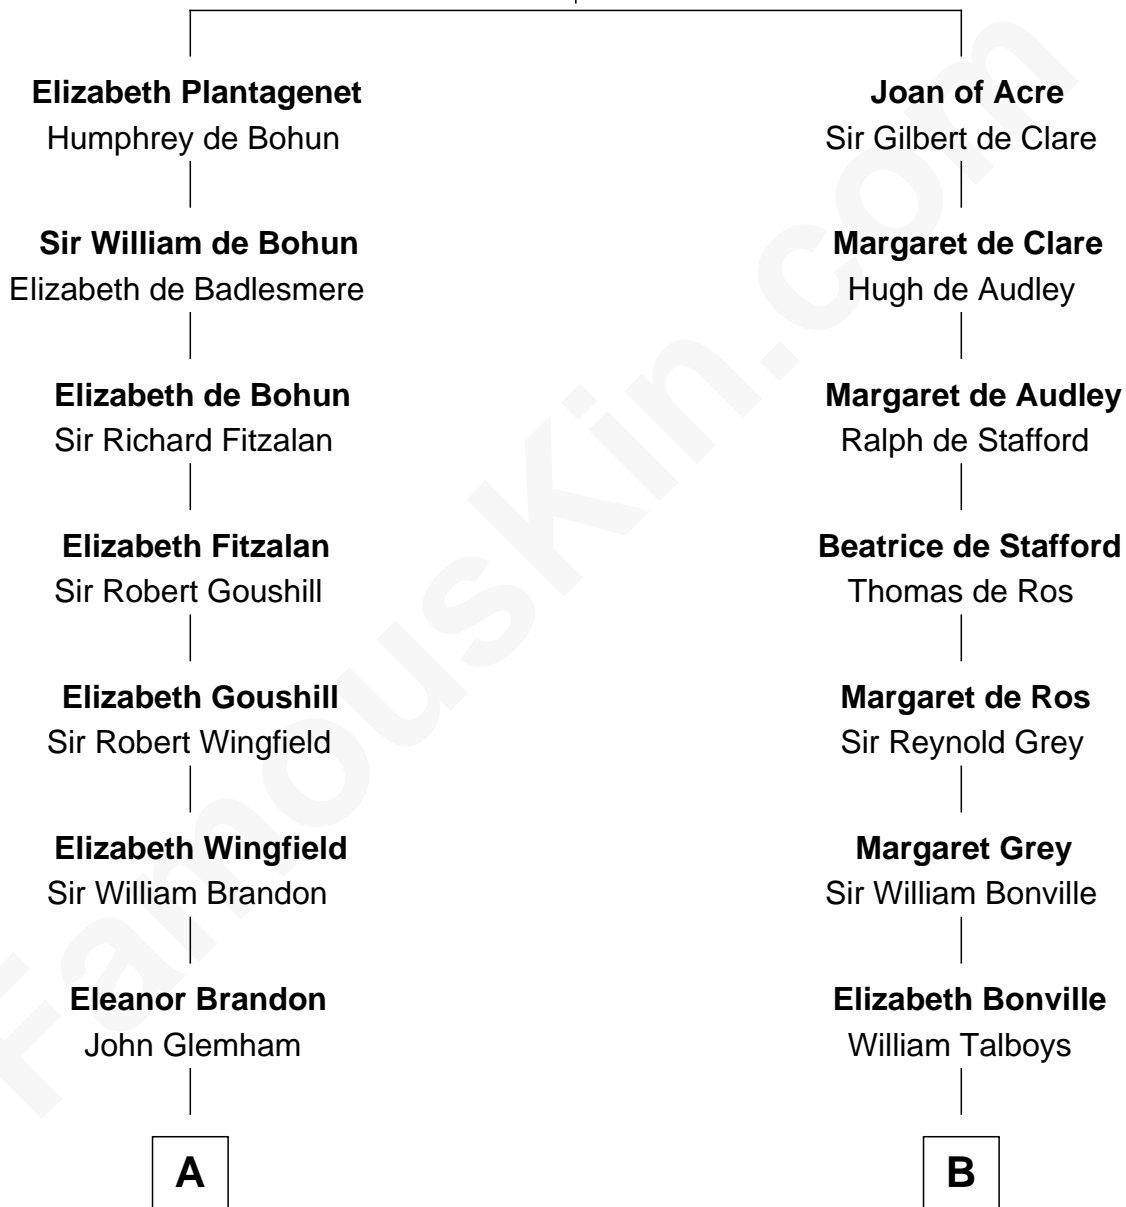

FamousKin.com Relationship Chart of

Eli Whitney

Inventor of the Cotton Gin

16th cousin 5 times removed of

Katharine Hepburn

Movie Actress

King Edward I
Eleanor of Castile

C

Erastus Spalding

Jennet Mack

Martha Ann Spalding

Leman Benton Garlinghouse

Caroline Garlinghouse

Alfred Augustus Houghton

Katharine Martha Houghton

Thomas Norval Hepburn