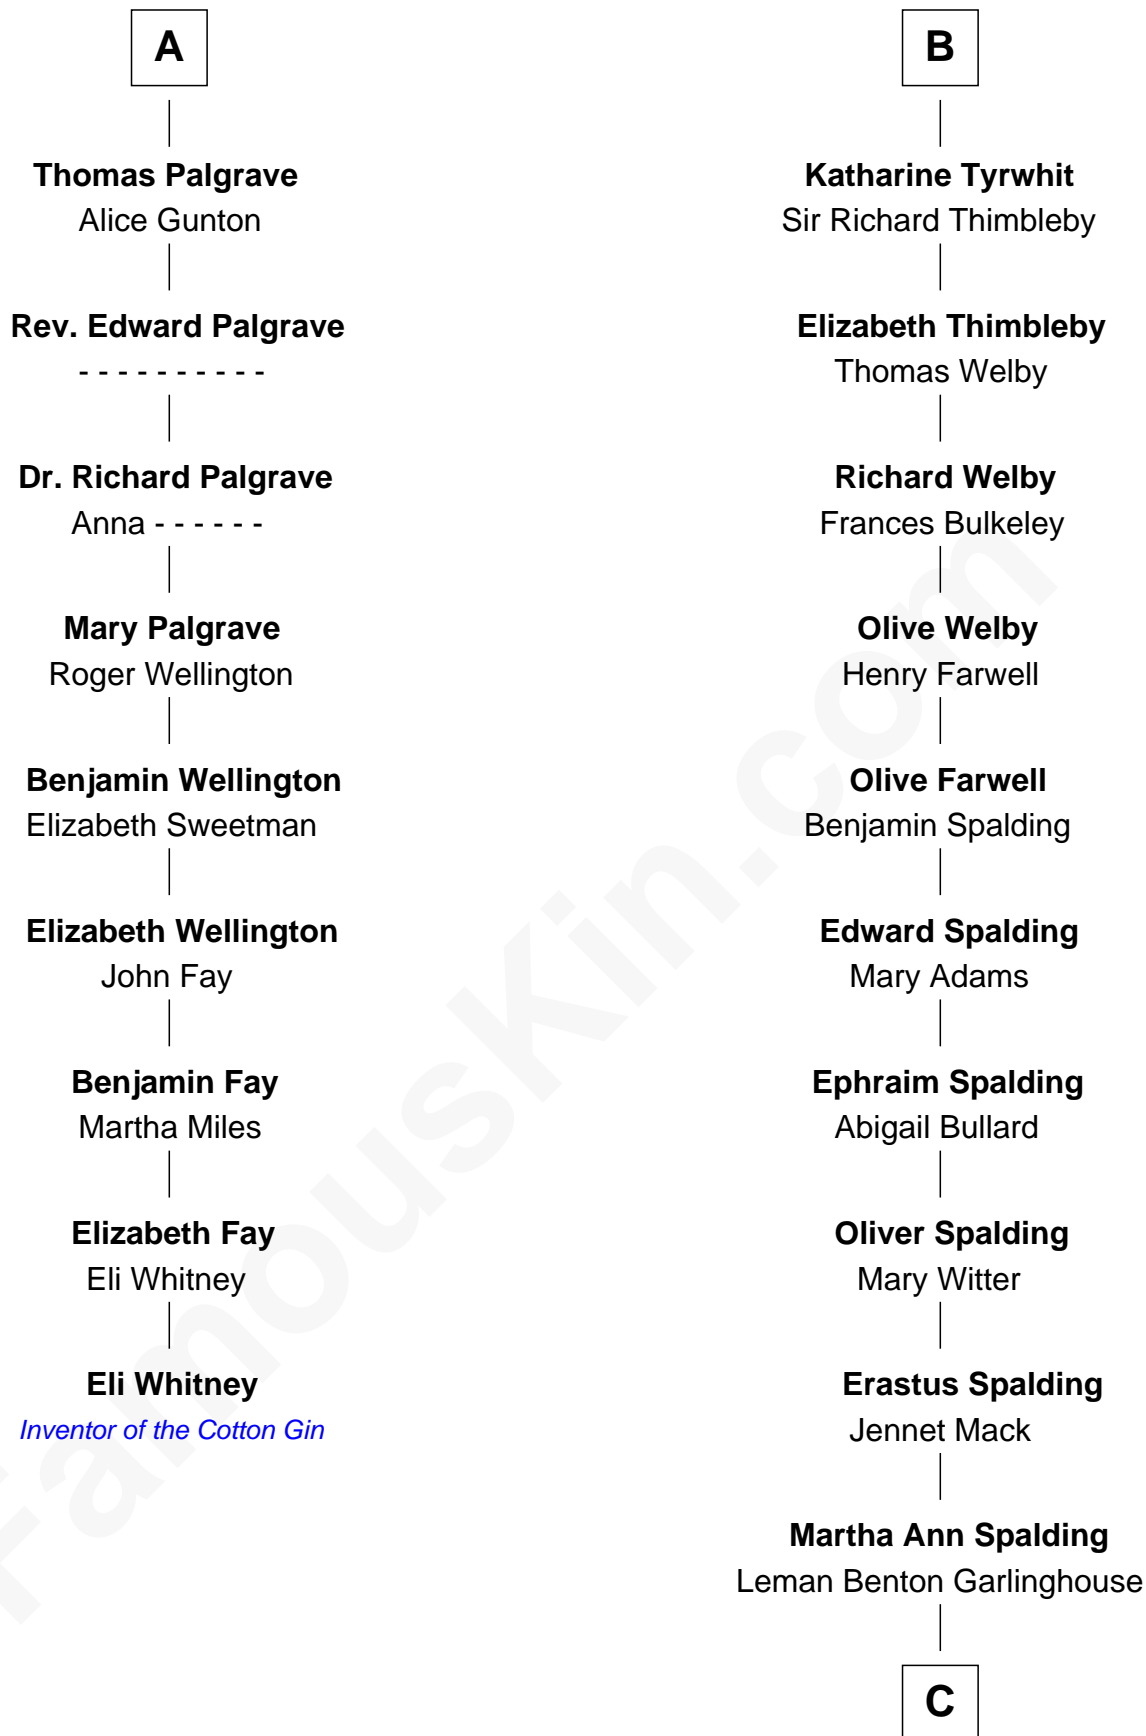

FamousKin.com Relationship Chart of

Eli Whitney

Inventor of the Cotton Gin

15th cousin 4 times removed of

Katharine Hepburn

Movie Actress

Bartholomew de Badlesmere

Margaret de Clare

Elizabeth de Badlesmere

Sir William de Bohun

Elizabeth de Bohun

Sir Richard Fitzalan

Elizabeth Fitzalan

Sir Robert Goushill

Elizabeth Goushill

Sir Robert Wingfield

Sir John de Tibetot

Sir Robert de Tibetot

Margaret Deincourt

Elizabeth de Tibetot

Sir Philip le Despencer

Margery Despencer

Sir Roger Wentworth

Agnes Wentworth

Sir Robert Constable

Anne Constable

William Tyrwhit

Sir Robert Tyrwhit

Maud Talboys

B

C

Caroline Garlinghouse
Alfred Augustus Houghton