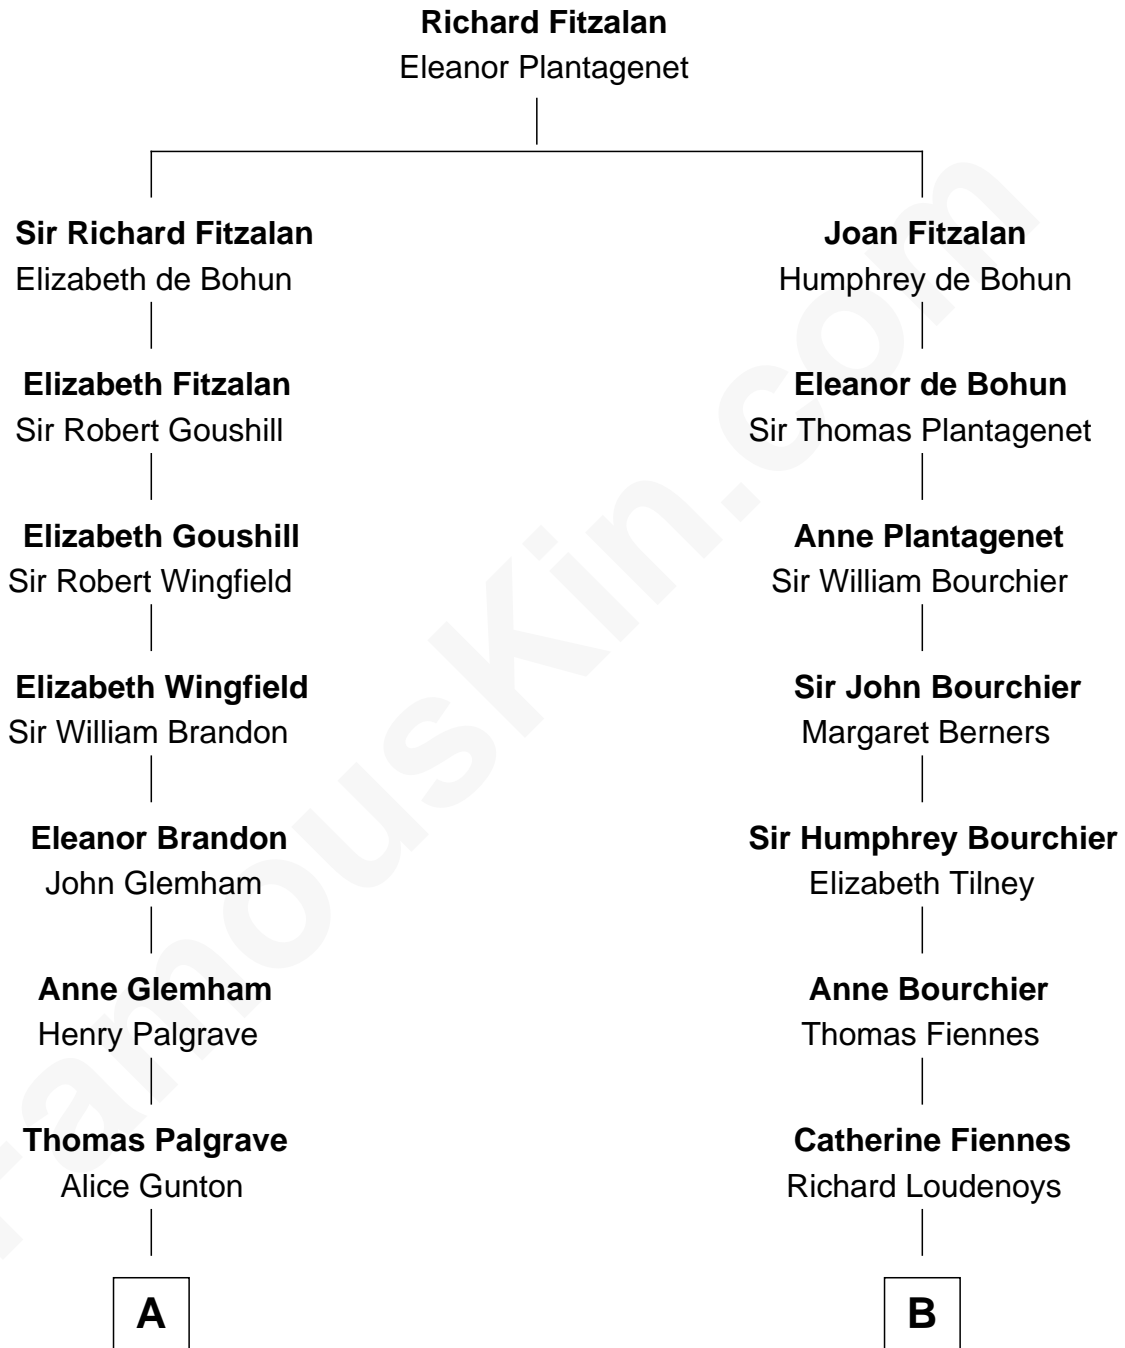

FamousKin.com

Relationship Chart of

Eli Whitney

Inventor of the Cotton Gin

14th cousin 5 times removed of

Frank Lloyd Wright
American Architect

C

Rev. David Wright

Abigail Goddard

William Carey Wright

Anna Lloyd Jones

Frank Lloyd Wright

American Architect

FamousKin.com