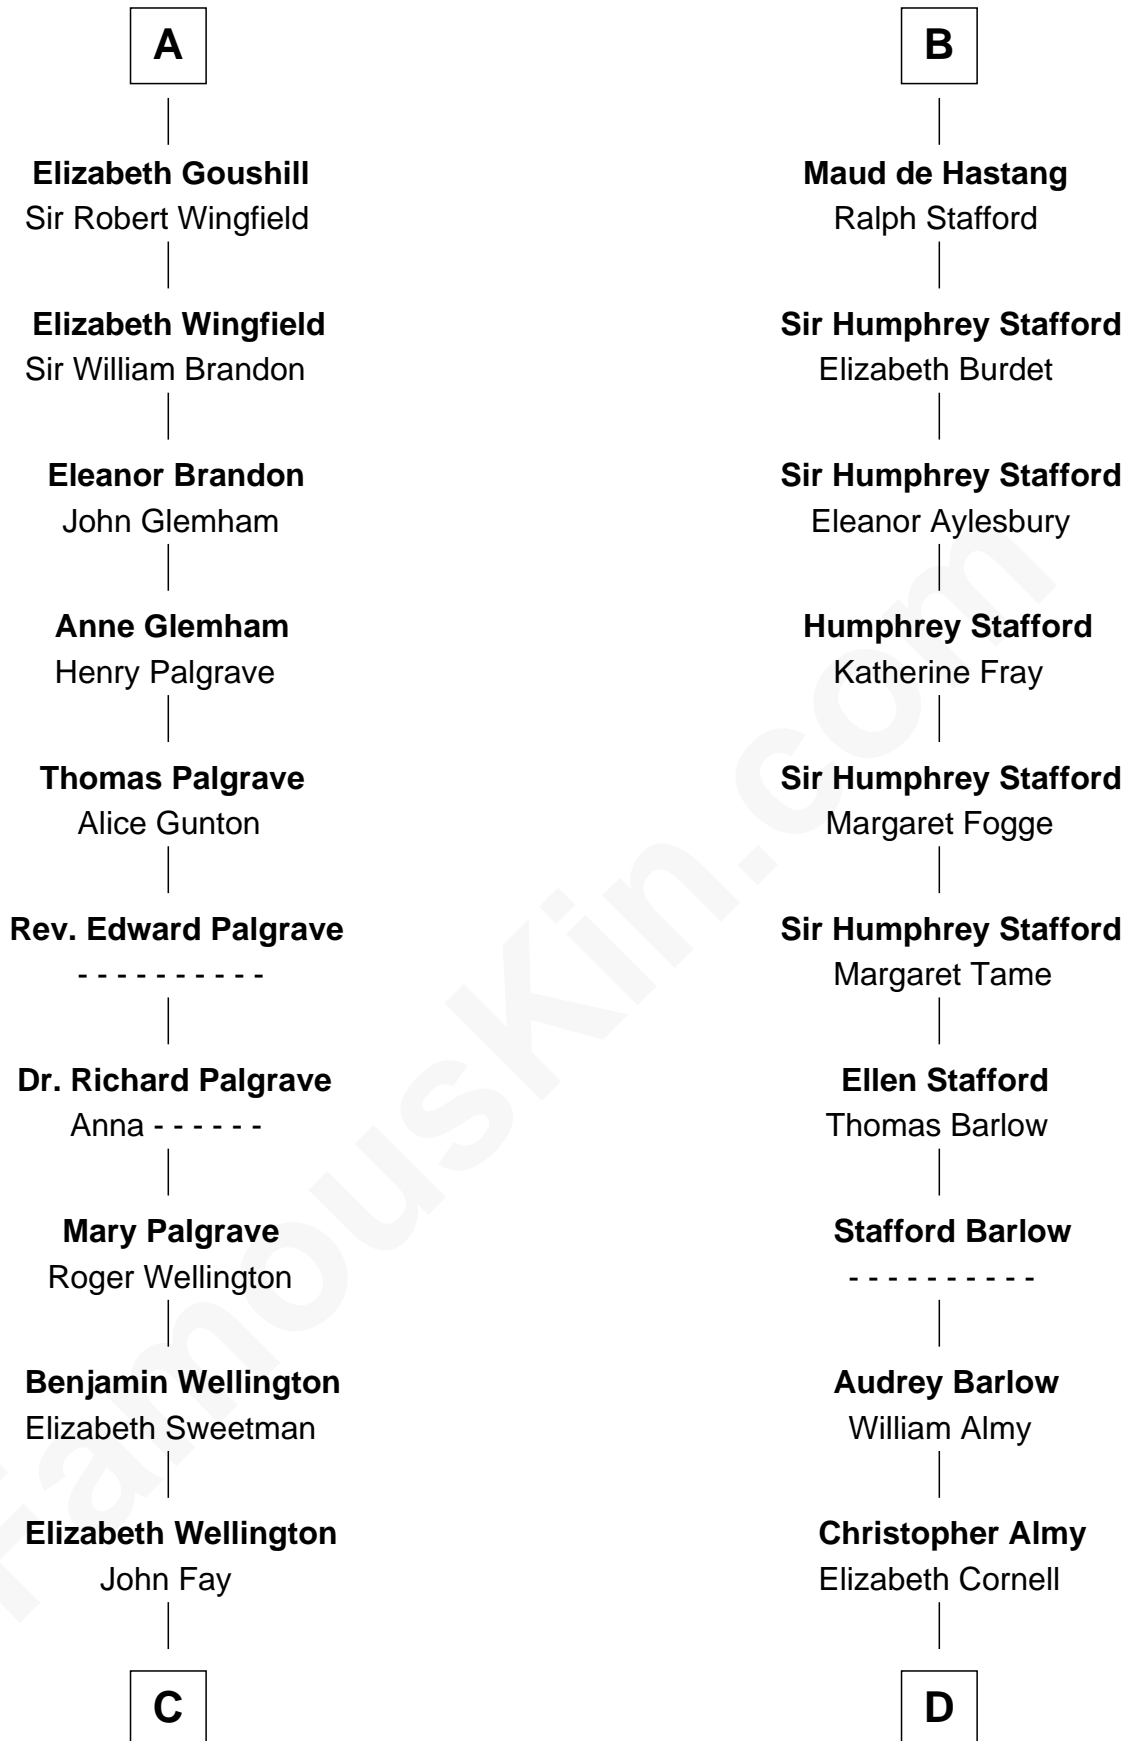

# FamousKin.com Relationship Chart of

**Eli Whitney**

*Inventor of the Cotton Gin*

19th cousin of

**William Ellery**

*Signer of the Declaration of Independence*

**C**

**Benjamin Fay**  
Martha Miles

**Elizabeth Fay**  
Eli Whitney

**Eli Whitney**

*Inventor of the Cotton Gin*

**D**

**Col. Job Almy**  
Ann Lawton

**Elizabeth Almy**  
William Ellery

**William Ellery**

*Signer of Declaration of Independence*