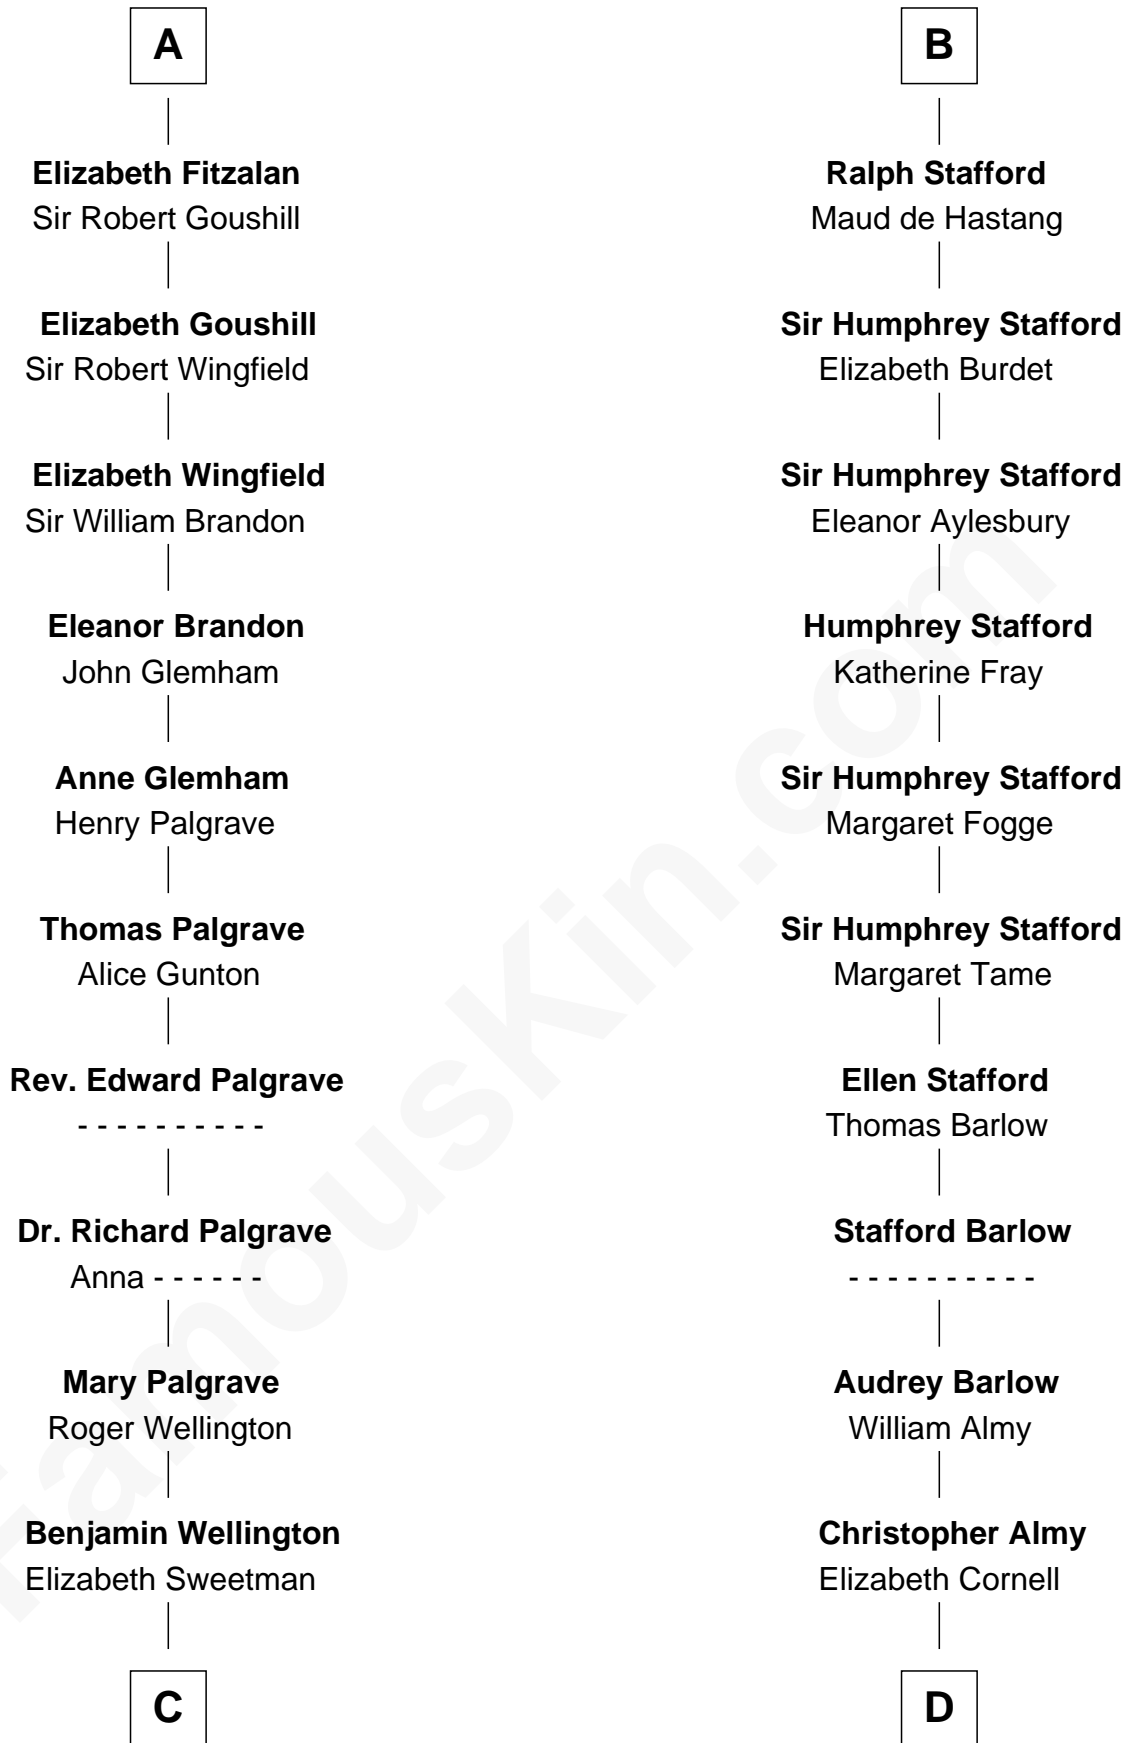

## Relationship Chart of

### Eli Whitney

*Inventor of the Cotton Gin*

19th cousin 1 time removed of

### William Ellery

*Signer of the Declaration of Independence*

**C**

**Elizabeth Wellington**

John Fay

**Benjamin Fay**

Martha Miles

**Elizabeth Fay**

Eli Whitney

**Eli Whitney**

*Inventor of the Cotton Gin*

**D**

**Col. Job Almy**

Ann Lawton

**Elizabeth Almy**

William Ellery