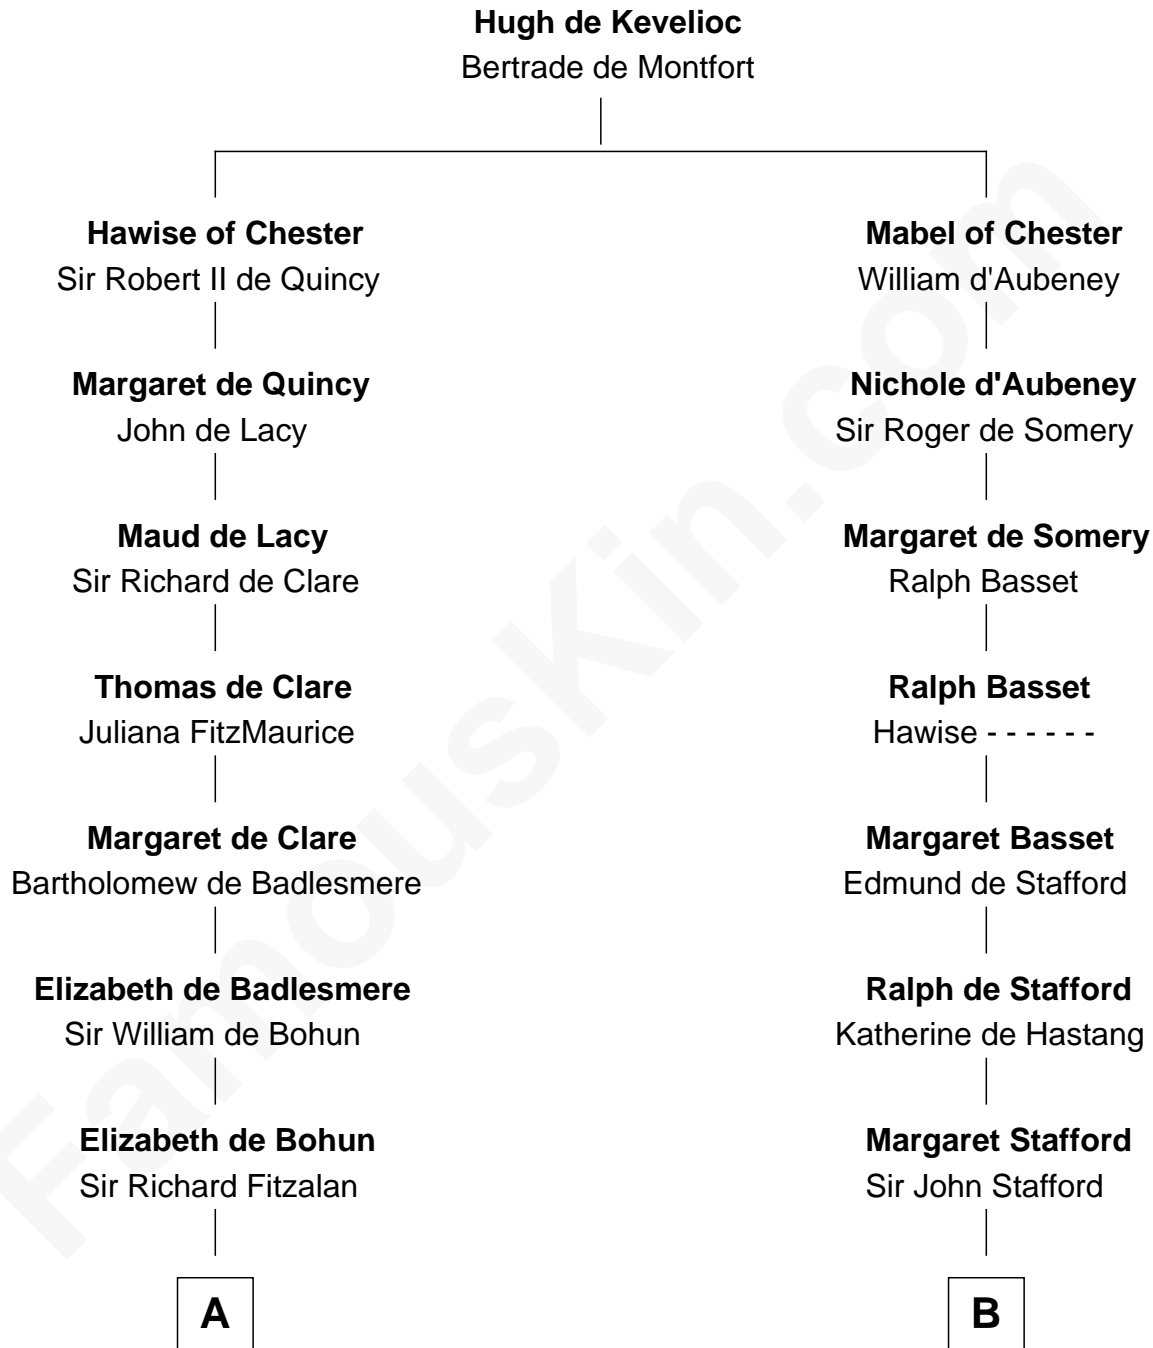

## Relationship Chart of

### Eli Whitney

*Inventor of the Cotton Gin*

19th cousin 1 time removed of

### William Ellery

*Signer of the Declaration of Independence*

**C**

**Elizabeth Wellington**

John Fay

**Benjamin Fay**

Martha Miles

**Elizabeth Fay**