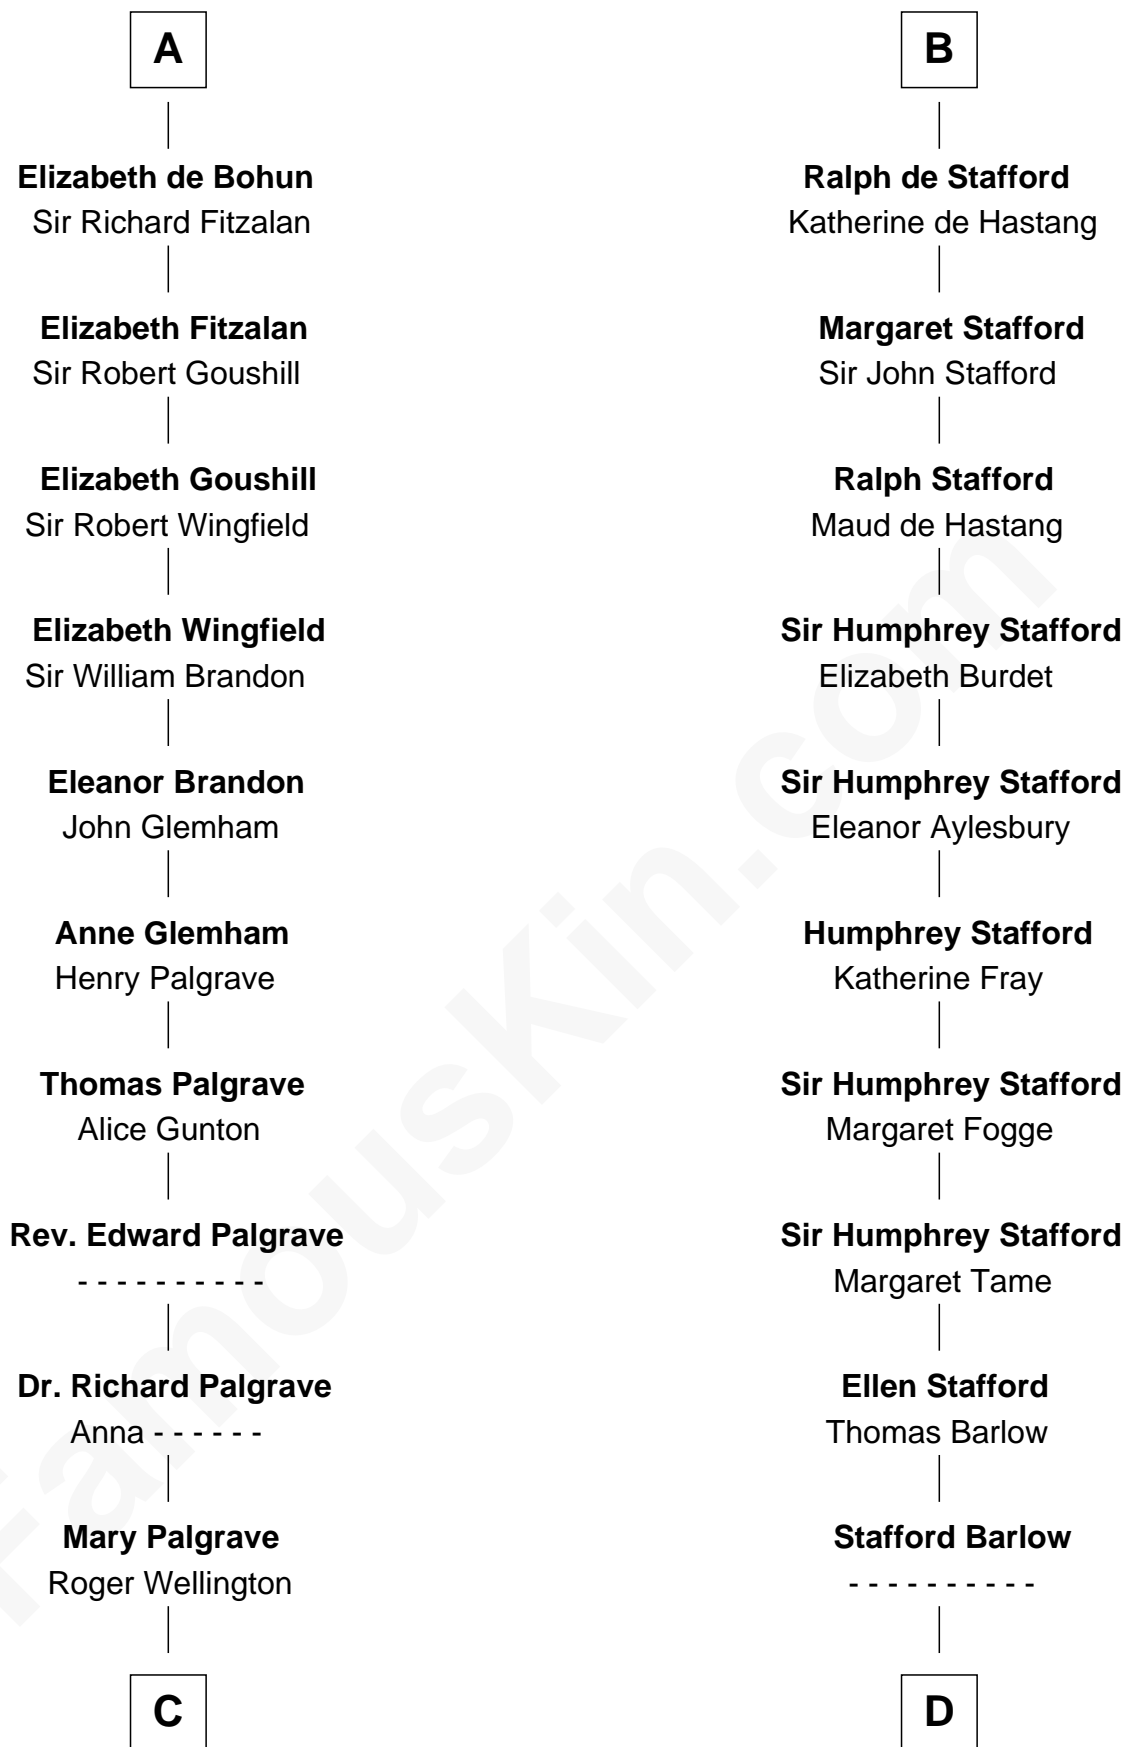

FamousKin.com Relationship Chart of

Eli Whitney

Inventor of the Cotton Gin

21st cousin of

William Ellery

Signer of the Declaration of Independence

Robert of Gloucester

Mabel FitzHamon

Ralph Basset

Ralph Basset

Hawise - - - - -

Margaret Basset

Edmund de Stafford

B

C

Benjamin Wellington

Elizabeth Sweetman

Elizabeth Wellington

John Fay

Benjamin Fay

Martha Miles

Elizabeth Fay

Eli Whitney

Eli Whitney