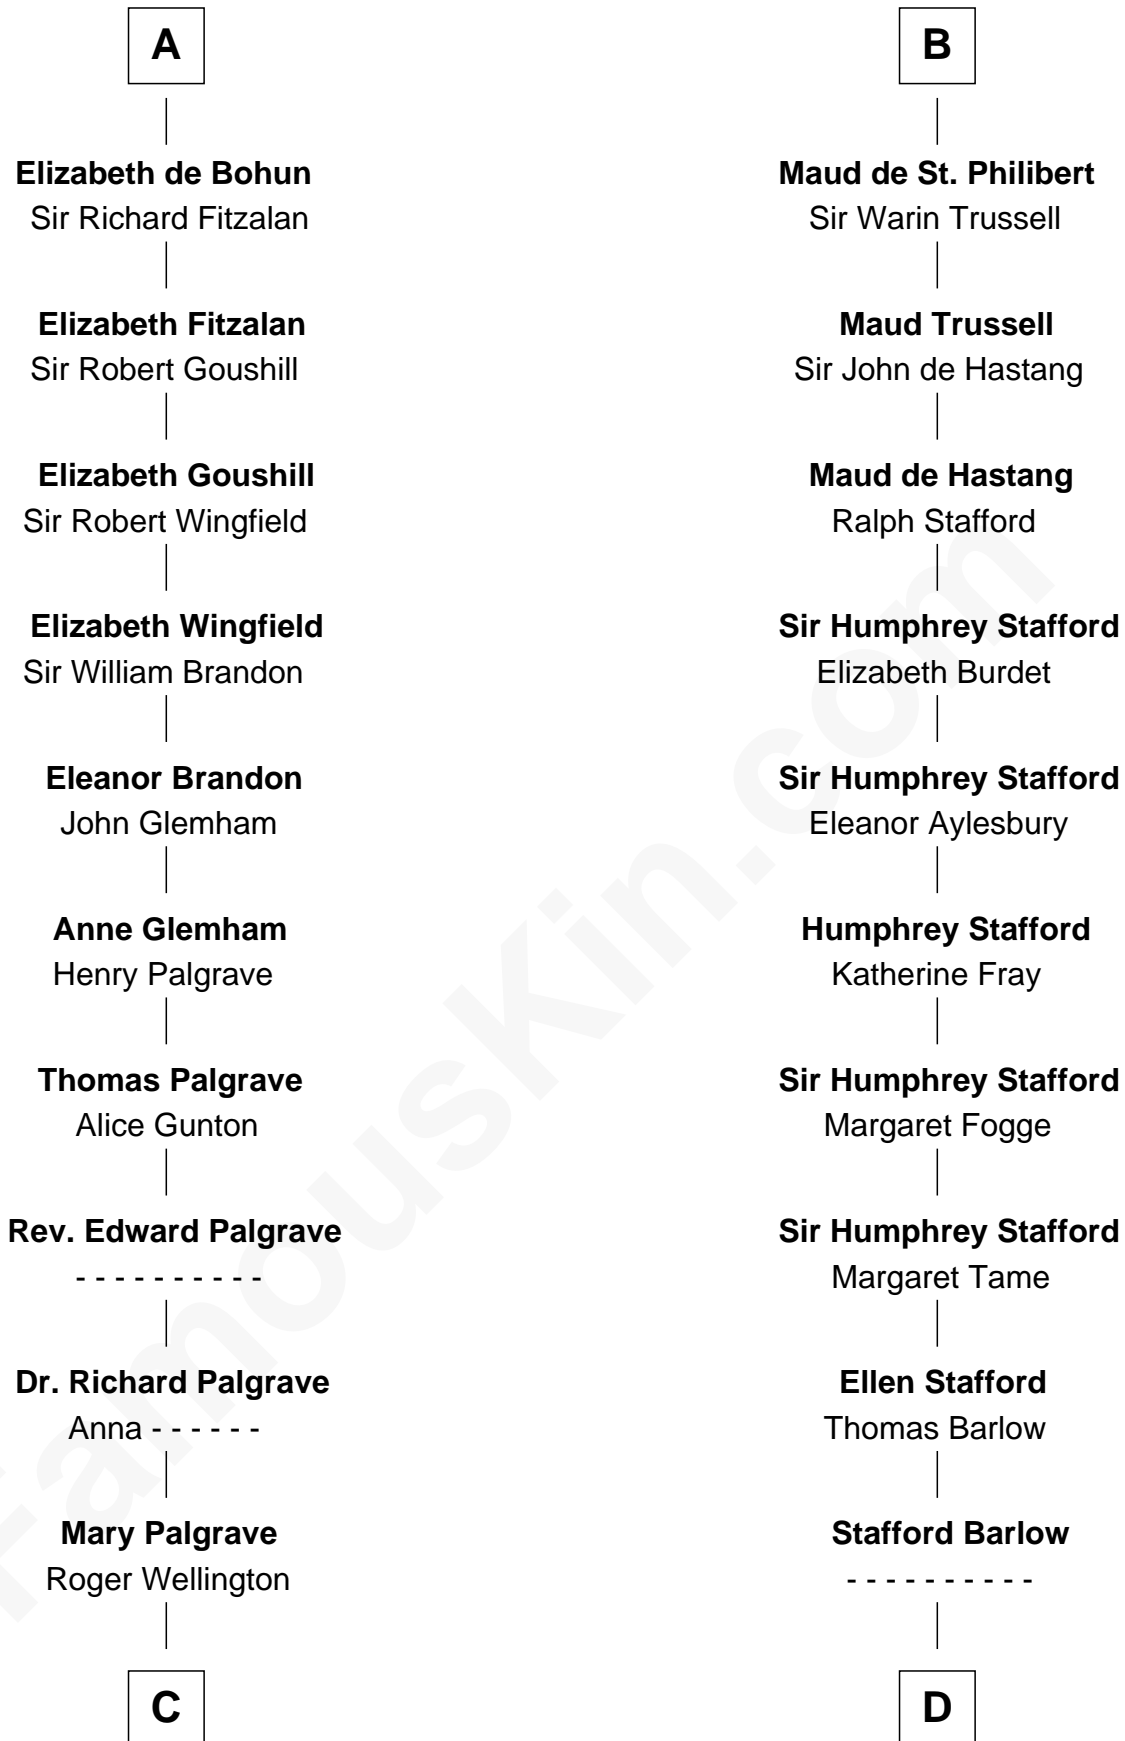

FamousKin.com Relationship Chart of

Eli Whitney

Inventor of the Cotton Gin

21st cousin of

William Ellery

Signer of the Declaration of Independence

Robert de Beaumont

Amicia de Gael

Sir Ralph de Tony

Ida de Tony

Henry II, King of England

Sir William Longespee

Ela of Salisbury

Ida Longespee

Sir William de Beauchamp

Beatrice de Beauchamp

Thomas FitzOtto

Maud FitzThomas

John de Botetourte

Ada de Botetourte

Sir John de St. Philibert

B

C

Benjamin Wellington

Elizabeth Sweetman

Elizabeth Wellington

John Fay

Benjamin Fay

Martha Miles

Elizabeth Fay

Eli Whitney

Eli Whitney