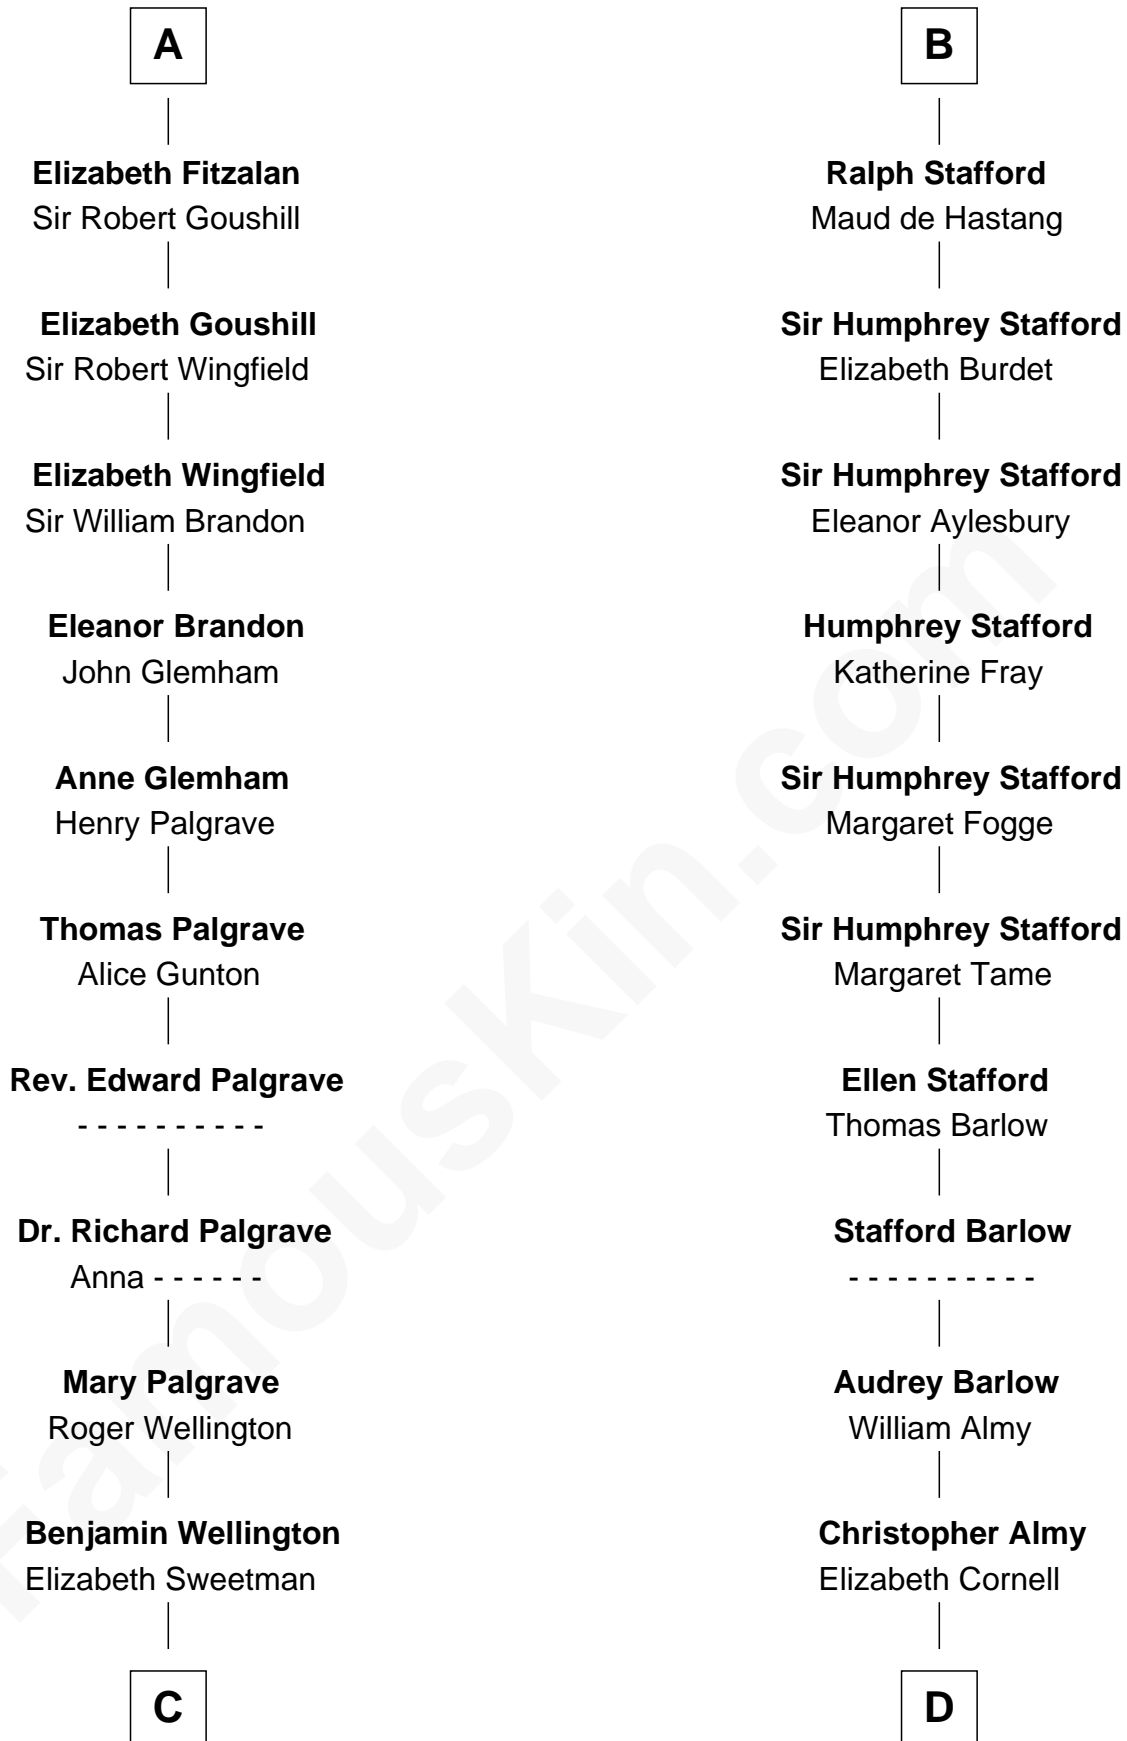

FamousKin.com

Relationship Chart of

Eli Whitney

Inventor of the Cotton Gin

19th cousin 1 time removed of

William Ellery

Signer of the Declaration of Independence

C

Elizabeth Wellington

John Fay

Benjamin Fay

Martha Miles

Elizabeth Fay

Eli Whitney

Eli Whitney

Inventor of the Cotton Gin