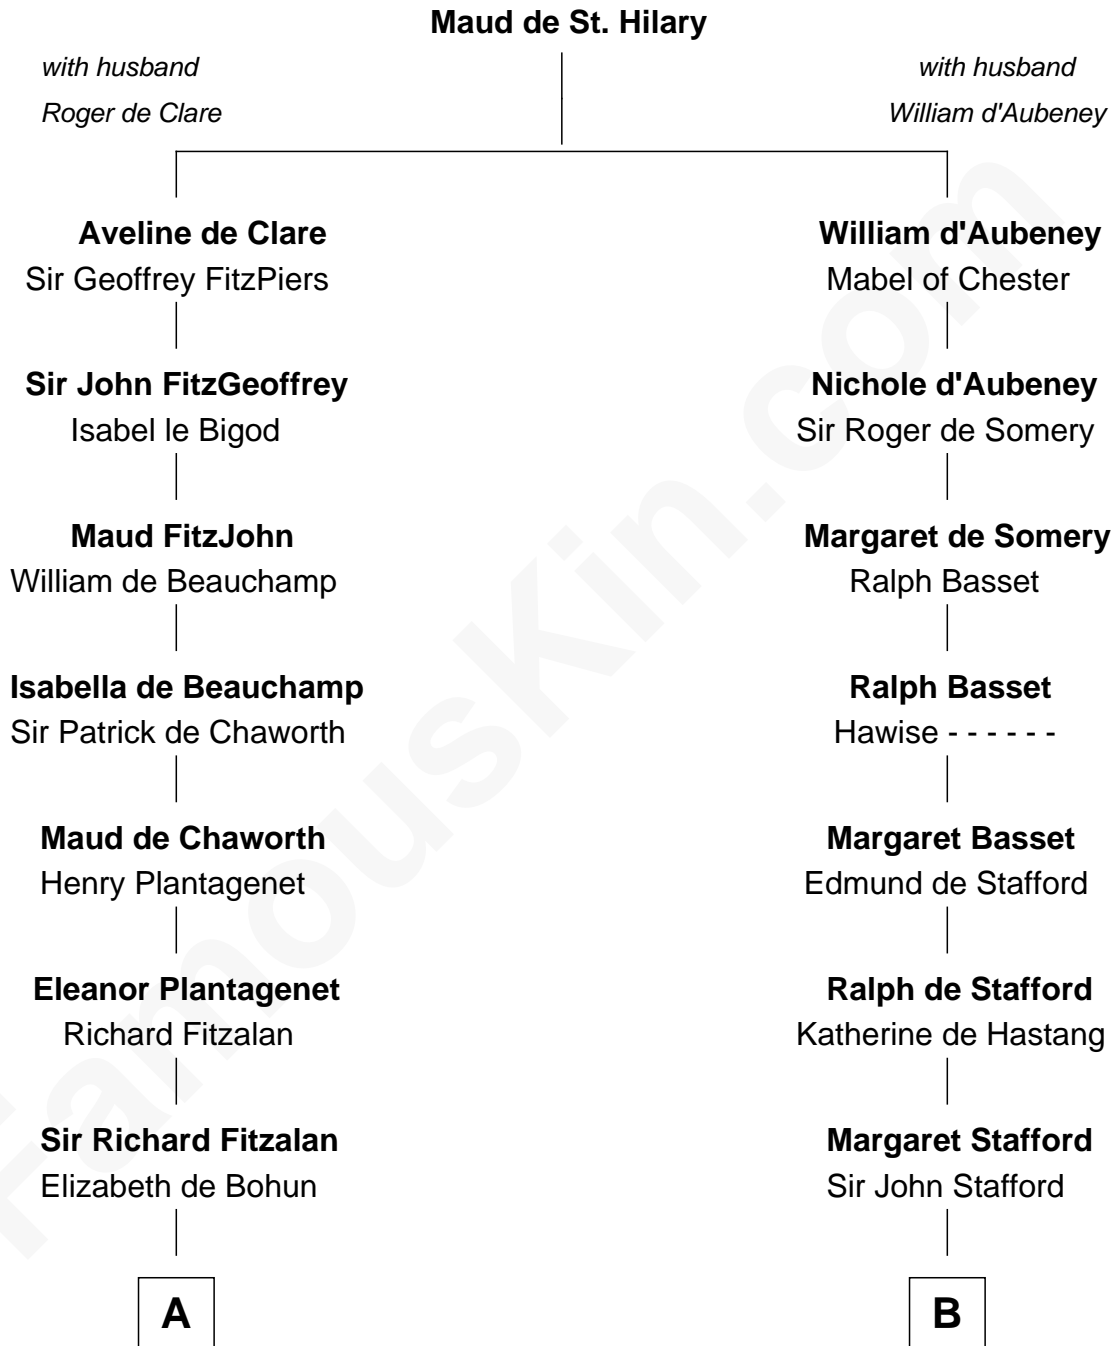

FamousKin.com

Relationship Chart of

Eli Whitney

Inventor of the Cotton Gin

19th cousin 1 time removed of

William Ellery

Signer of the Declaration of Independence

C

Elizabeth Wellington

John Fay

Benjamin Fay

Martha Miles

Elizabeth Fay

Eli Whitney

Eli Whitney

Inventor of the Cotton Gin