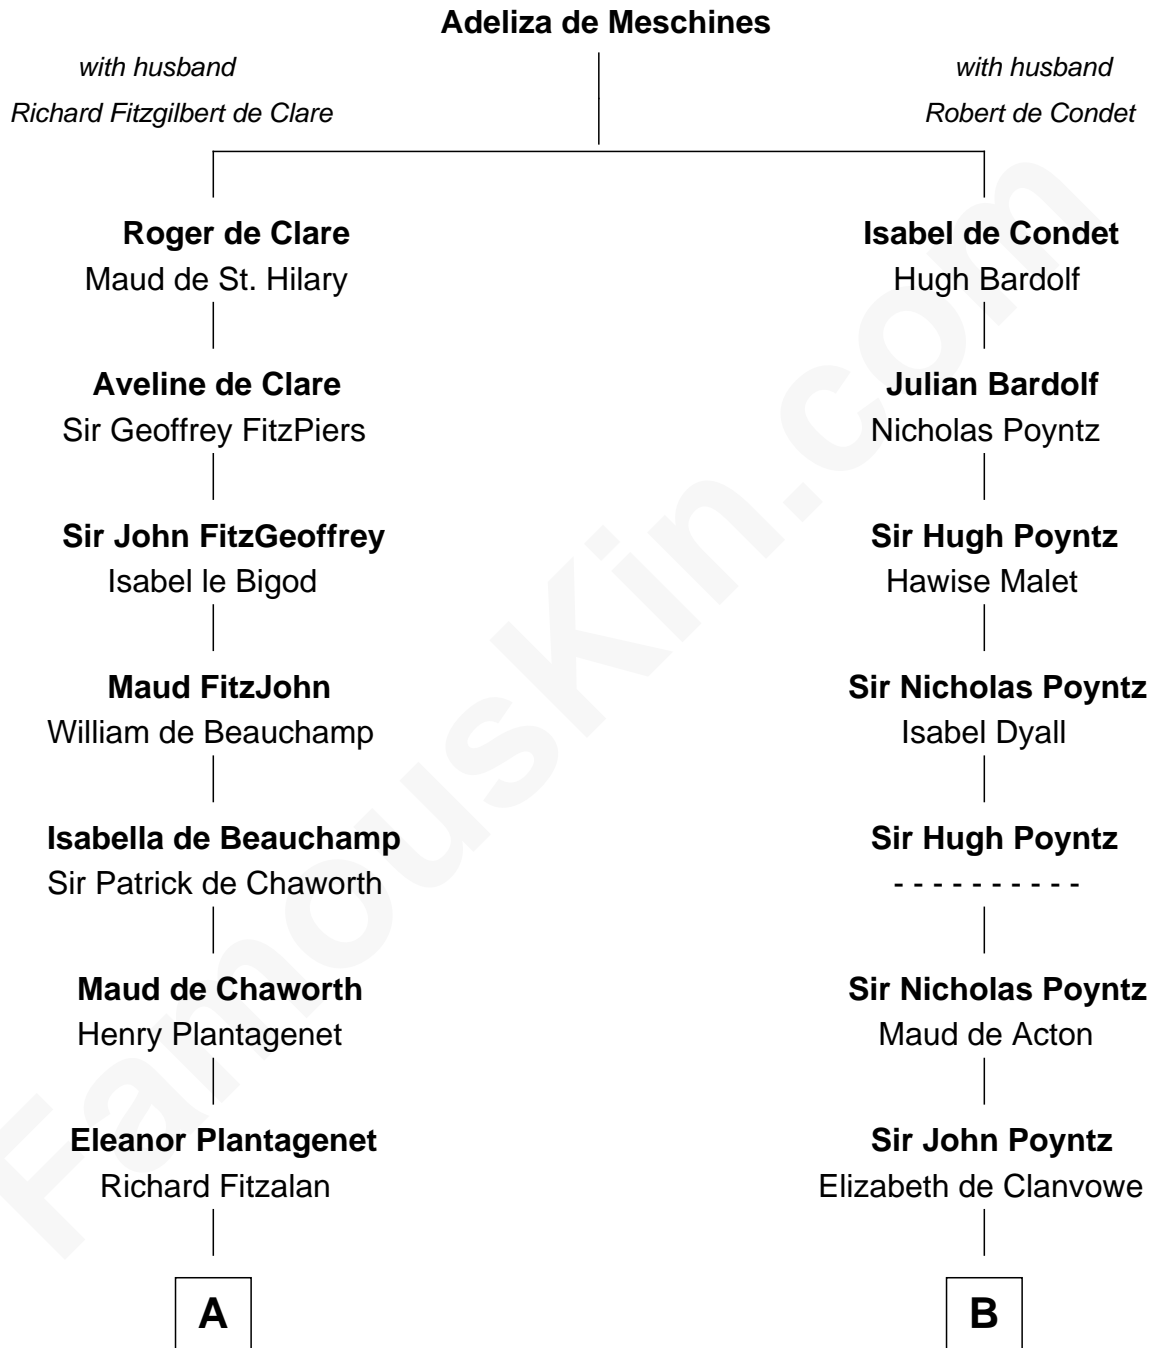

FamousKin.com

Relationship Chart of

Eli Whitney

Inventor of the Cotton Gin

19th cousin 2 times removed of

William Ellery

Signer of the Declaration of Independence

C

Benjamin Wellington
Elizabeth Sweetman

Elizabeth Wellington
John Fay

Benjamin Fay
Martha Miles

Elizabeth Fay
Eli Whitney

Eli Whitney
Inventor of the Cotton Gin

D

Col. Job Almy
Ann Lawton

Elizabeth Almy
William Ellery