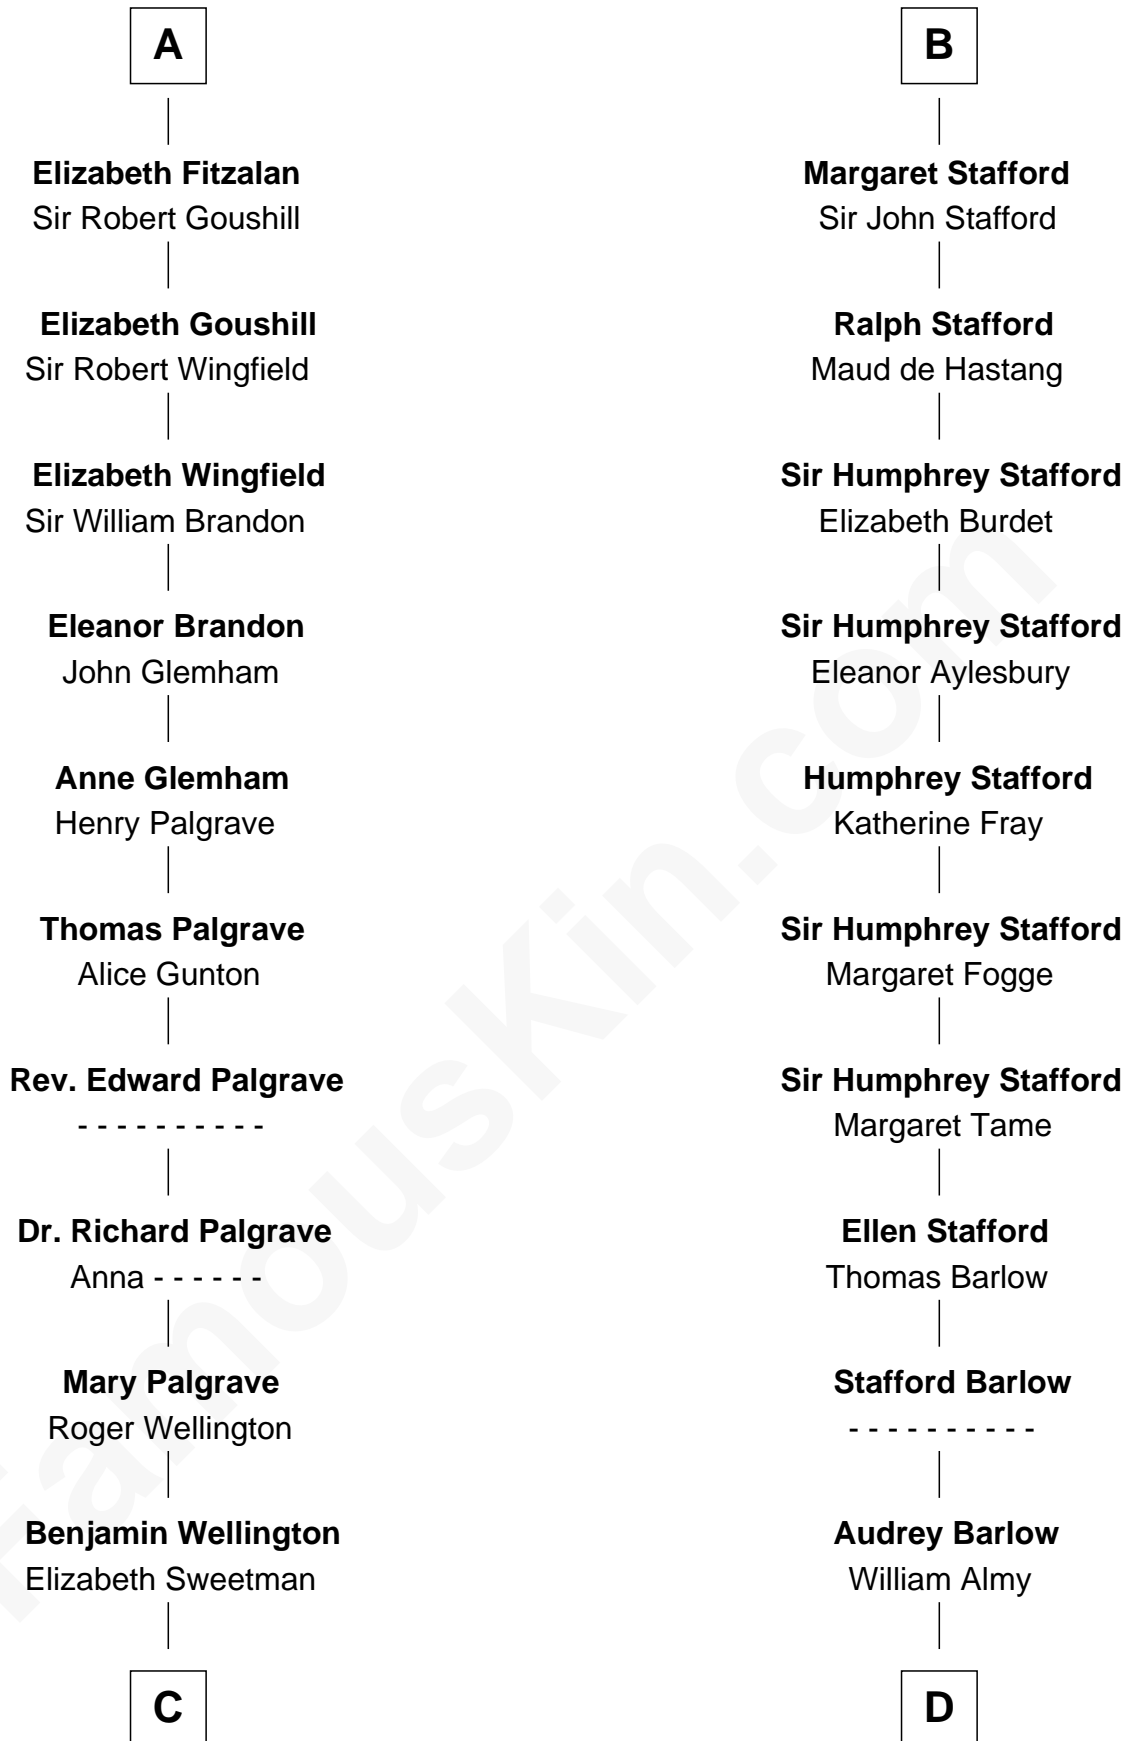

# FamousKin.com Relationship Chart of

**Eli Whitney**

*Inventor of the Cotton Gin*

20th cousin of

**William Ellery**

*Signer of the Declaration of Independence*

**John FitzGilbert**  
Sybilla of Salisbury

**C**

**Elizabeth Wellington**

John Fay

**Benjamin Fay**

Martha Miles

**Elizabeth Fay**

Eli Whitney

**Eli Whitney**

*Inventor of the Cotton Gin*

**D**

**Christopher Almy**

Elizabeth Cornell

**Col. Job Almy**

Ann Lawton

**Elizabeth Almy**

William Ellery

**William Ellery**