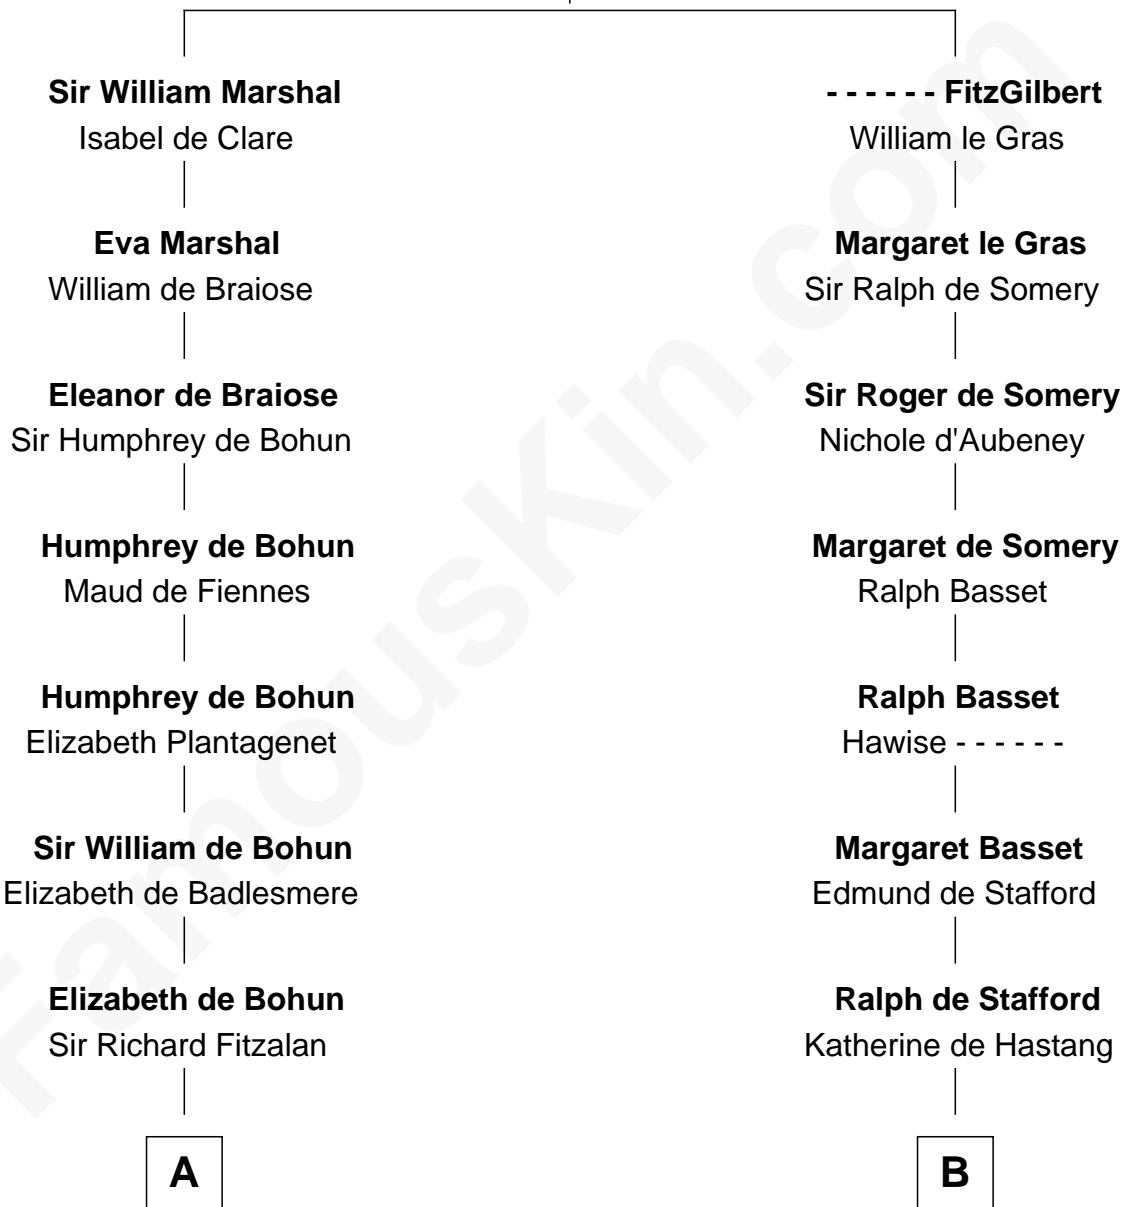

# FamousKin.com Relationship Chart of

**Eli Whitney**

*Inventor of the Cotton Gin*

20th cousin of

**William Ellery**

*Signer of the Declaration of Independence*

**John FitzGilbert**  
Sybilla of Salisbury

**C**

**Elizabeth Wellington**

John Fay

**Benjamin Fay**

Martha Miles

**Elizabeth Fay**

Eli Whitney

**Eli Whitney**

*Inventor of the Cotton Gin*

**D**

**Christopher Almy**

Elizabeth Cornell

**Col. Job Almy**

Ann Lawton

**Elizabeth Almy**

William Ellery

**William Ellery**