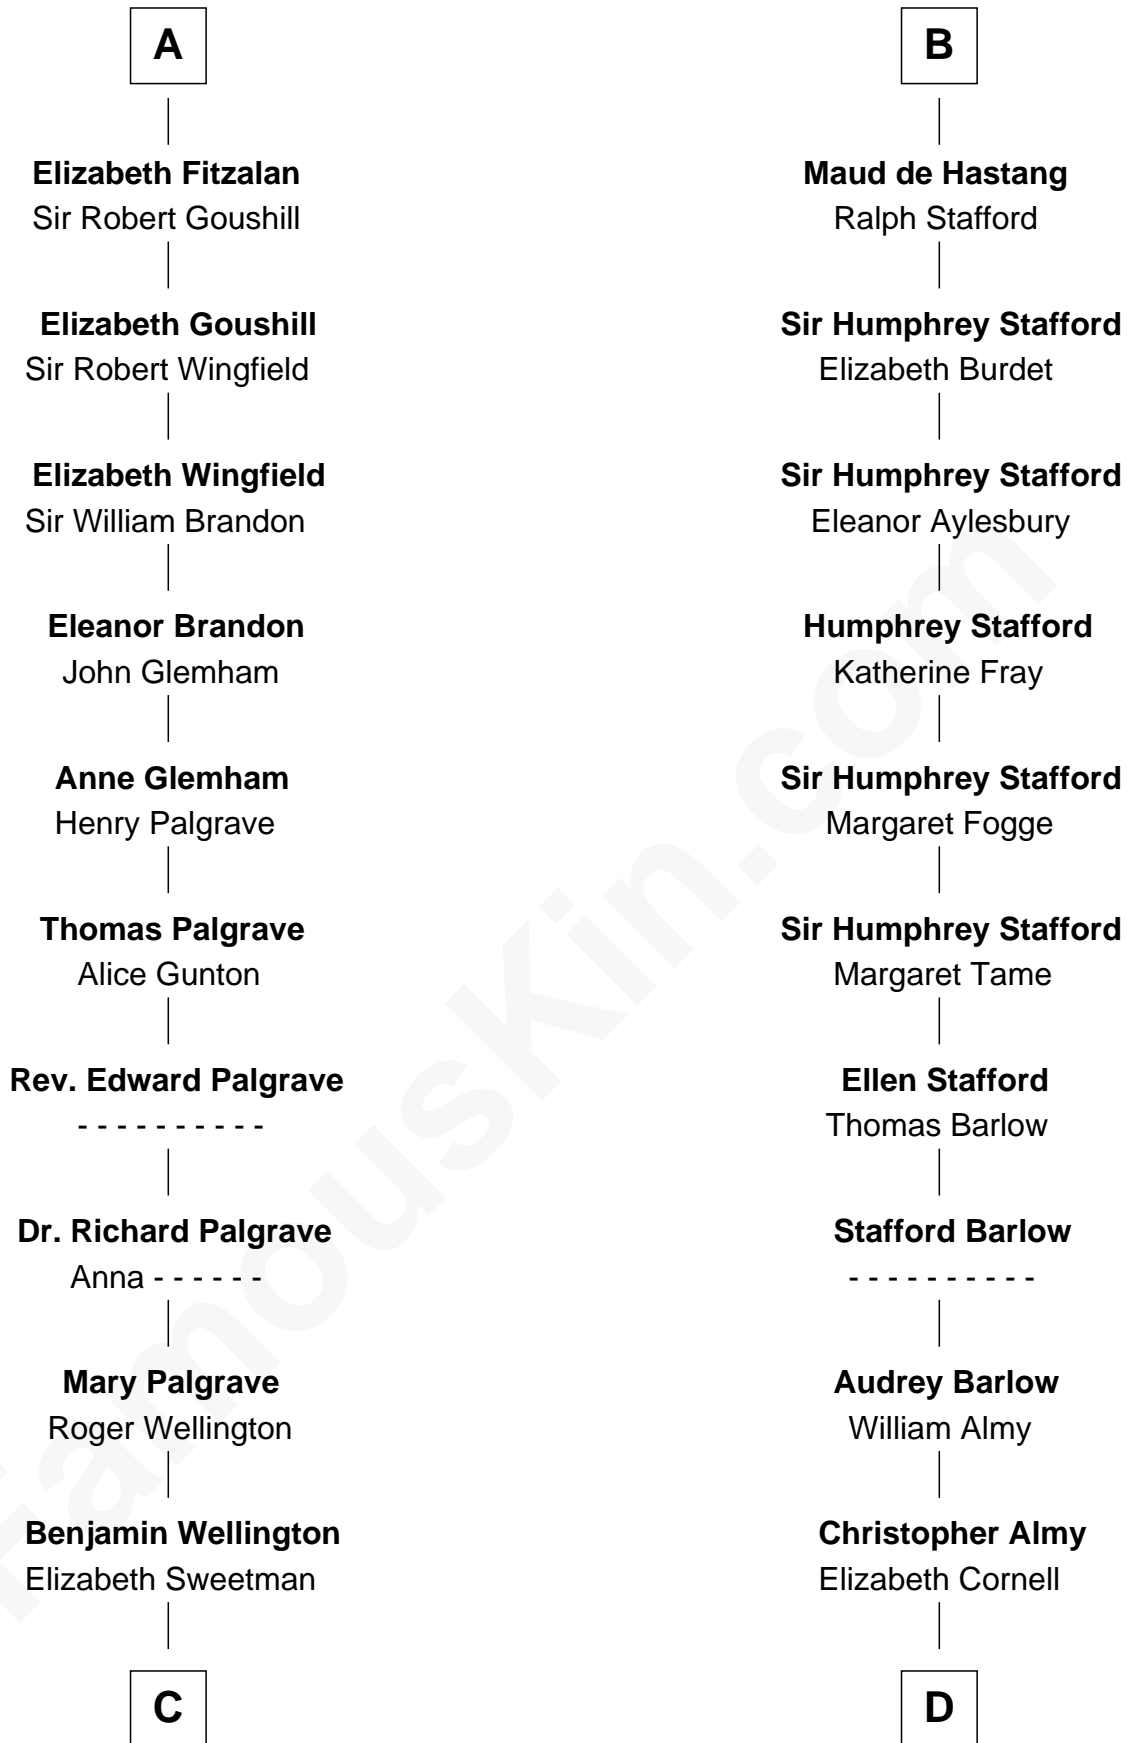

FamousKin.com

Relationship Chart of

Eli Whitney

Inventor of the Cotton Gin

19th cousin 1 time removed of

William Ellery

Signer of the Declaration of Independence

C

Elizabeth Wellington

John Fay

Benjamin Fay

Martha Miles

Elizabeth Fay

Eli Whitney

Eli Whitney

Inventor of the Cotton Gin