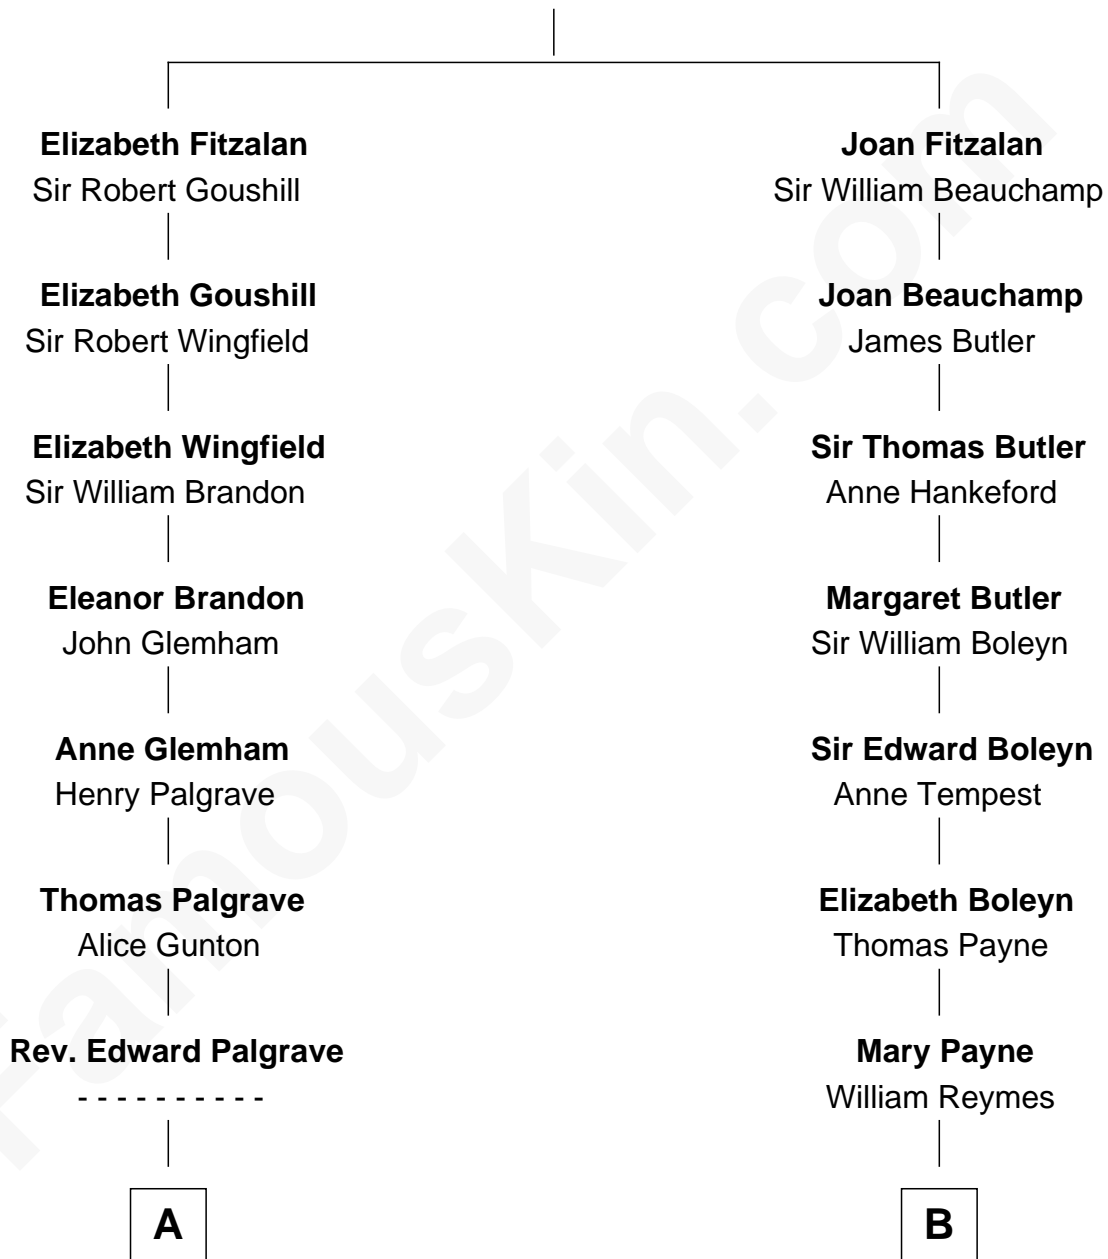

FamousKin.com

Relationship Chart of

Eli Whitney

Inventor of the Cotton Gin

13th cousin 6 times removed of

David Crosby

Singer and Songwriter

Sir Richard Fitzalan

Elizabeth de Bohun

C

Frederic Van Schoonhoven Crosby

Julia Floyd Delafield

Floyd Delafield Crosby

Alph Van Corlandt Whitehead

David Crosby

Singer and Songwriter