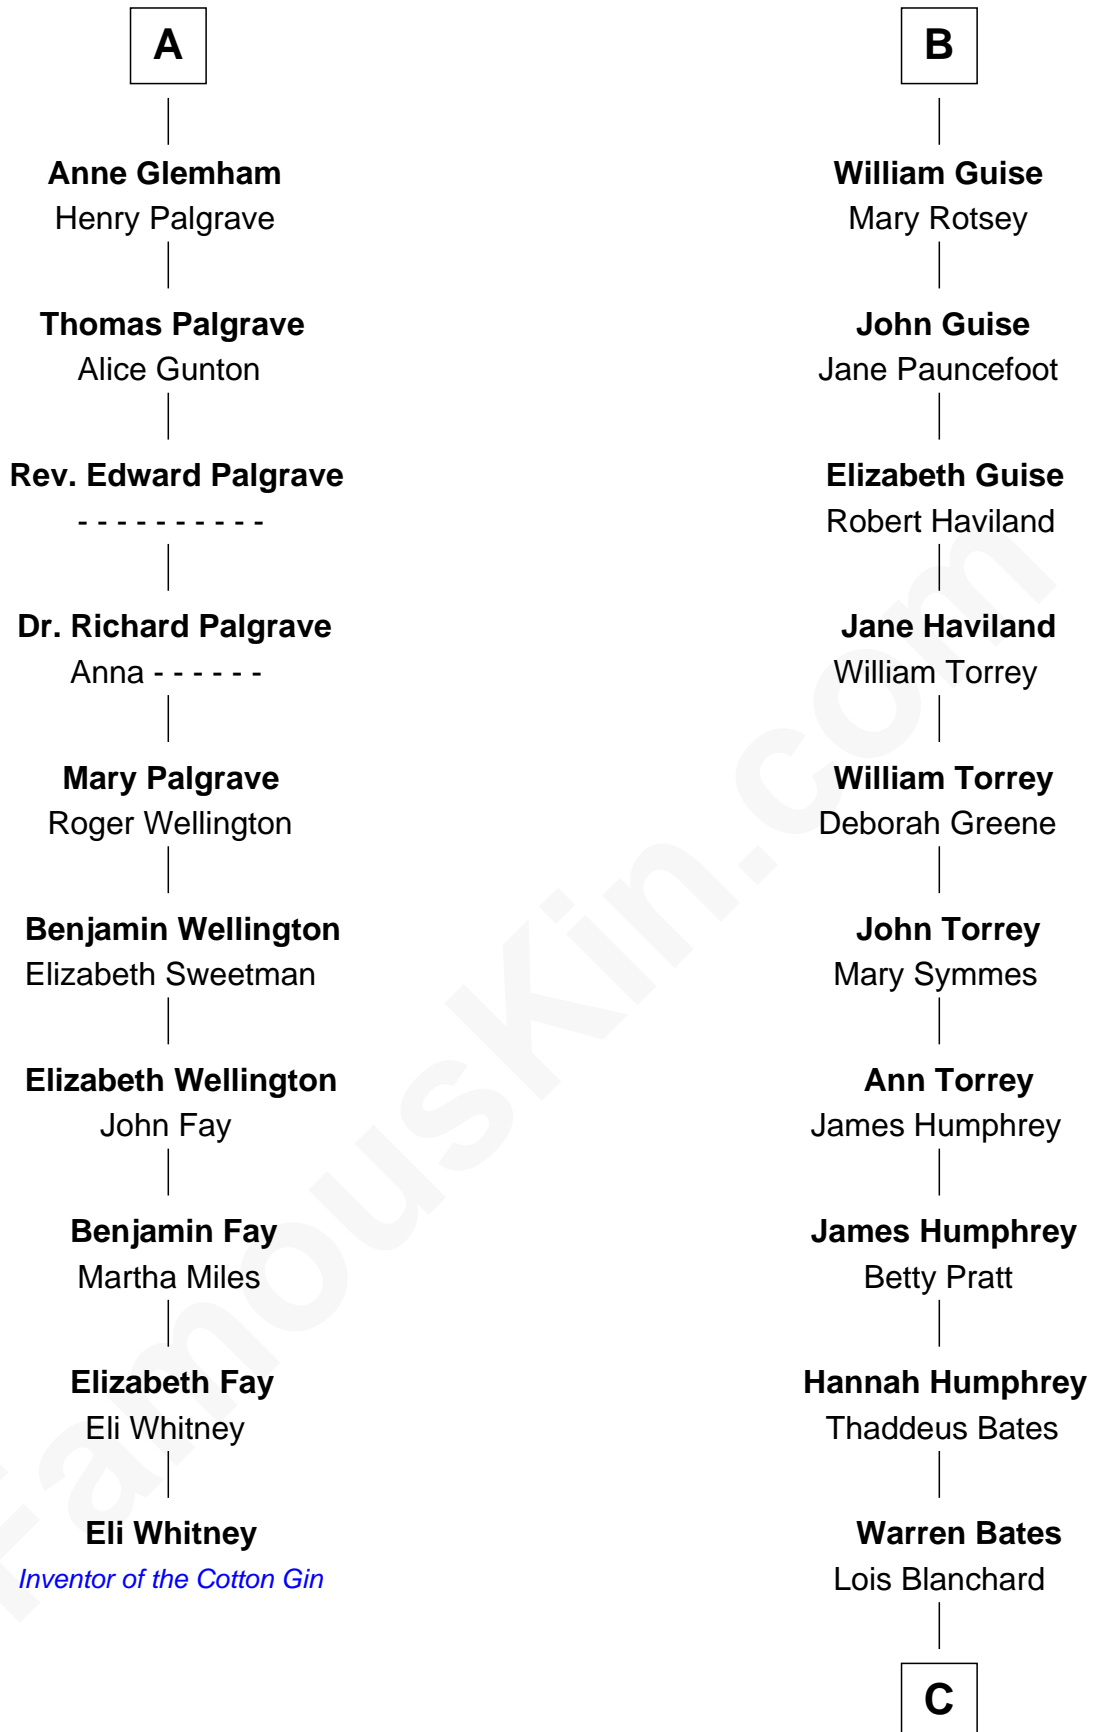

# FamousKin.com Relationship Chart of

**Eli Whitney**

*Inventor of the Cotton Gin*

16th cousin 5 times removed of

**Hal Holbrook**

*TV and Movie Actor*

**King Edward I**

*with wife  
Eleanor of Castile*

**Elizabeth Goushill**  
Sir Robert Wingfield

**Elizabeth Wingfield**  
Sir William Brandon

**Eleanor Brandon**  
John Glemham

**Edmund of Woodstock**  
Margaret Wake

**Joan Plantagenet**  
Thomas Holand

**John de Holand**  
Elizabeth of Lancaster

**Constance de Holand**  
Sir John Grey

**Sir Edmund Grey**  
Katherine Percy

**Anne Grey**  
Sir John Grey

*Probable*

**Tacy Grey**  
John Guise

**A**

**B**

**C**

**Jane White Bates**

Allen Vining

**Lois Bates Vining**

George Holbrook

**Allen Vining Holbrook**

Minnie Alberta Rowe

**Harold Rowe Holbrook**

Aileen R. Davenport