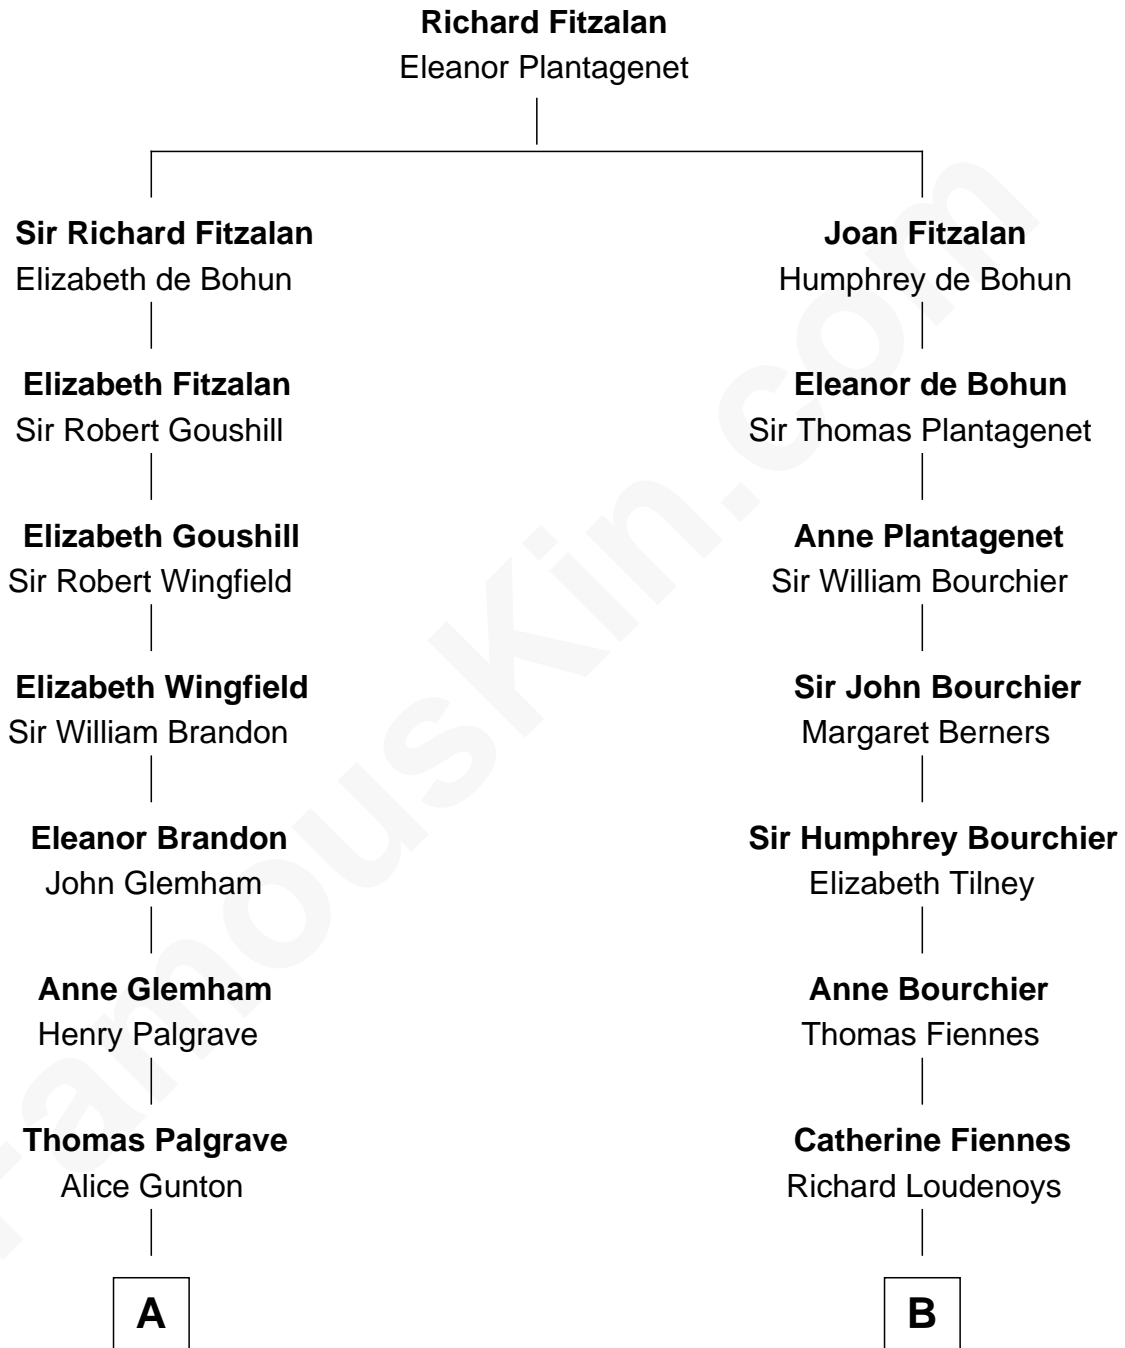

FamousKin.com

Relationship Chart of

Eli Whitney

Inventor of the Cotton Gin

14th cousin 6 times removed of

Ali Wentworth

TV Actress and Comedienne

C

Howard Elliott

Janet January

Janet January Elliott

Richard Bryant Hobart

Mable Bryant Hobart

Eric Bartlett Wentworth

Ali Wentworth

TV Actress and Comedienne