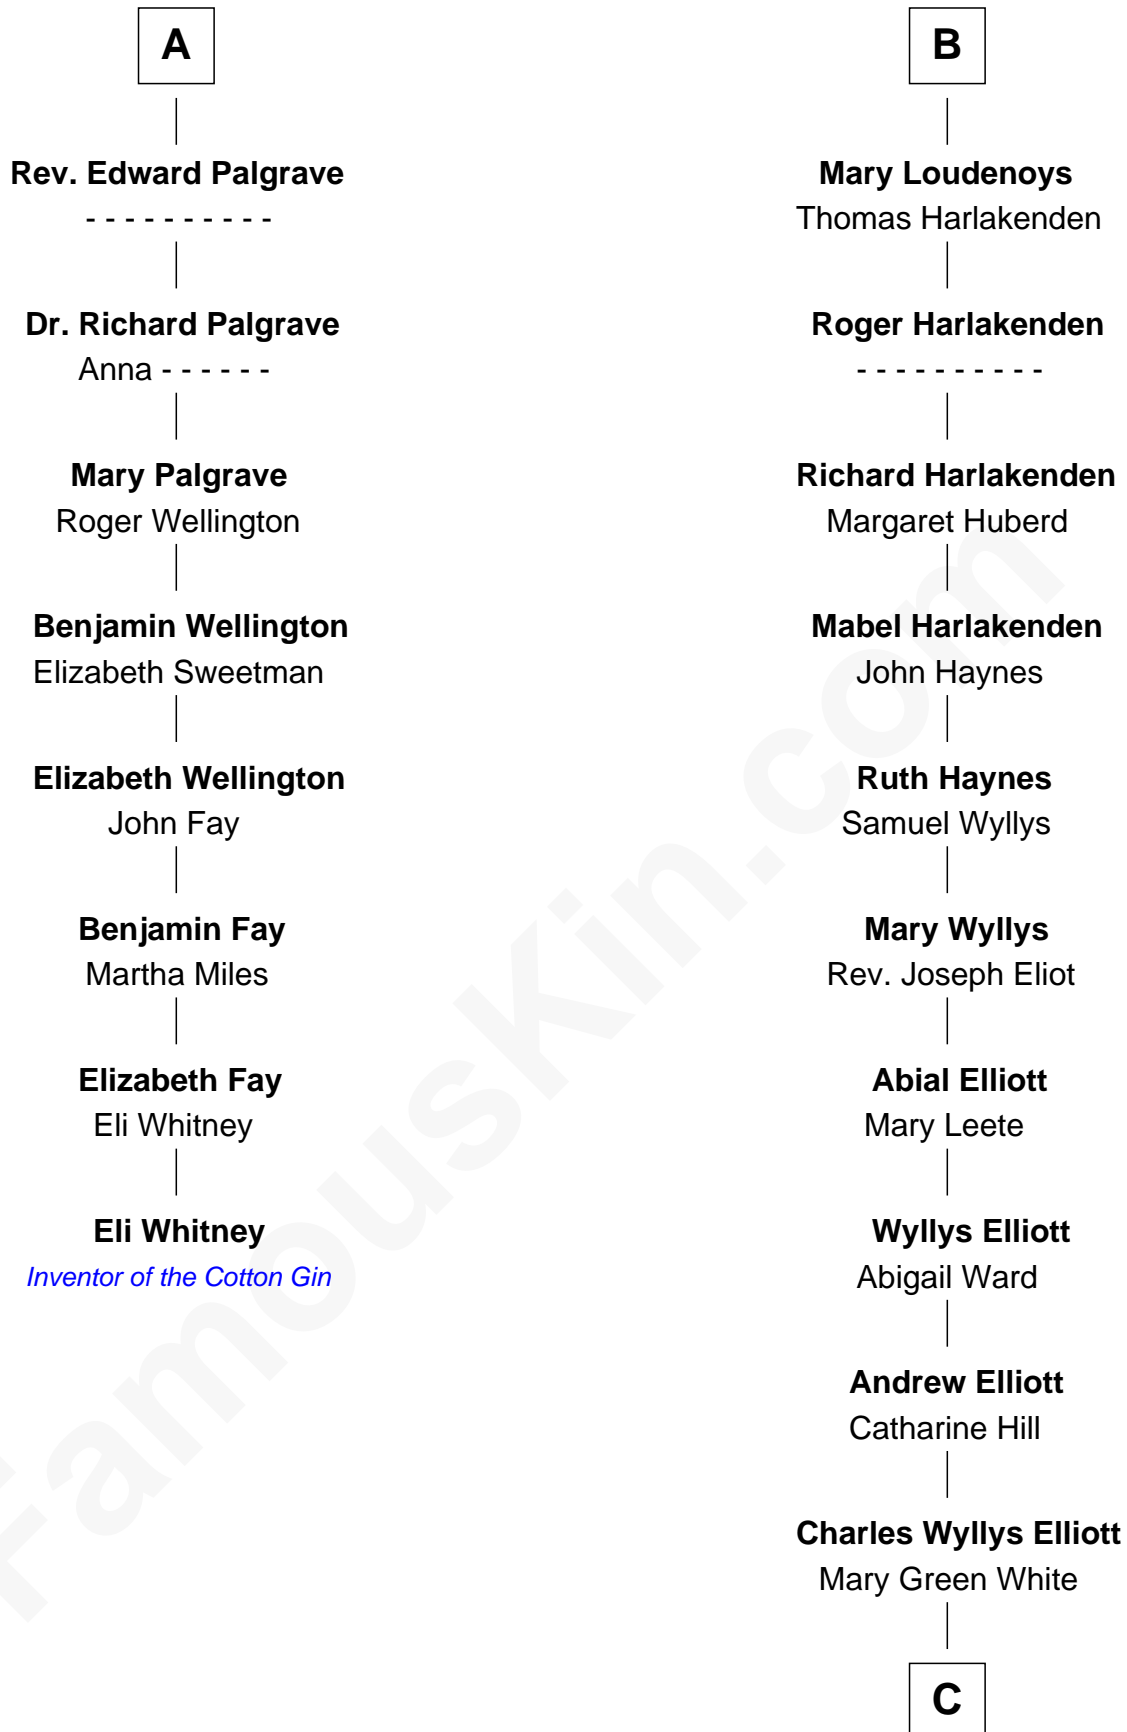

FamousKin.com

Relationship Chart of

Eli Whitney

Inventor of the Cotton Gin

14th cousin 6 times removed of

Ali Wentworth

TV Actress and Comedienne

C

Howard Elliott

Janet January

Janet January Elliott

Richard Bryant Hobart

Mable Bryant Hobart

Eric Bartlett Wentworth

Ali Wentworth

TV Actress and Comedienne