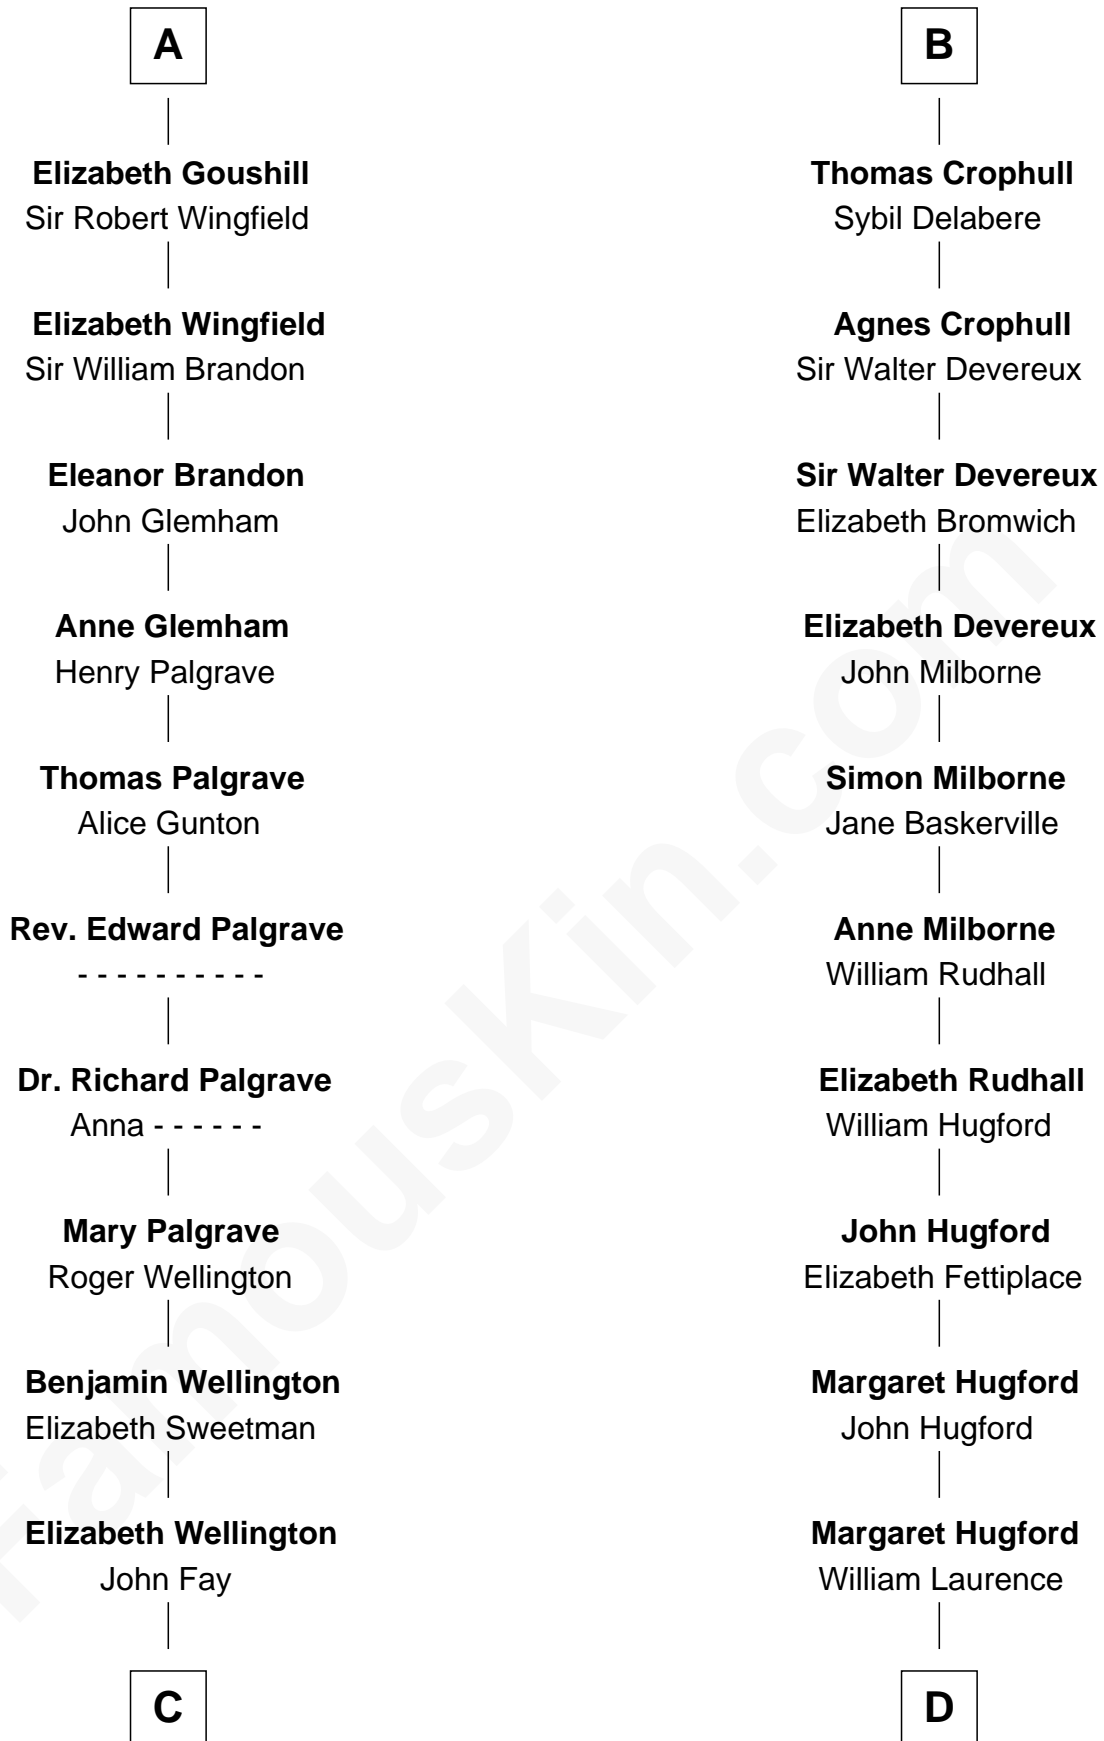

FamousKin.com

Relationship Chart of

Eli Whitney

Inventor of the Cotton Gin

19th cousin 2 times removed of

Button Gwinnett

Signer of the Declaration of Independence

Alfonso VIII of Castile

Eleanor of England

Blanche of Castile
Louis VIII, King of France

Robert I, Count of Artois
Matilda of Brabant

Blanche of Artois
Edmund Plantagenet

Henry Plantagenet
Maud de Chaworth

Eleanor Plantagenet
Richard Fitzalan

Sir Richard Fitzalan
Elizabeth de Bohun

Elizabeth Fitzalan
Sir Robert Goushill

A

Berengaria of Castile
Alfonso IX, King of Leon

Berenguela of Leon
John de Brienne

Jean de Brienne
Jeanne de Chateaudun

Blanche de Brienne
Sir William de Fiennes

Margaret de Fiennes
Sir Edmund Mortimer

Maud Mortimer
Sir Thebaud de Verdun

Margery de Verdun
Sir John Crophull

B

C

Benjamin Fay
Martha Miles

Elizabeth Fay
Eli Whitney

Eli Whitney
Inventor of the Cotton Gin