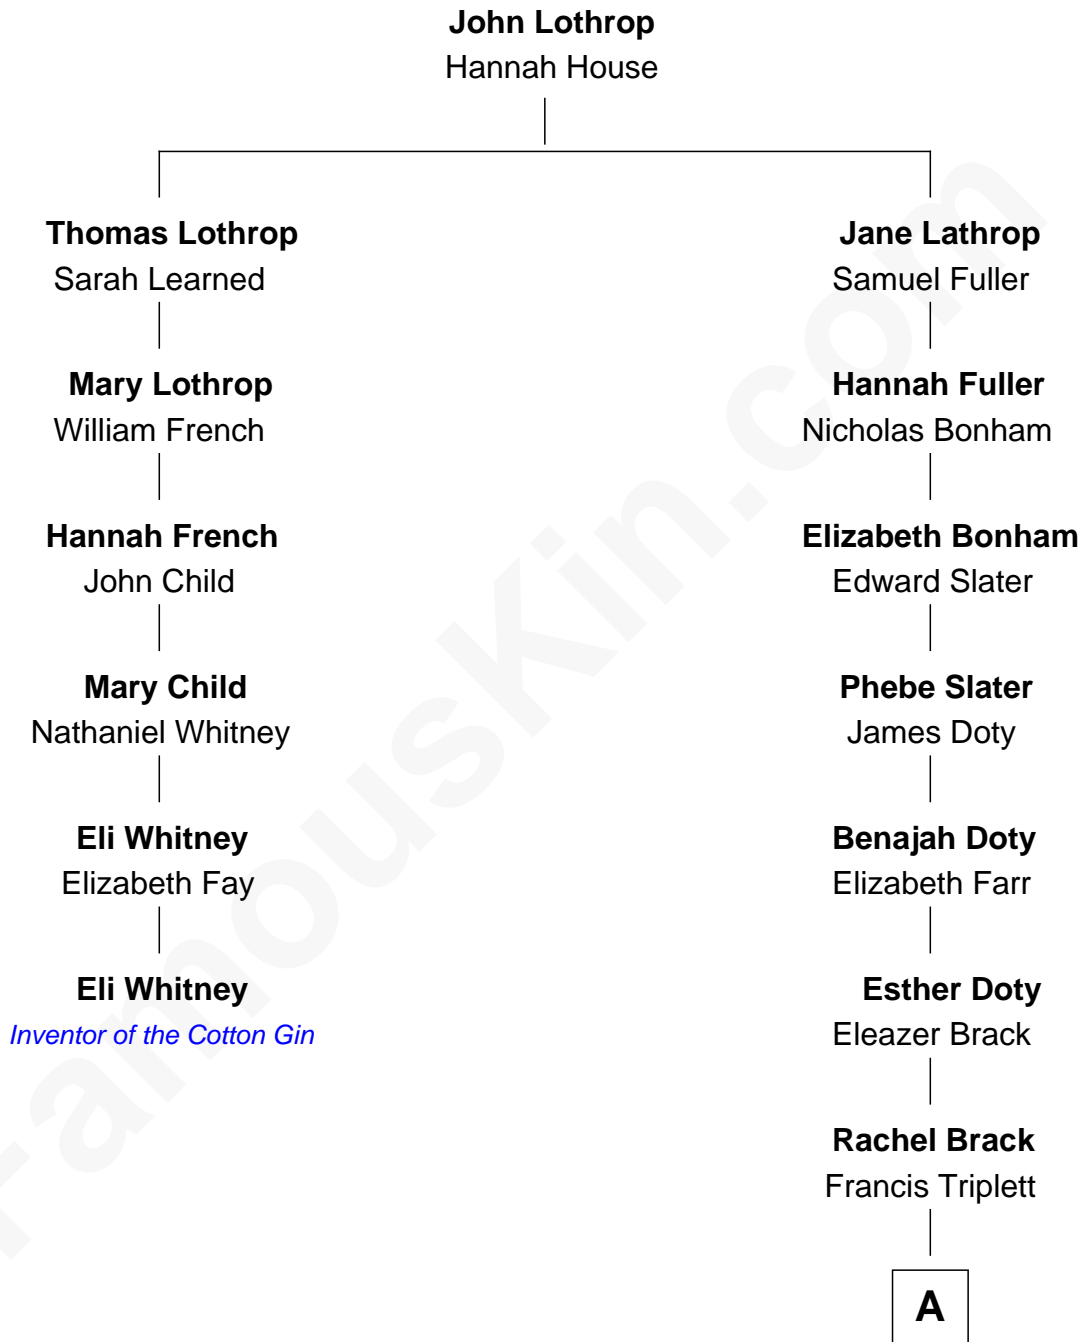

FamousKin.com

Relationship Chart of

Eli Whitney

Inventor of the Cotton Gin

5th cousin 9 times removed of

Marjorie Taylor Greene

U.S. House of Representatives

A

—
Jane Triplett

Lewis Lee

—
Walter Washington Lee

Sarah Burke

—
Lot Warren Lee

Carrie Farmer

—
Sidney Warren Lee

Maggie R. Stripling