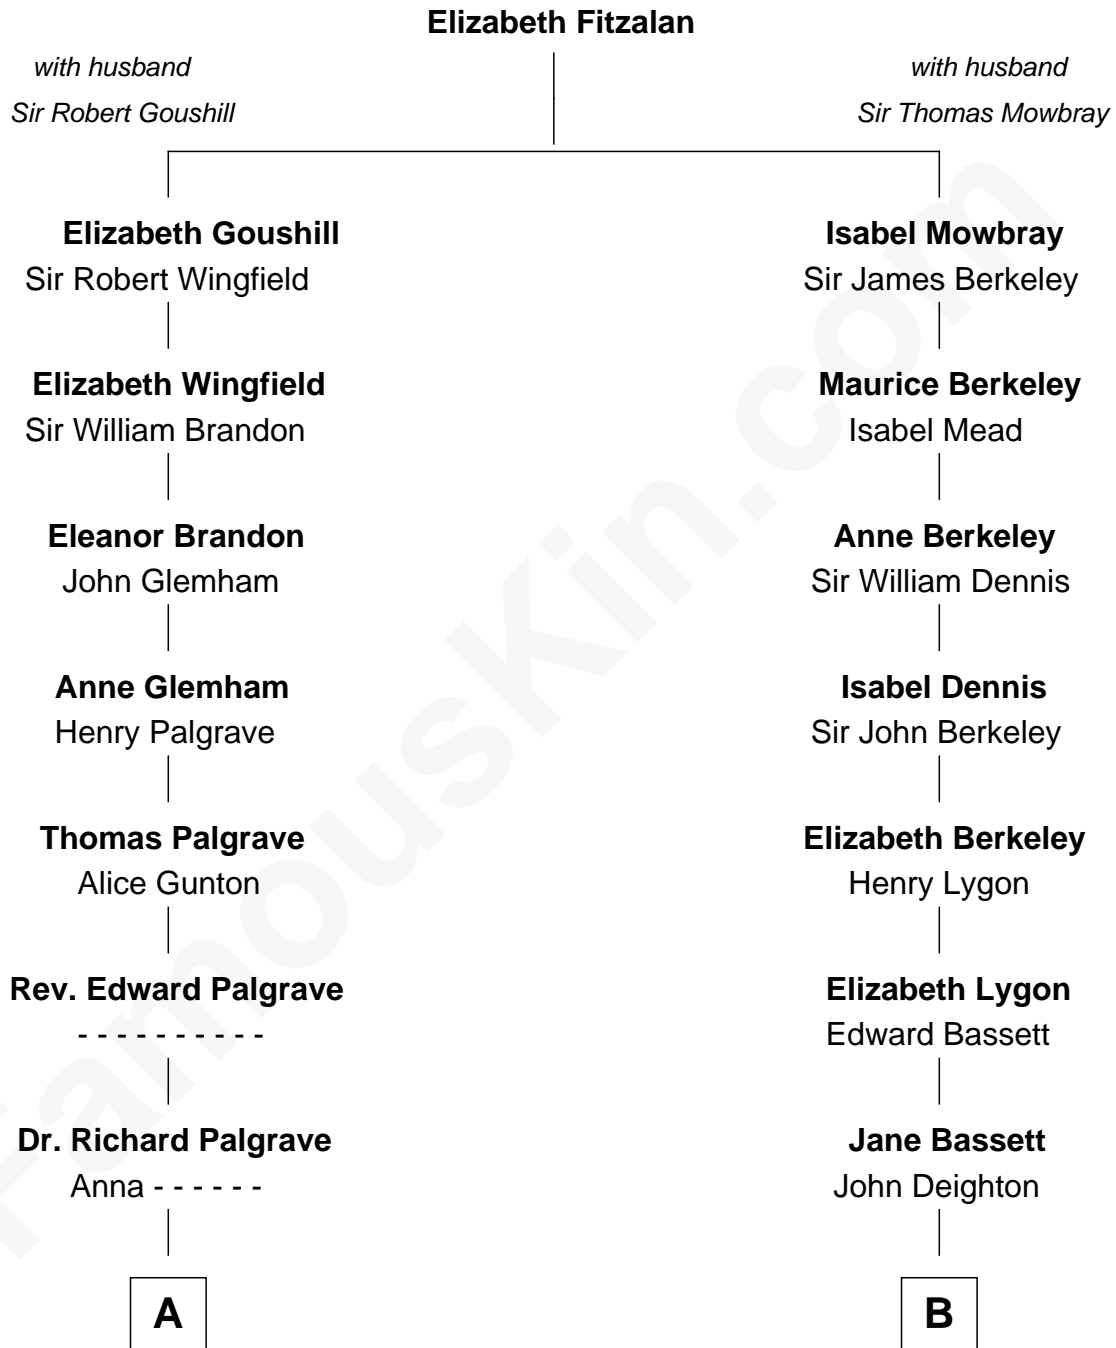

FamousKin.com

Relationship Chart of

Eli Whitney

Inventor of the Cotton Gin

12th cousin 7 times removed of

Michael Lookinland

TV Actor