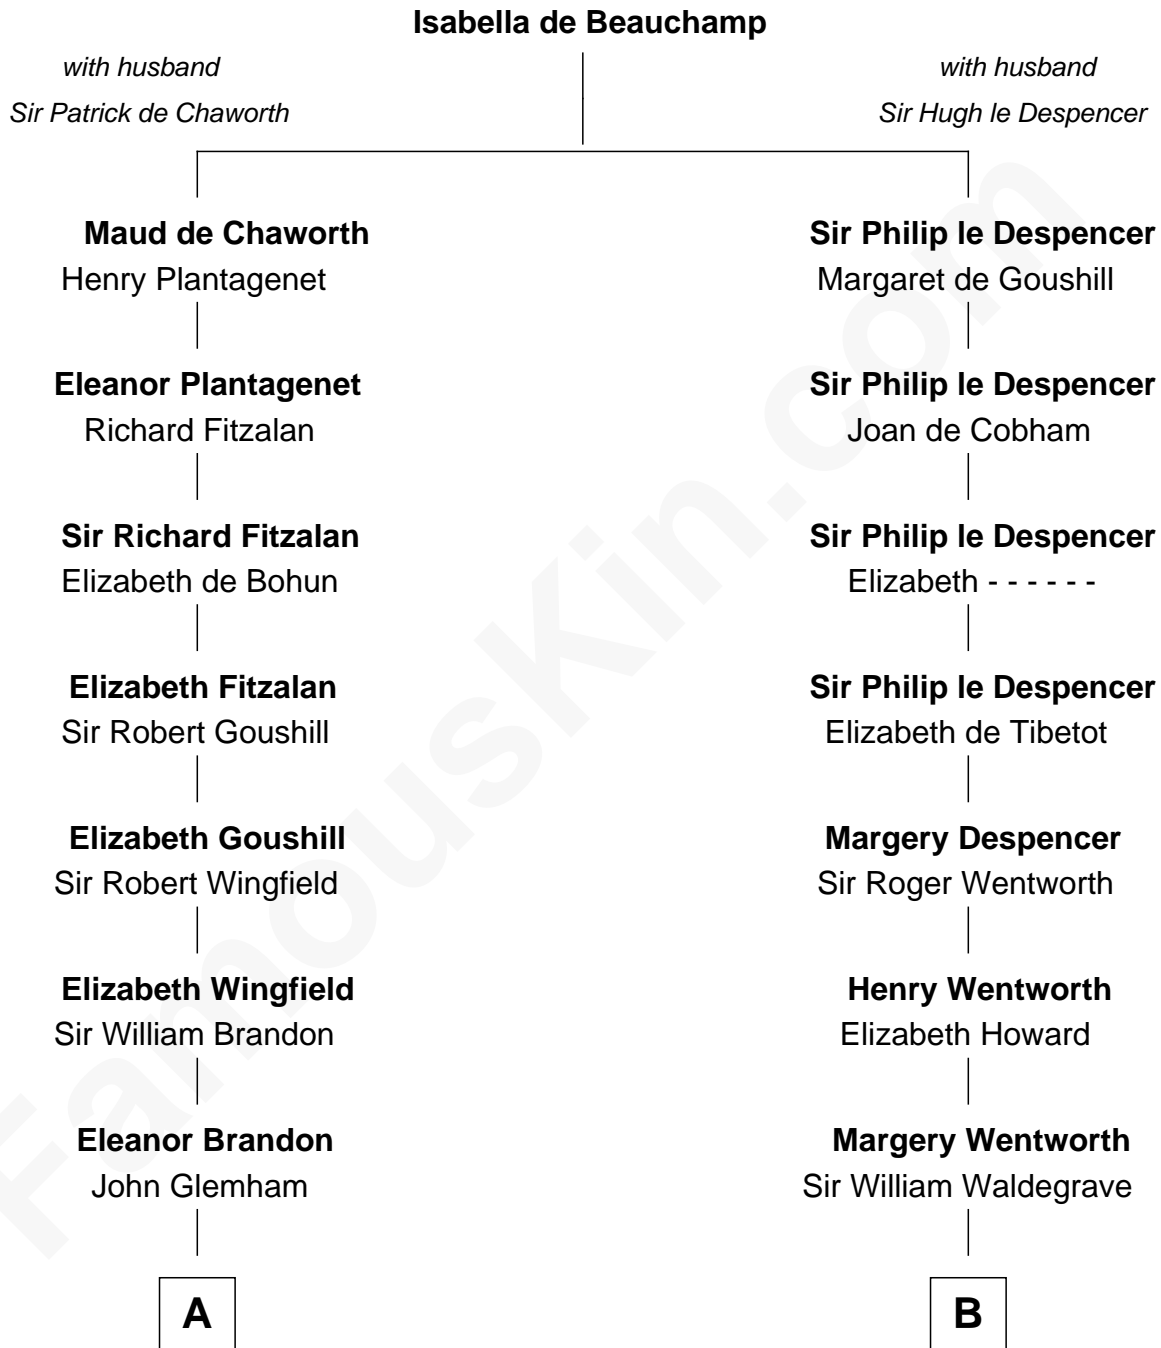

FamousKin.com

Relationship Chart of

Eli Whitney

Inventor of the Cotton Gin

16th cousin 5 times removed of

Bob Moore

Co-Founder, Bob's Red Mill

C

Morris Fox

Sarah A. Smith

Violette Fox

Daniel Francis Learnard

Clinton Morris Learnard

Gertrude Maud Yost

Doris Dell Learnard

Kenneth Earl Moore

Bob Moore

Co-Founder, Bob's Red Mill