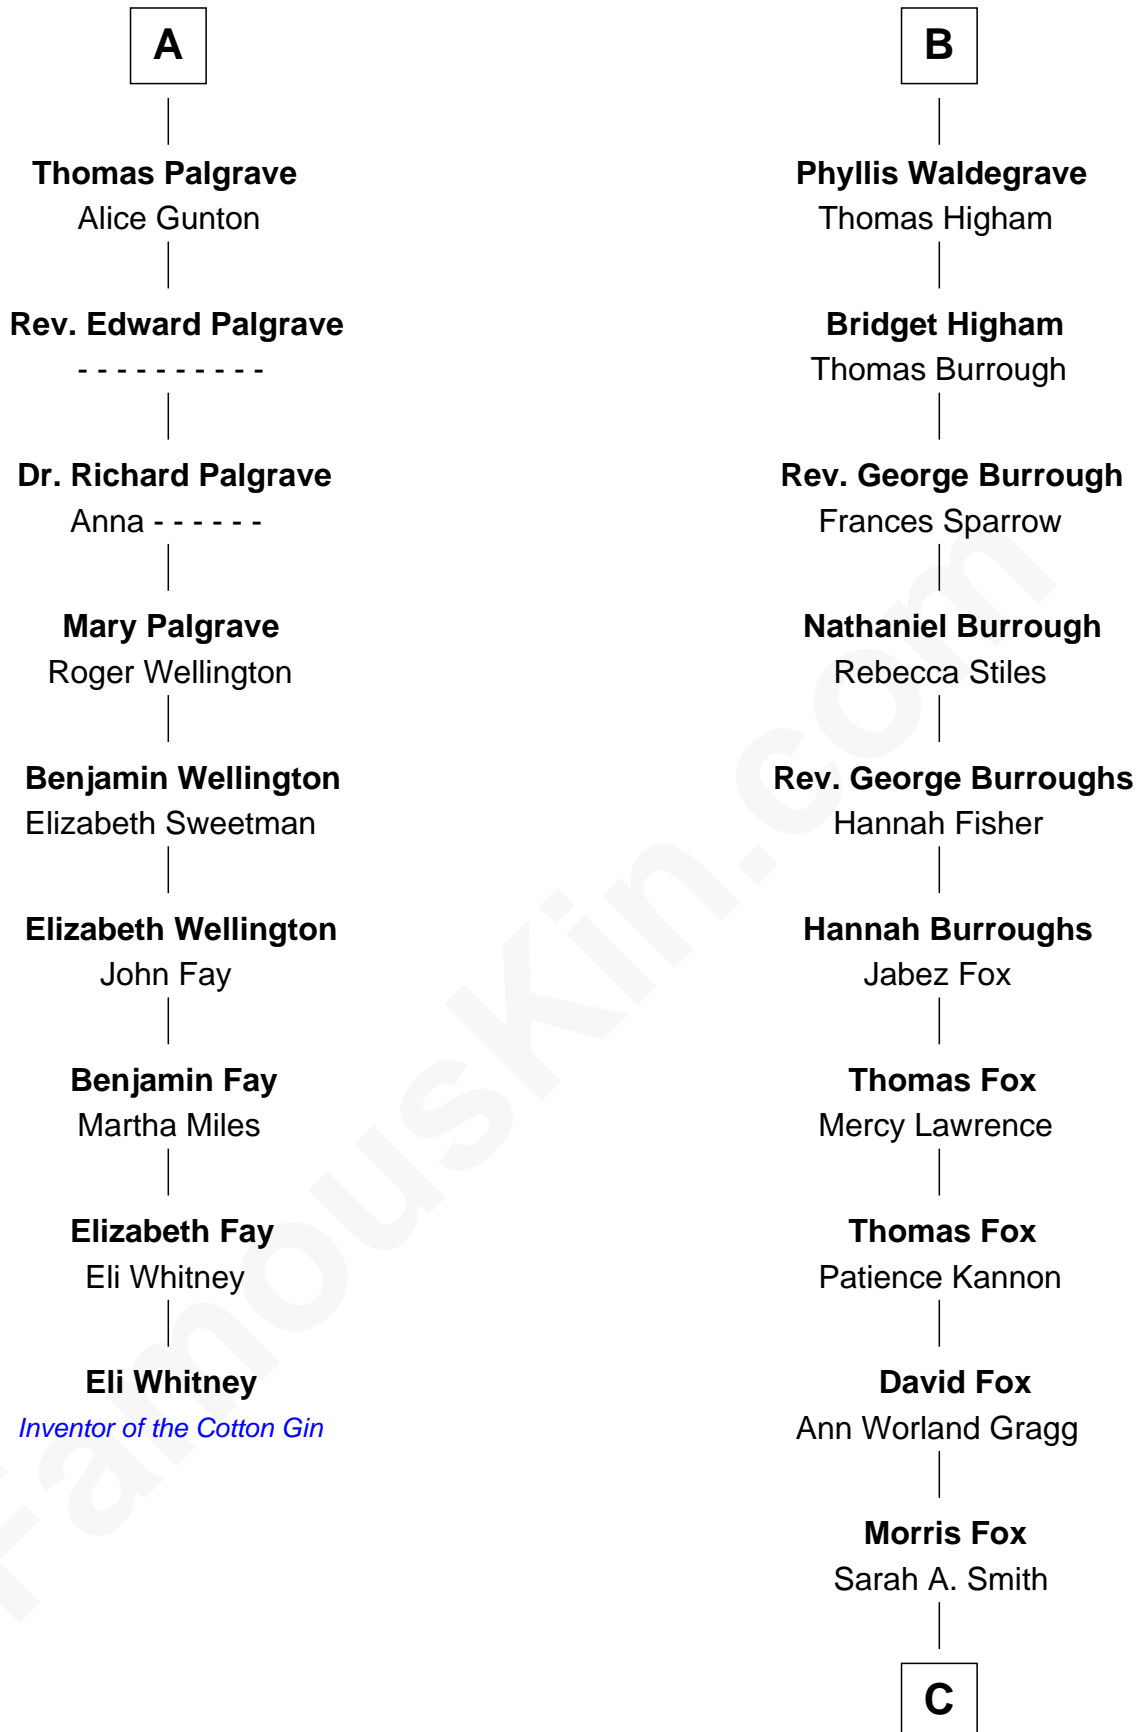

FamousKin.com

Relationship Chart of

Eli Whitney

Inventor of the Cotton Gin

15th cousin 5 times removed of

Bob Moore

Co-Founder, Bob's Red Mill

Bartholomew de Badlesmere

Margaret de Badlesmere

Sir John de Tivetot

Sir Robert de Tivetot

Margaret Deincourt

Elizabeth de Tivetot

Sir Philip le Despencer

Margery Despencer

Sir Roger Wentworth

Henry Wentworth

Elizabeth Howard

Margery Wentworth

Sir William Waldegrave

George Waldegrave

Anne Drury

B

C

—
Violette Fox

Daniel Francis Learnard

—
Clinton Morris Learnard

Gertrude Maud Yost

—
Doris Dell Learnard

Kenneth Earl Moore

—
Bob Moore

Co-Founder, Bob's Red Mill