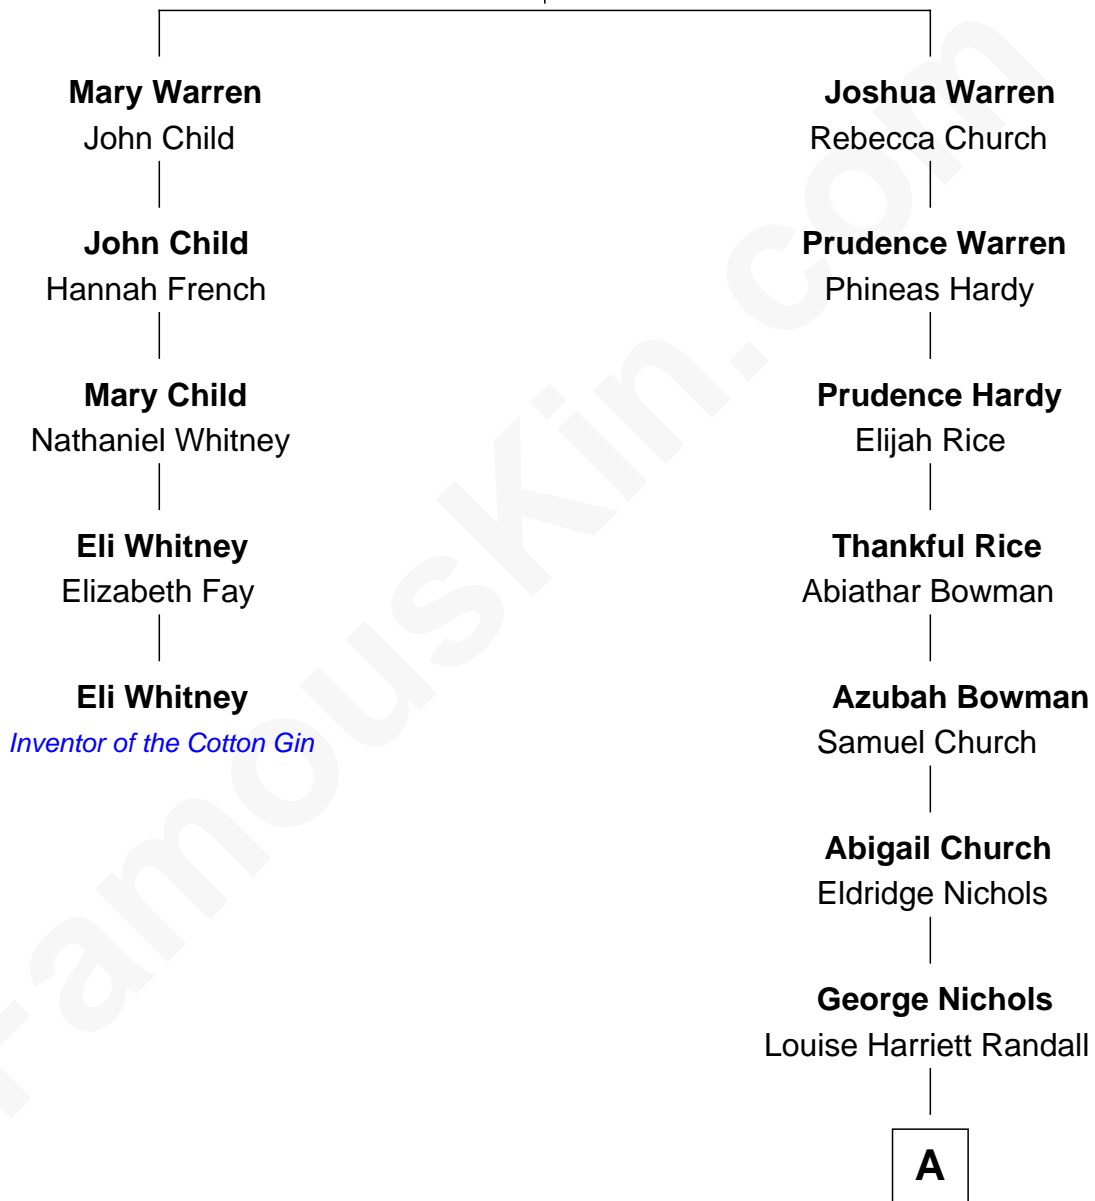

FamousKin.com Relationship Chart of

Eli Whitney

Inventor of the Cotton Gin

4th cousin 8 times removed of

Taylor Lautner

TV and Movie Actor

Daniel Warren

Mary Barron

A

Wayland Albert Nichols

Fannie Blanche Sisco

Frank James Nichols

Olive F. Allen

Keith Francis Nichols

Wanda J. Yount

Patricia Anne Nichols