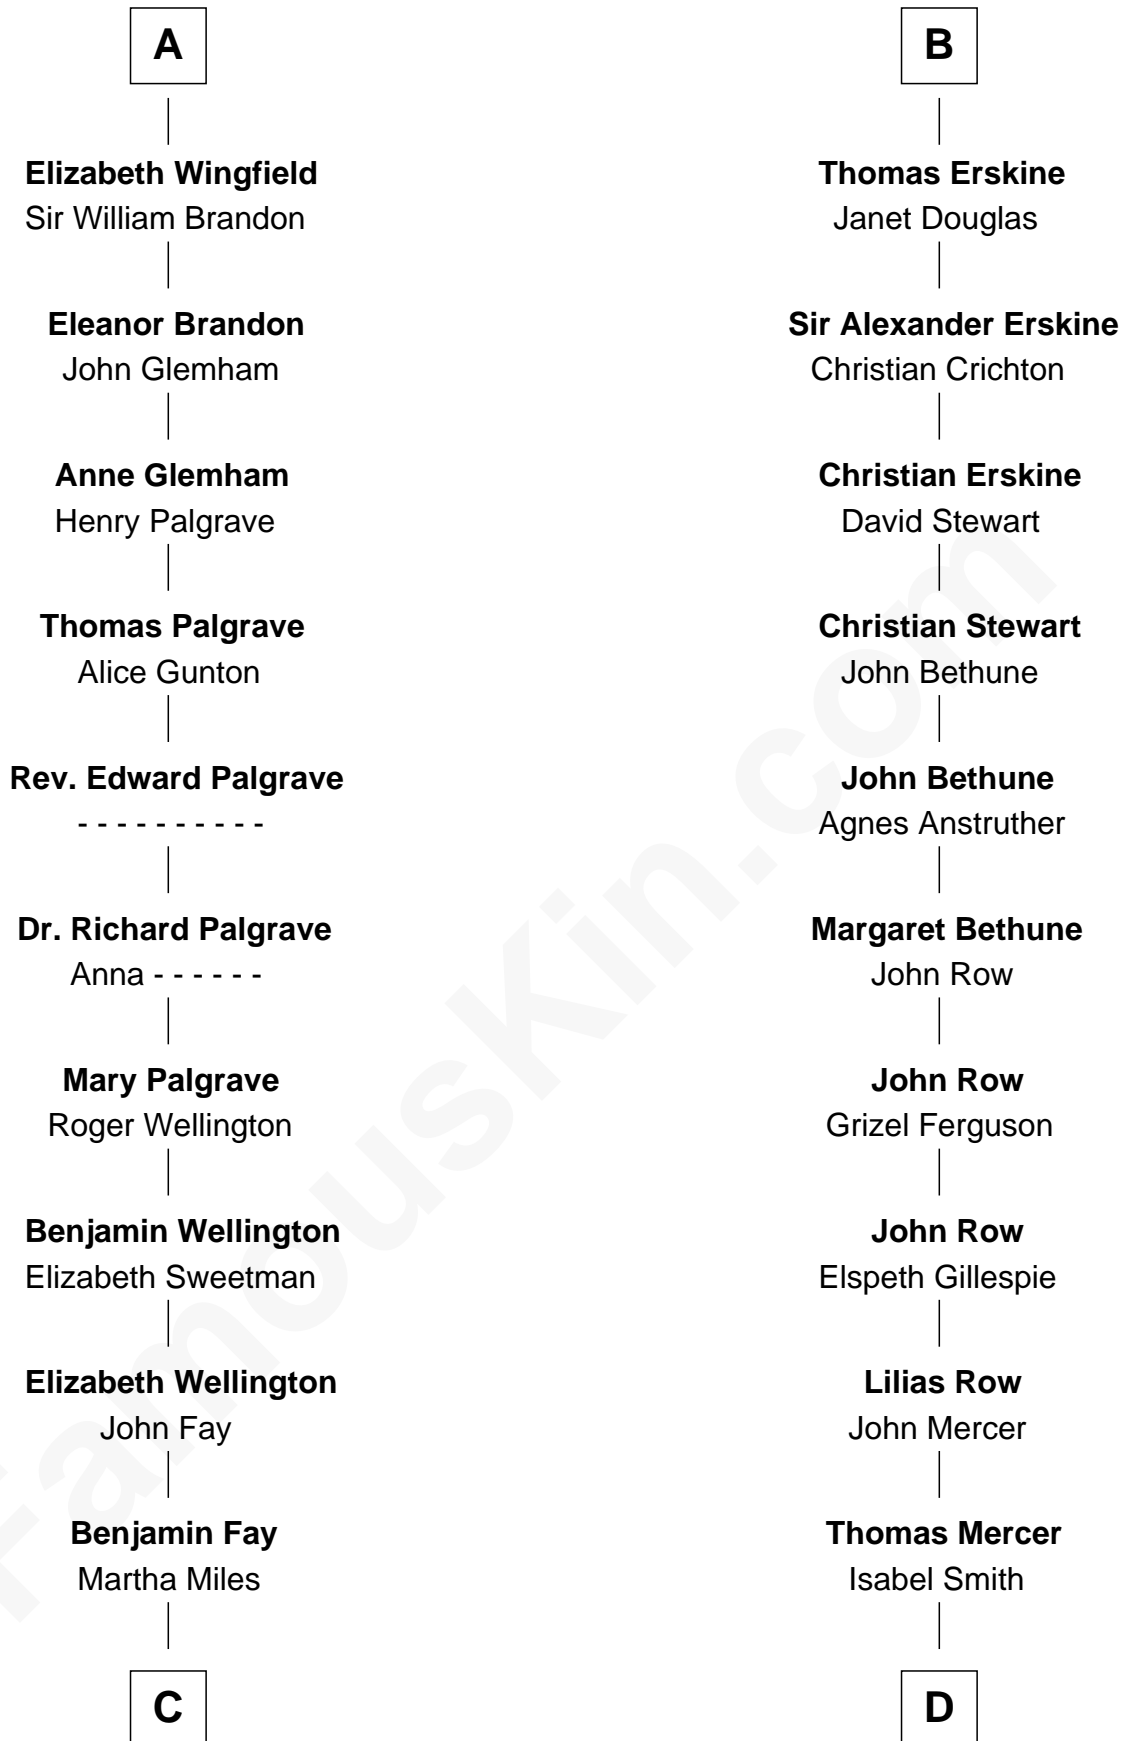

FamousKin.com Relationship Chart of

Eli Whitney

Inventor of the Cotton Gin

18th cousin of

General Hugh Mercer

American Revolution

C

Elizabeth Fay

Eli Whitney

Eli Whitney

Inventor of the Cotton Gin

D

William Mercer

Anne Munro

General Hugh Mercer

American Revolution