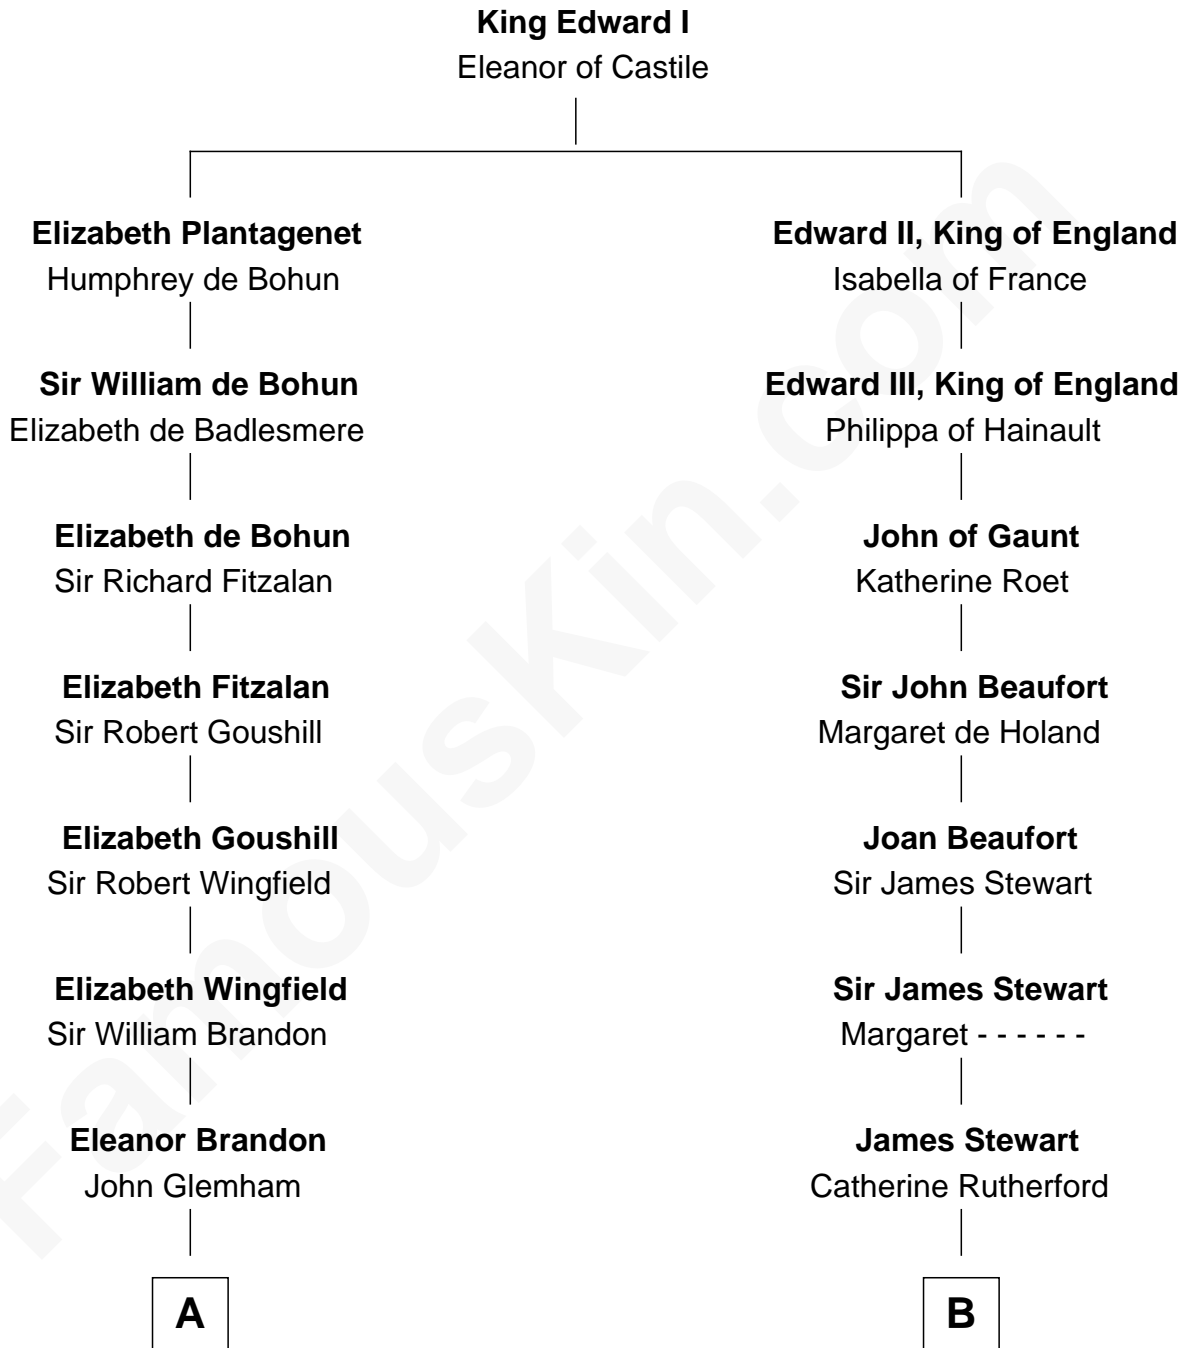

FamousKin.com

Relationship Chart of

Eli Whitney

Inventor of the Cotton Gin

16th cousin 3 times removed of

Johnny Mercer

Songwriter and Co-Founder of Capitol Records

C

George Anderson Mercer

Nanny Maury Herndon

George Anderson Mercer

Lillian Elizabeth Ciucevich

Johnny Mercer

Co-Founder of Capitol Records

FamousKin.com