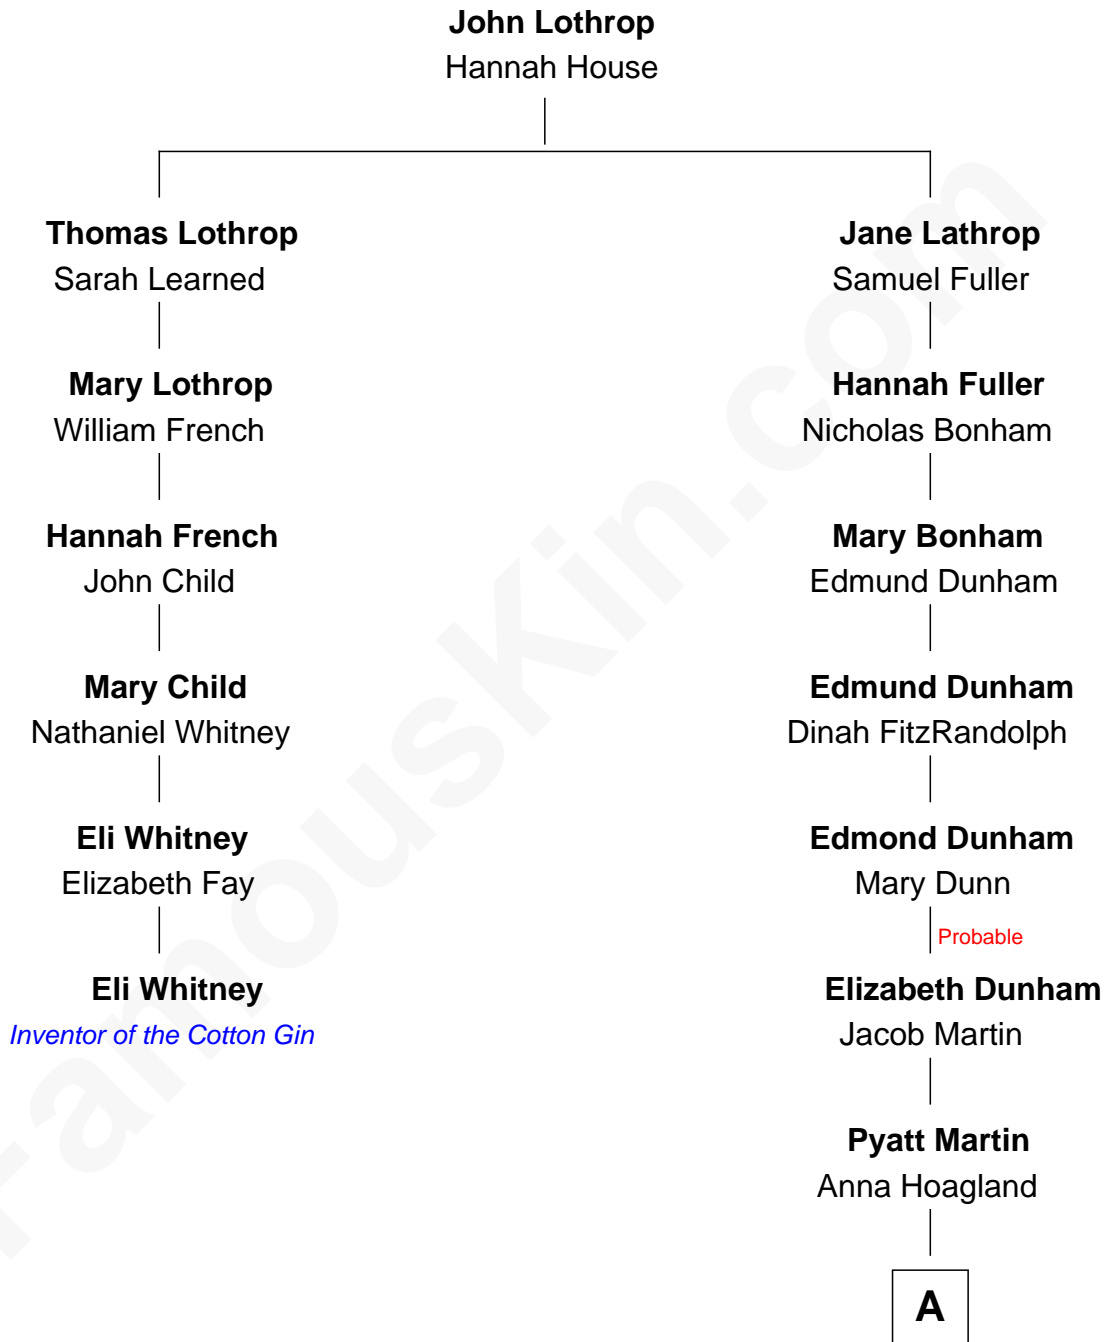

FamousKin.com

Relationship Chart of

Eli Whitney

Inventor of the Cotton Gin

5th cousin 8 times removed of

Adrian Grenier

TV and Movie Actor

A

Polly Martin

Amasa Bernard Sanford

Isaac N. Sanford

Sarah Jane Keys

Mary Elizabeth A. Sanford

George Wesley Dunbar

John Isaac Dunbar

Lydia M. Phelps