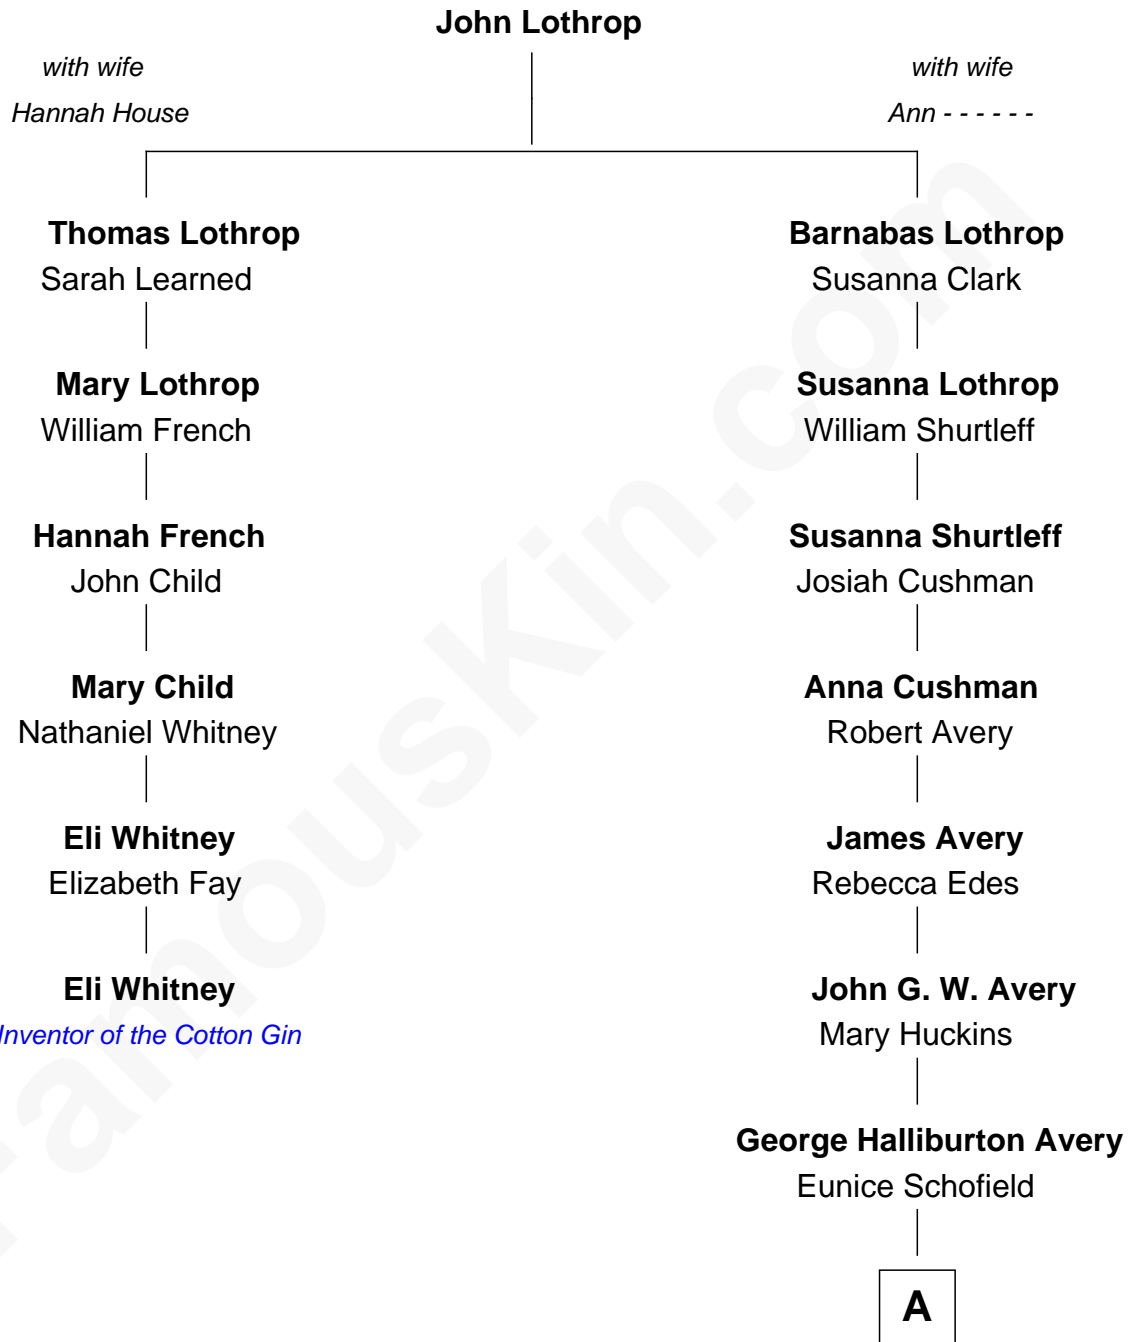

FamousKin.com

Relationship Chart of

Eli Whitney

Inventor of the Cotton Gin

5th cousin 3 times removed of

Myron H. Avery

Co-Founder, Appalachian Trail

A

George Haliburton Avery

Myra Evelyn Bither

Myron H. Avery

Co-Founder, Appalachian Trail

FamousKin.com