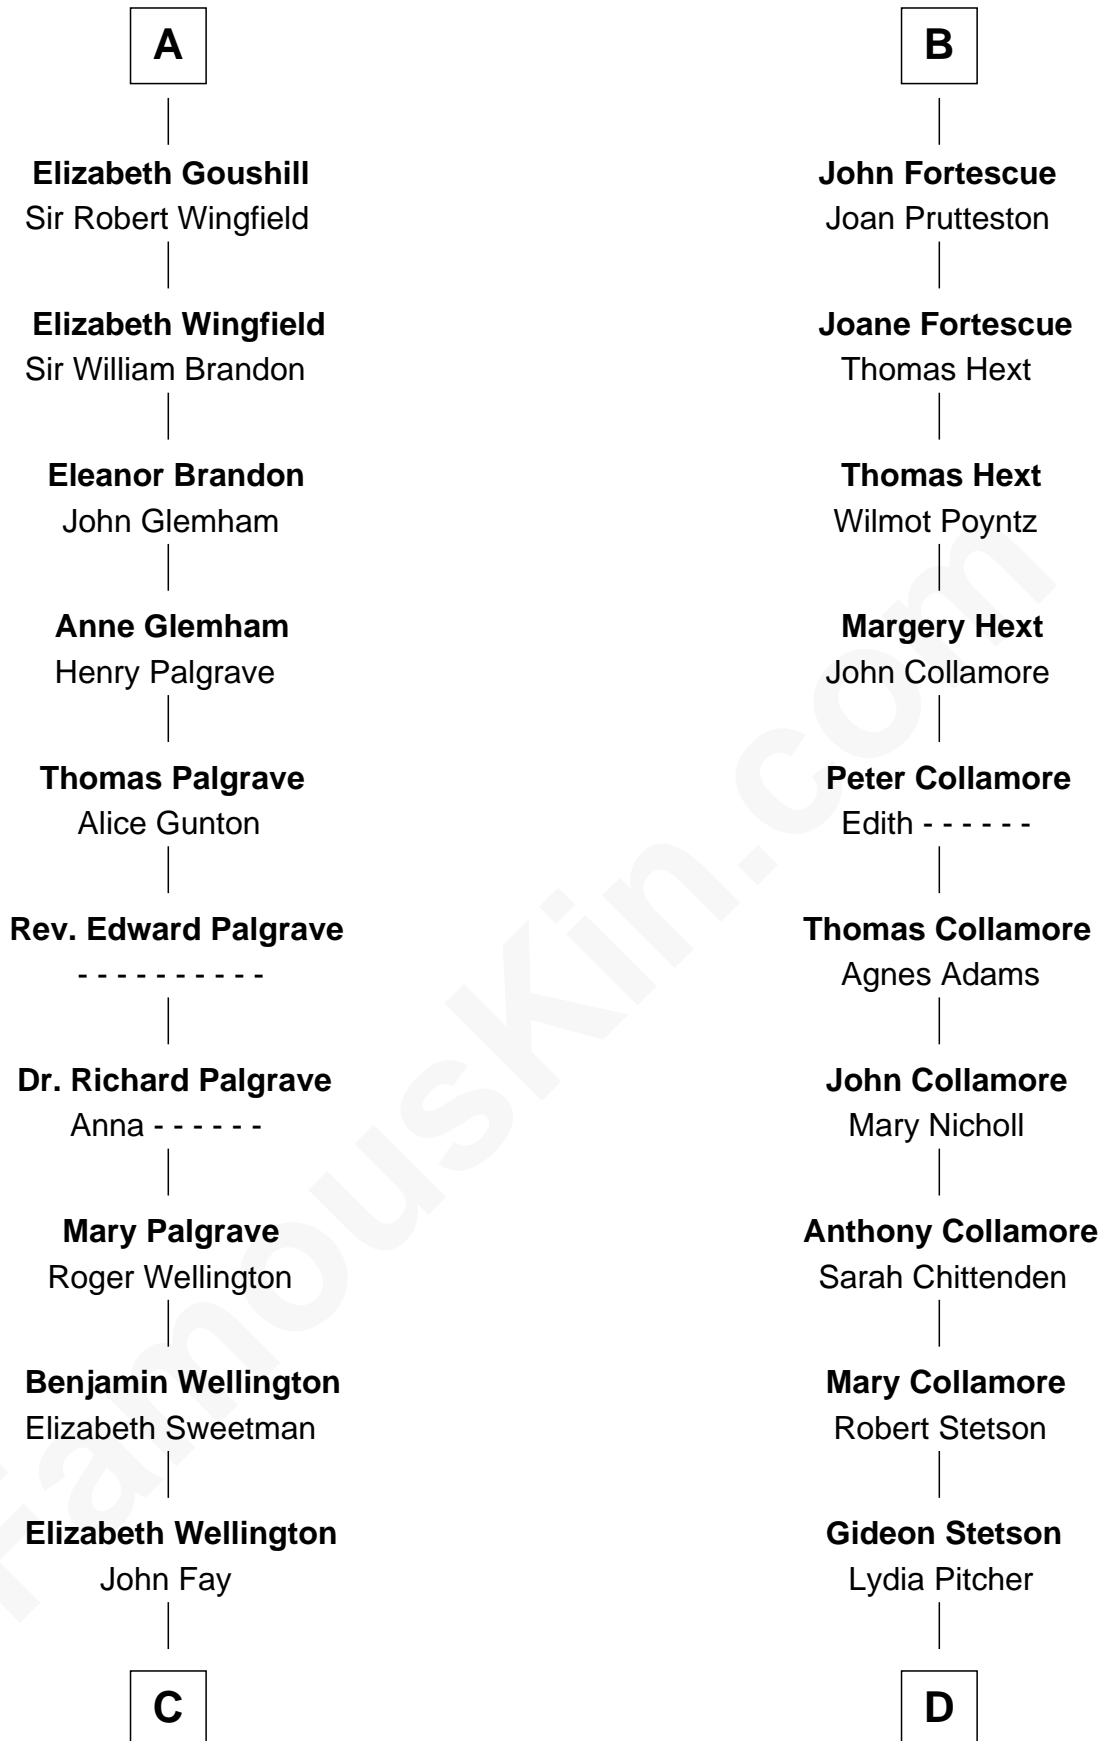

FamousKin.com

Relationship Chart of

Eli Whitney

Inventor of the Cotton Gin

19th cousin 2 times removed of

Benton MacKaye

Co-Founder, Appalachian Trail

Sir Geoffrey FitzPiers

Aveline de Clare

C

Benjamin Fay
Martha Miles

Elizabeth Fay
Eli Whitney

Eli Whitney
Inventor of the Cotton Gin

D

Amos Stetson
Elizabeth Pray

Jesse Stetson
Sarah Dickerman