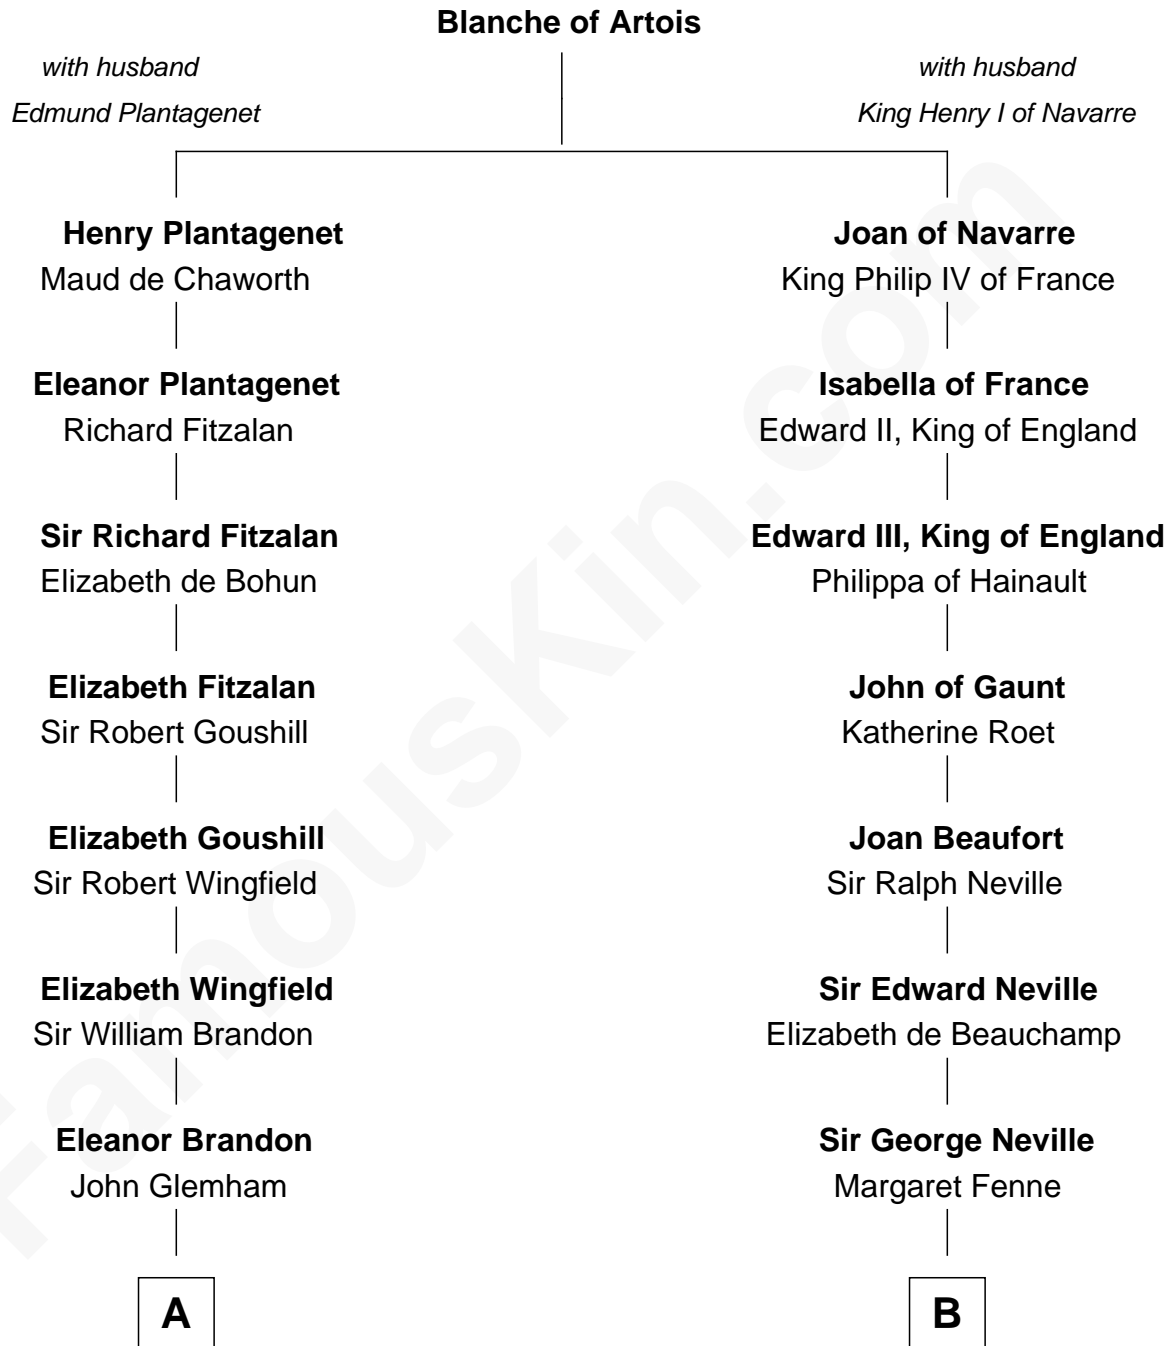

## Relationship Chart of

### Eli Whitney

*Inventor of the Cotton Gin*

16th cousin 5 times removed of

### Anthony West

*Novelist and writer for the New Yorker*

**C**

**Letitia Denny**

William Rowan

**Arabella Rowan**

Charles George Fairfield

**Charles Fairfield**