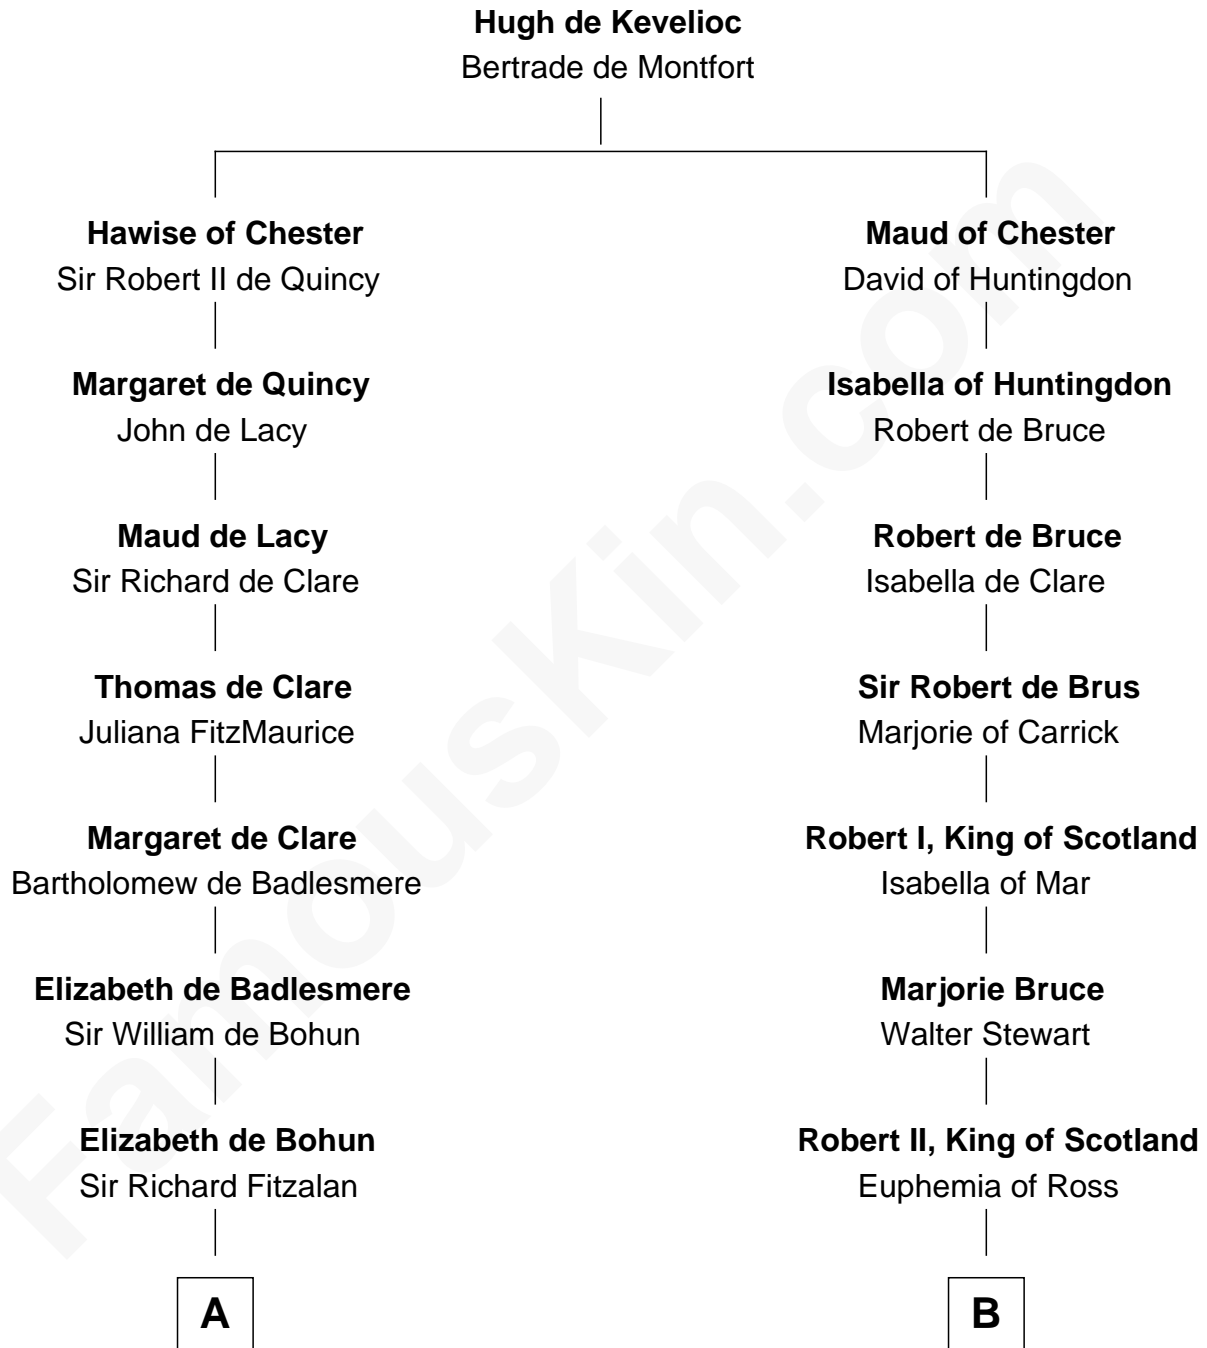

FamousKin.com

Relationship Chart of

Eli Whitney

Inventor of the Cotton Gin

18th cousin 2 times removed of

Major John Pitcairn

British Commander at Battle of Lexington

FamousKin.com