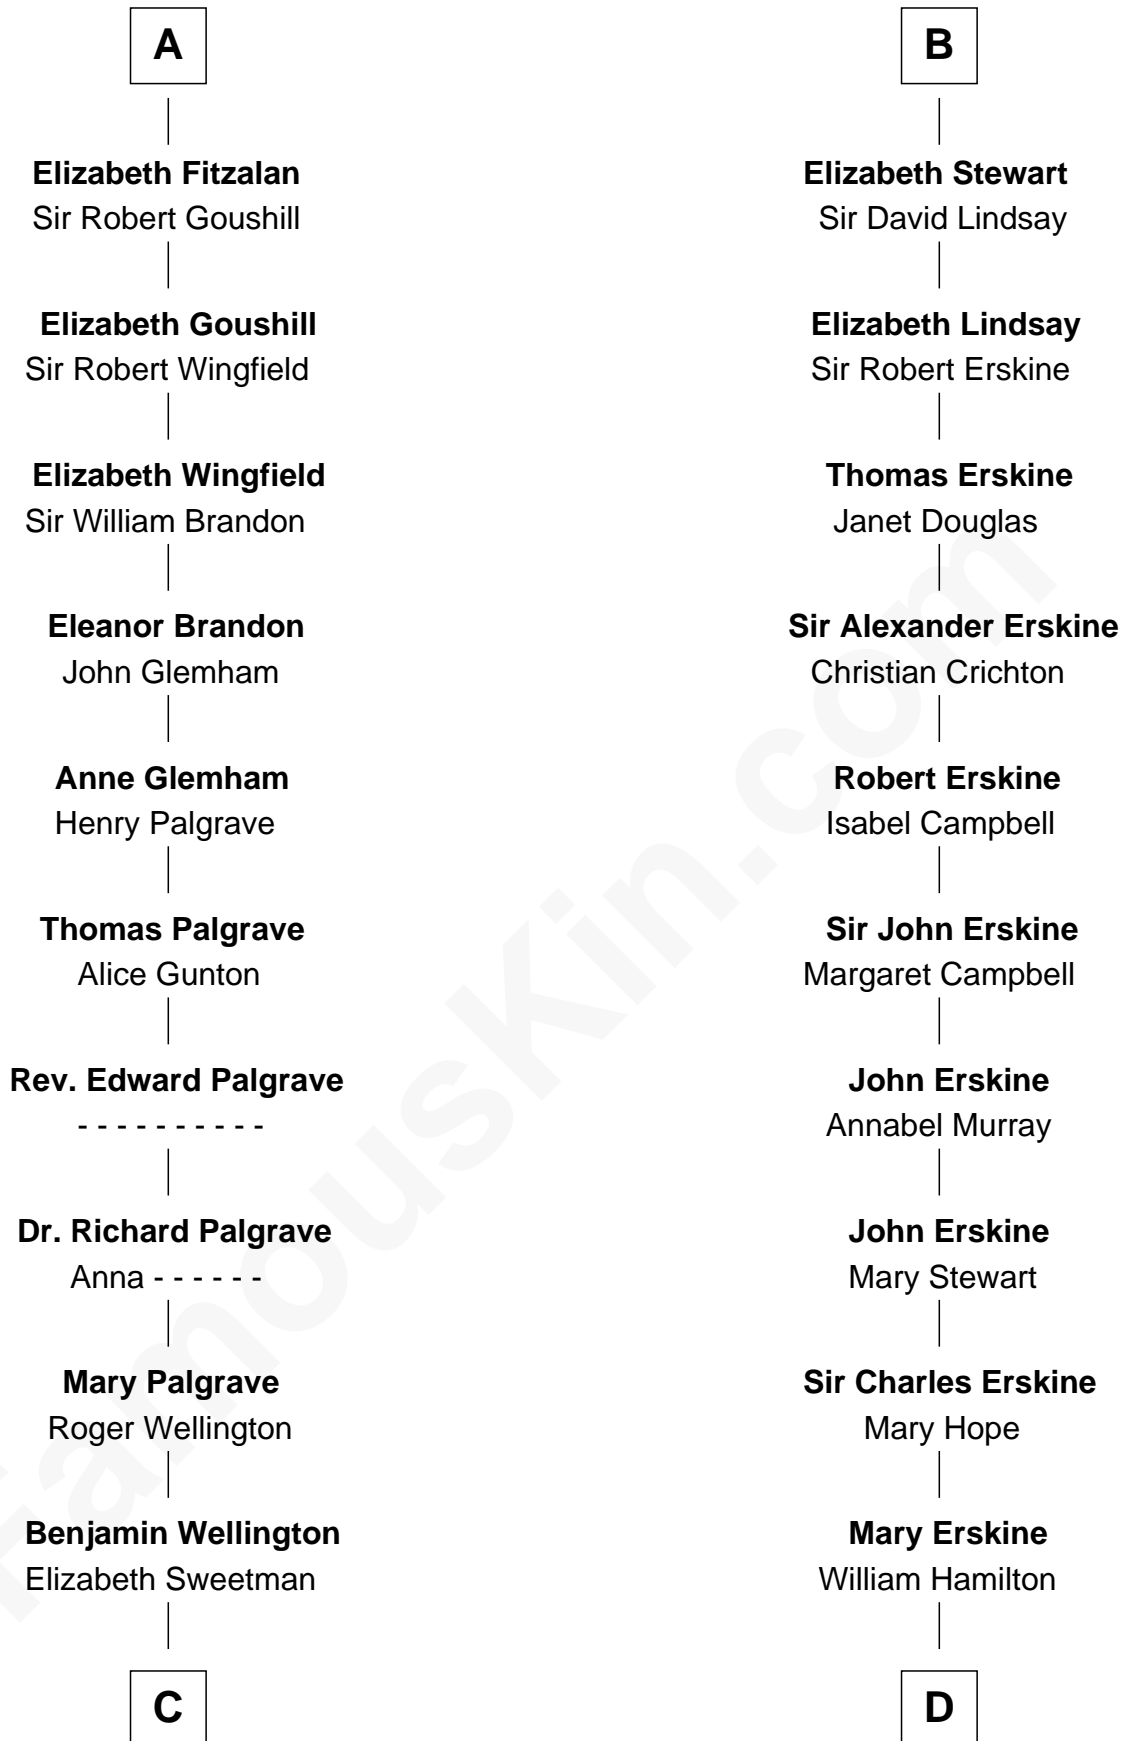

FamousKin.com

Relationship Chart of

Eli Whitney

Inventor of the Cotton Gin

18th cousin 2 times removed of

Major John Pitcairn

British Commander at Battle of Lexington

FamousKin.com