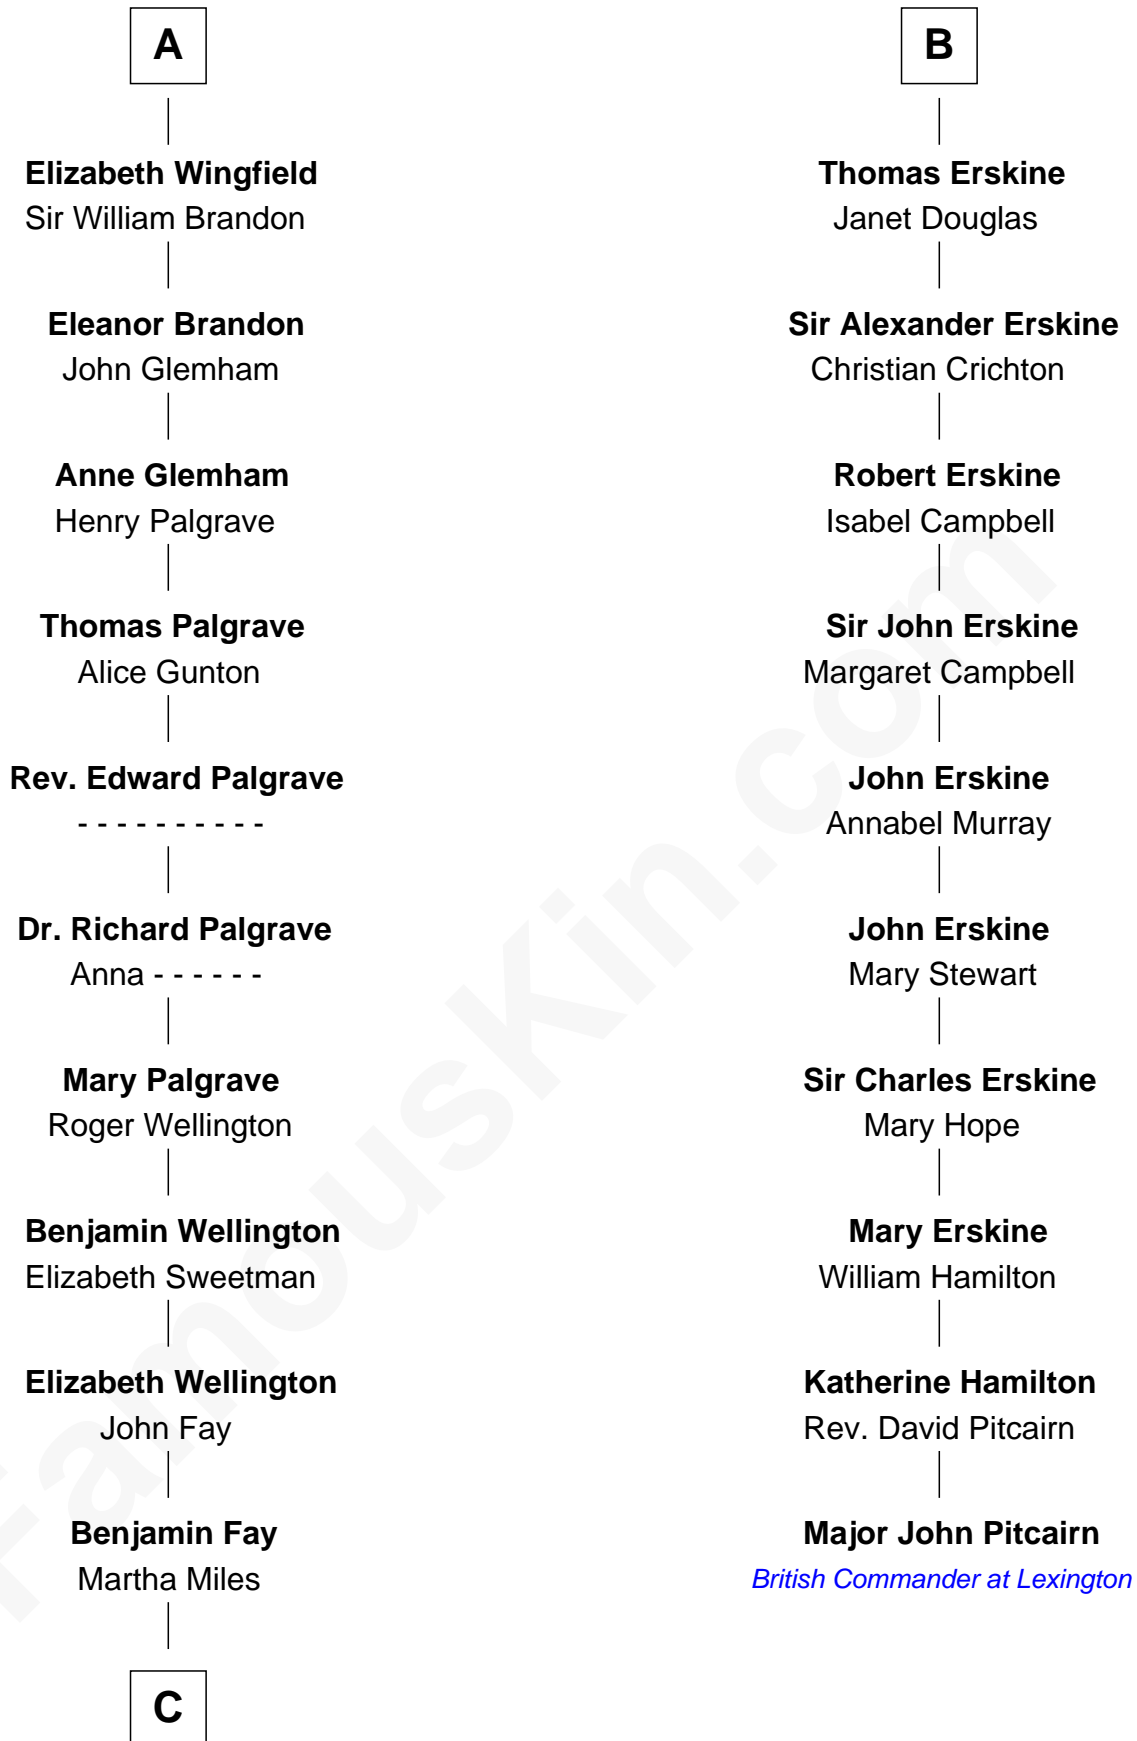

FamousKin.com

Relationship Chart of

Eli Whitney

Inventor of the Cotton Gin

16th cousin 2 times removed of

Major John Pitcairn

British Commander at Battle of Lexington

C

—
Elizabeth Fay

Eli Whitney

—
Eli Whitney

Inventor of the Cotton Gin

FamousKin.com