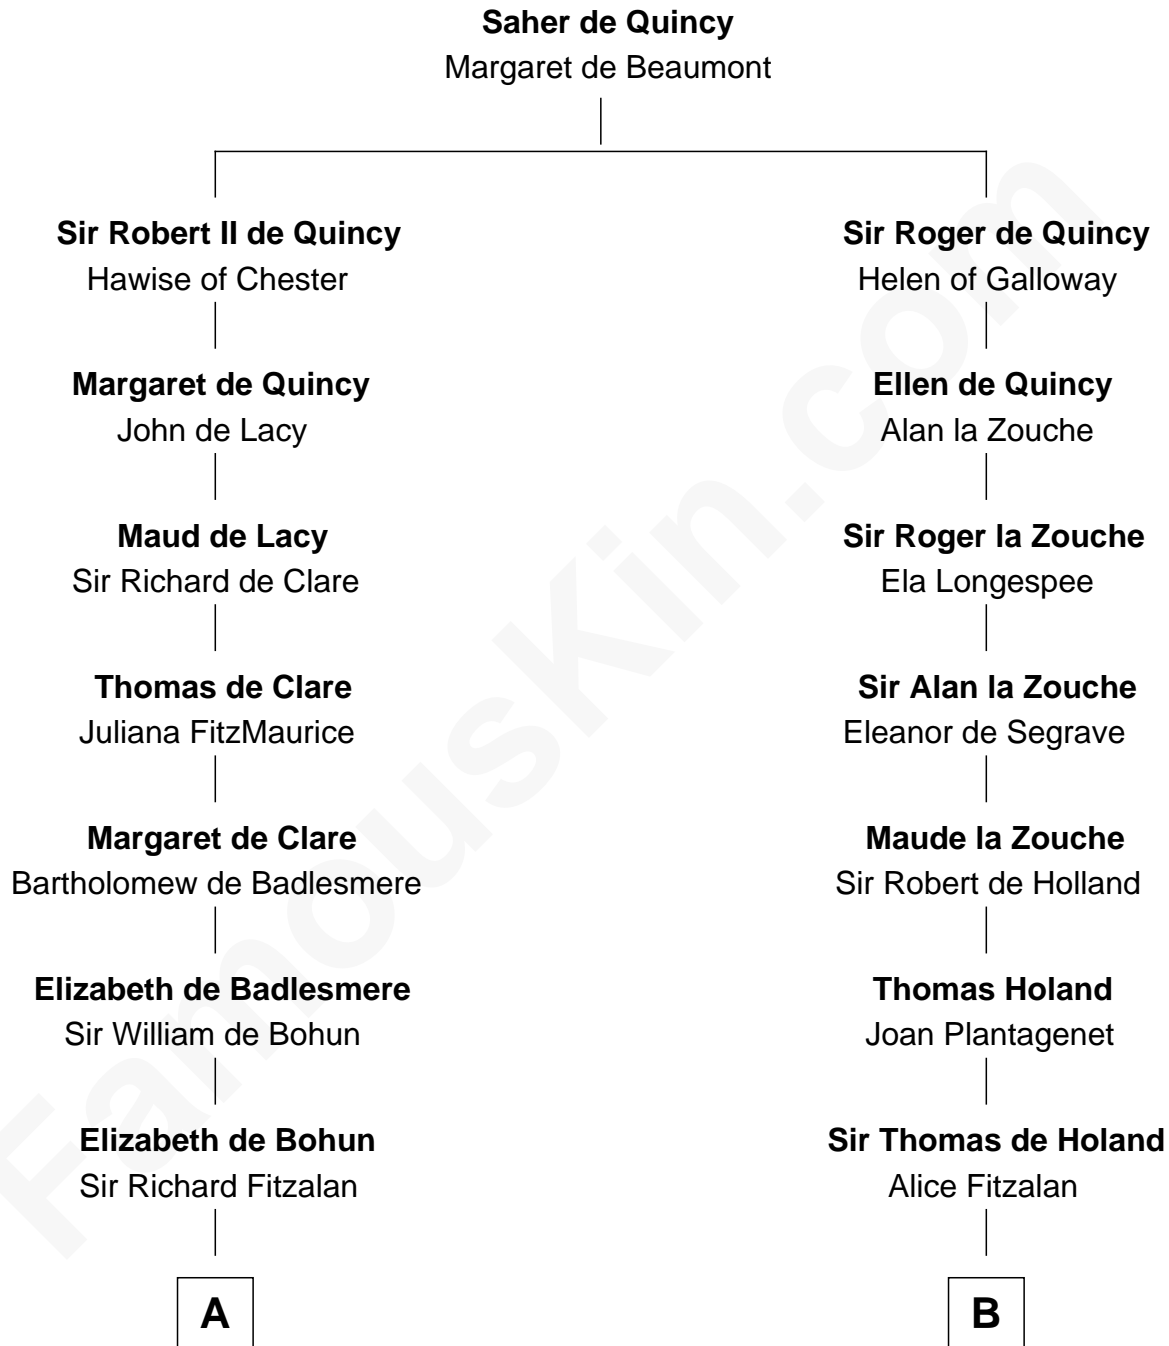

Major John Pitcairn

British Commander at Battle of Lexington