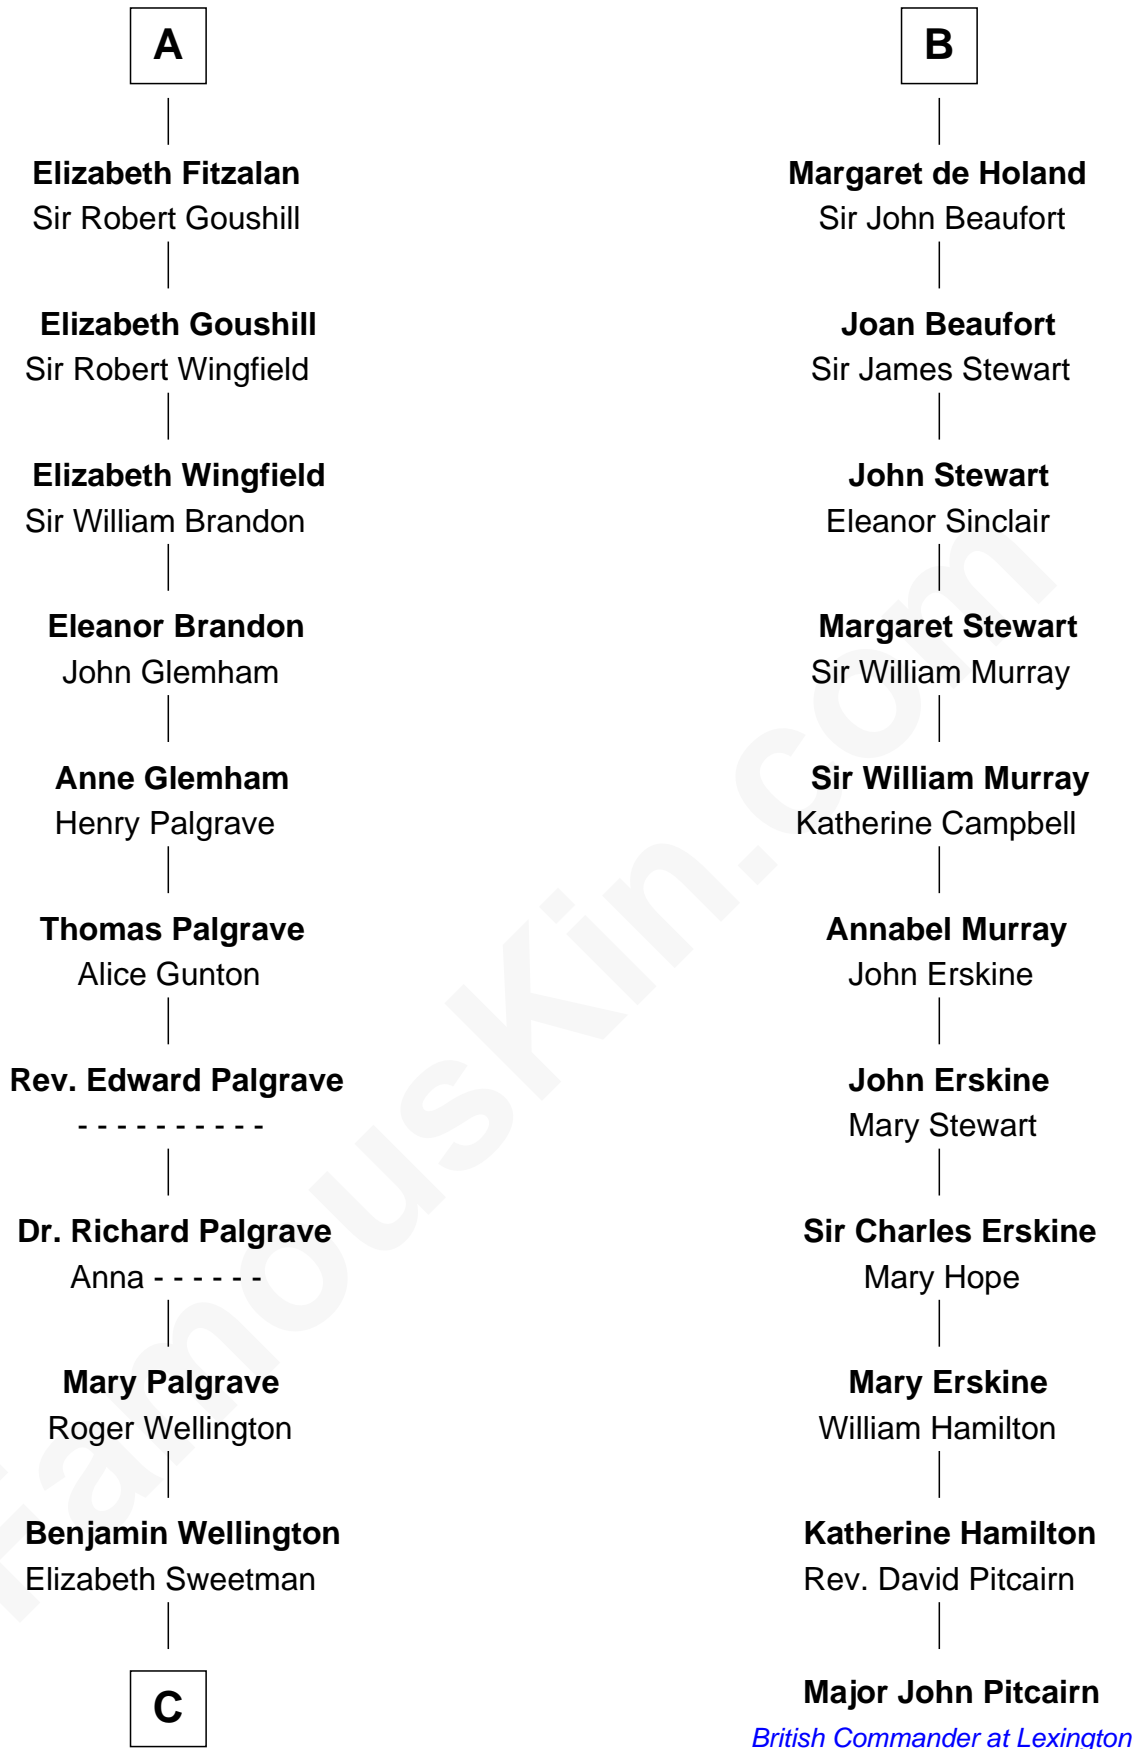

## Relationship Chart of

### Eli Whitney

*Inventor of the Cotton Gin*

17th cousin 3 times removed of

### Major John Pitcairn

*British Commander at Battle of Lexington*

FamousKin.com