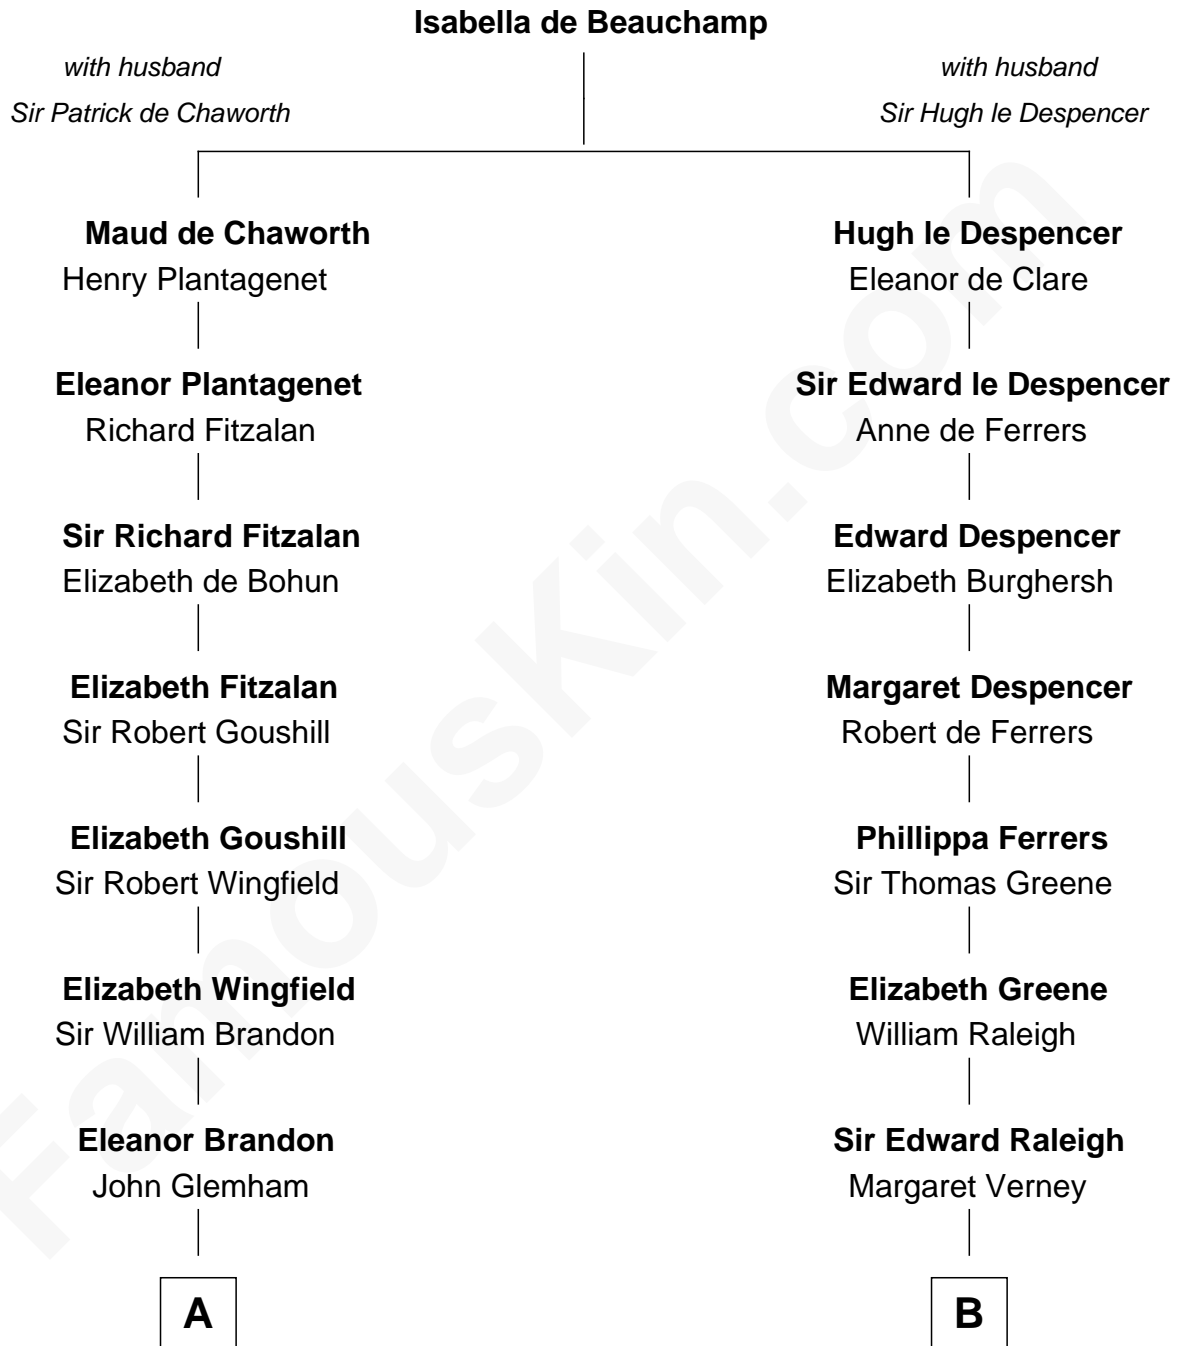

FamousKin.com

Relationship Chart of

Eli Whitney

Inventor of the Cotton Gin

16th cousin 5 times removed of

Marilyn Monroe

Actress, Model, and Singer

C

Samuel Elam Almy

Susan Bateman

Susan Bateman Almy

Charles Adams Gifford

Frederick Almy Gifford

Elizabeth Easton Tennant

Charles Stanley Gifford

Gladys Pearl Monroe