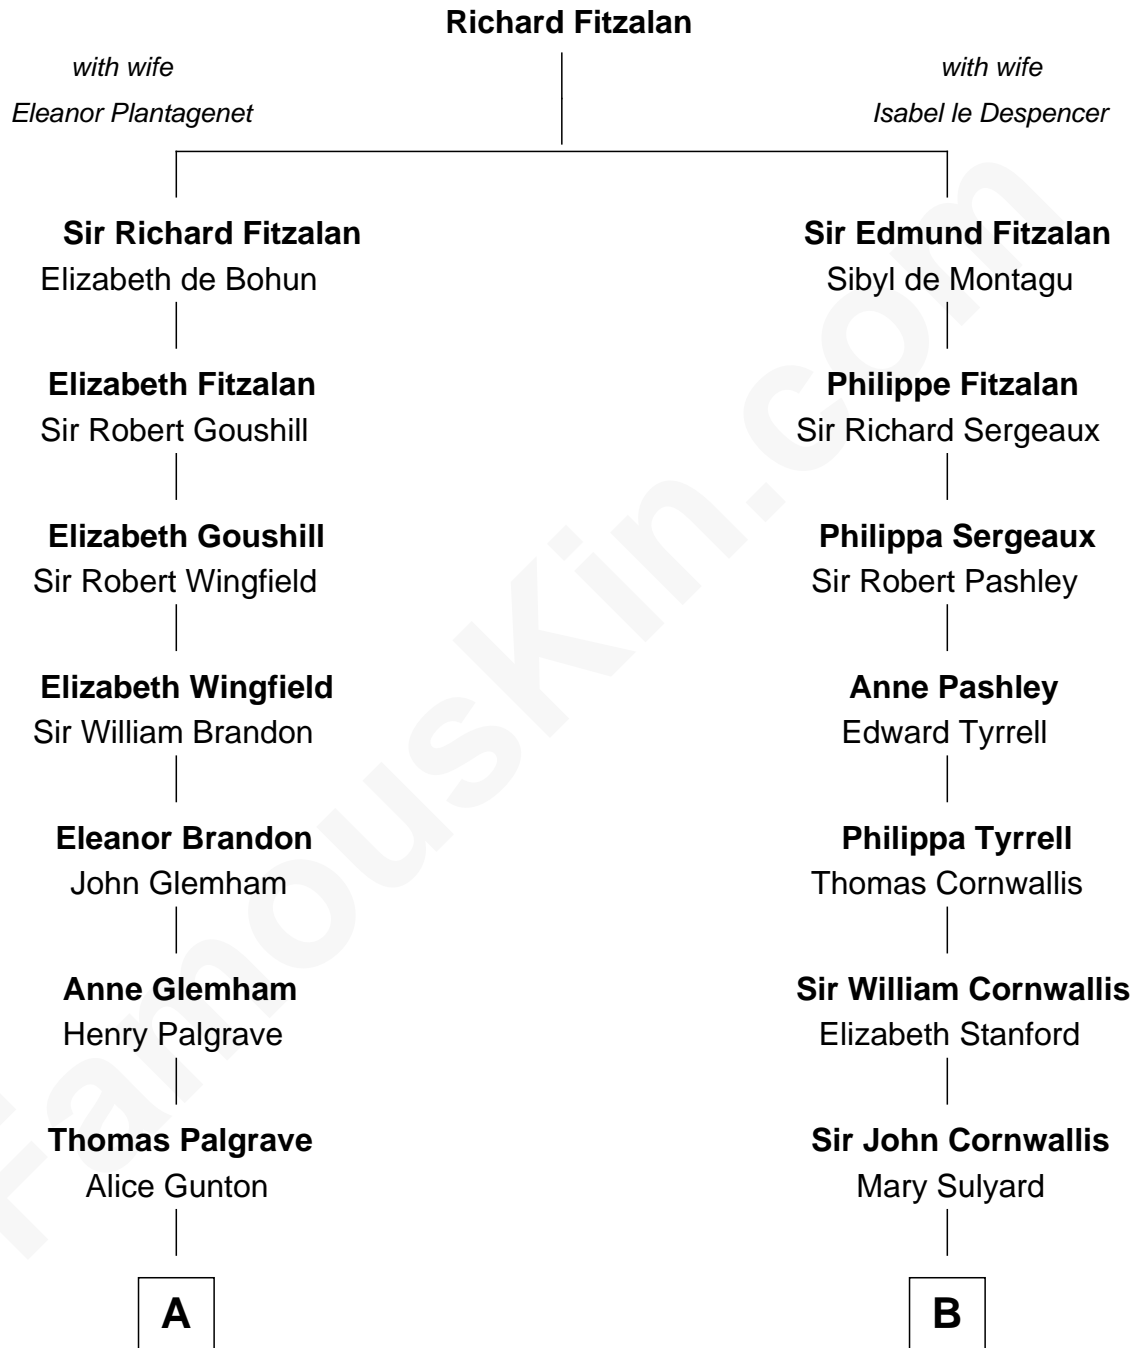

FamousKin.com

Relationship Chart of

Eli Whitney

Inventor of the Cotton Gin

14th cousin 6 times removed of

Marilyn Monroe

Actress, Model, and Singer

C

—
Elizabeth Cutting Easton

William Congdon Tennant

—
Elizabeth Easton Tennant

Frederick Almy Gifford

—
Charles Stanley Gifford

Gladys Pearl Monroe

—
Marilyn Monroe

Actress, Model, and Singer