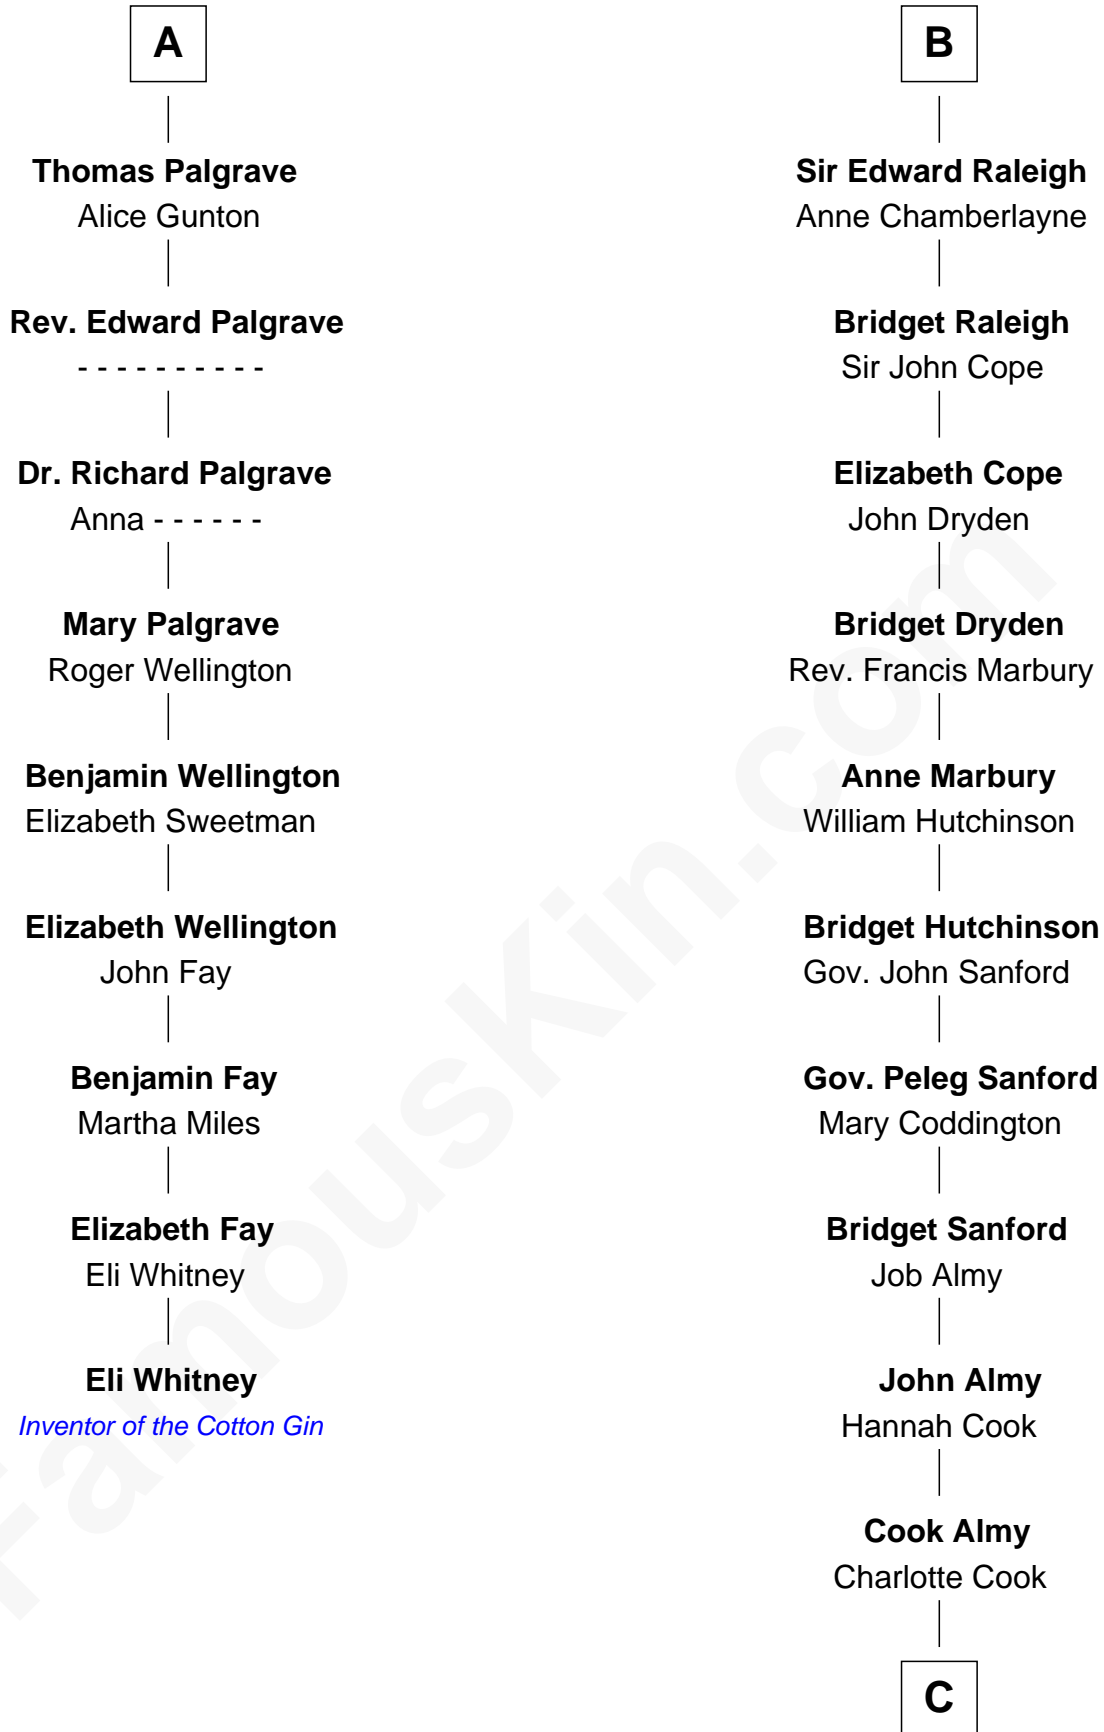

FamousKin.com

Relationship Chart of

Eli Whitney

Inventor of the Cotton Gin

15th cousin 6 times removed of

Marilyn Monroe

Actress, Model, and Singer

Humphrey de Bohun

Elizabeth Plantagenet

Sir William de Bohun
Elizabeth de Badlesmere

Elizabeth de Bohun
Sir Richard Fitzalan

Elizabeth Fitzalan
Sir Robert Goushill

Elizabeth Goushill
Sir Robert Wingfield

Elizabeth Wingfield
Sir William Brandon

Eleanor Brandon
John Glemham

Anne Glemham
Henry Palgrave

A

Eleanor de Bohun
Sir James le Boteler

Pernel le Boteler
Sir Gilbert Talbot

Sir Richard Talbot
Ankaret le Strange

Mary Talbot
Sir Thomas Greene

Sir Thomas Greene
Phillippa Ferrers

Elizabeth Greene
William Raleigh

Sir Edward Raleigh
Margaret Verney

B

C

Samuel Elam Almy

Susan Bateman

Susan Bateman Almy

Charles Adams Gifford